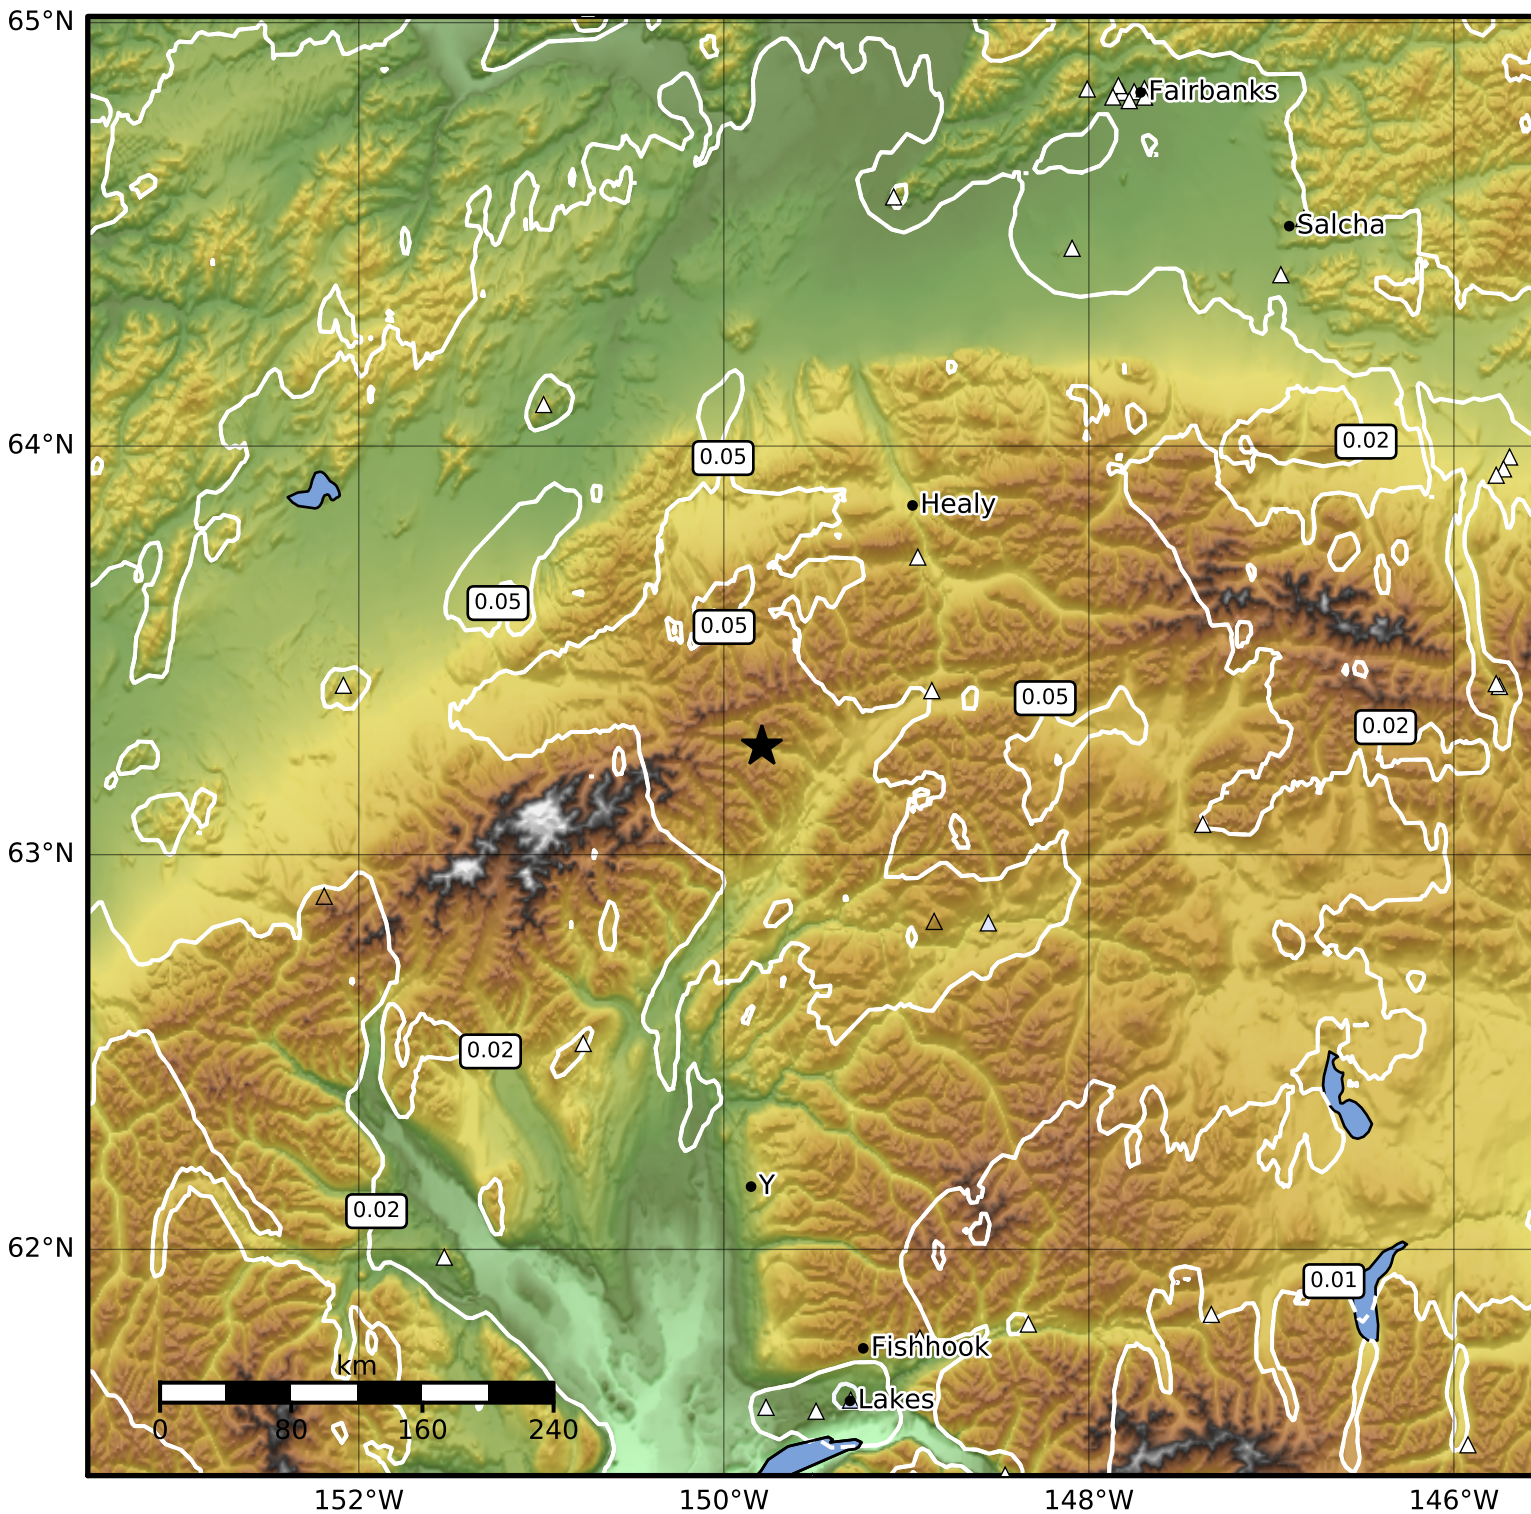

0.3 Second Peak Spectral Acceleration Map Alaska Earthquake Center
 ShakeMap: 44 km (27 miles) WSW of Cantwell
 Nov 09, 2023 19:57:00 UTC M3.6 N63.27 W149.79 Depth: 96.0km ID:ak023edyv2w6

SA(0.3) (%g)	0.1	0.2	0.5	1	2	5	10	20	50	100	200
--------------	-----	-----	-----	---	---	---	----	----	----	-----	-----

Scale based on Worden et al. (2012)

Version 1: Processed 2023-11-09T20:27:10Z

△ Seismic Instrument ○ Reported Intensity

★ Epicenter