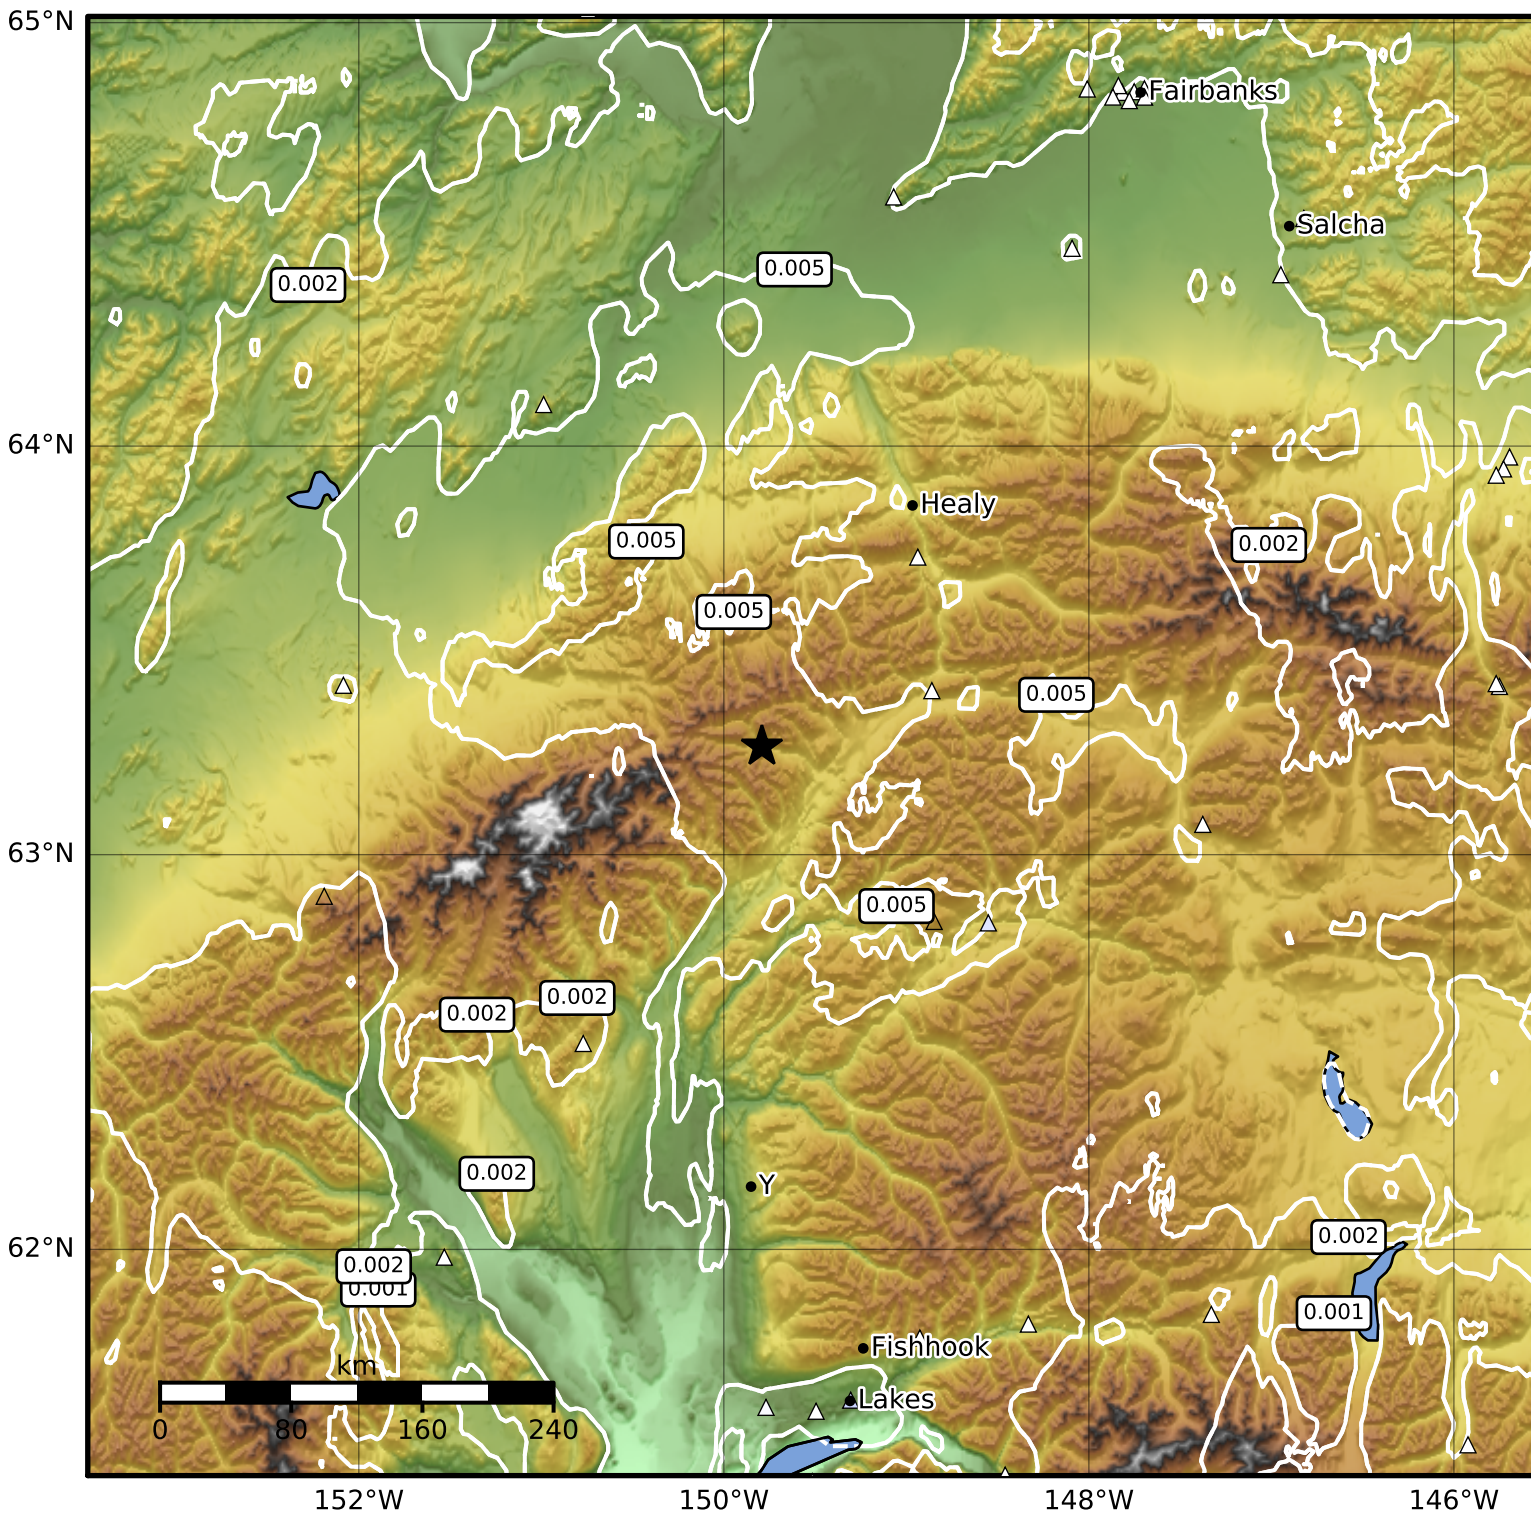

1.0 Second Peak Spectral Acceleration Map Alaska Earthquake Center  
 ShakeMap: 44 km (27 miles) WSW of Cantwell  
 Nov 09, 2023 19:57:00 UTC M3.6 N63.27 W149.79 Depth: 96.0km ID:ak023edyv2w6

Scale based on Worden et al. (2012)

Version 1: Processed 2023-11-09T20:27:10Z

△ Seismic Instrument ○ Reported Intensity

★ Epicenter