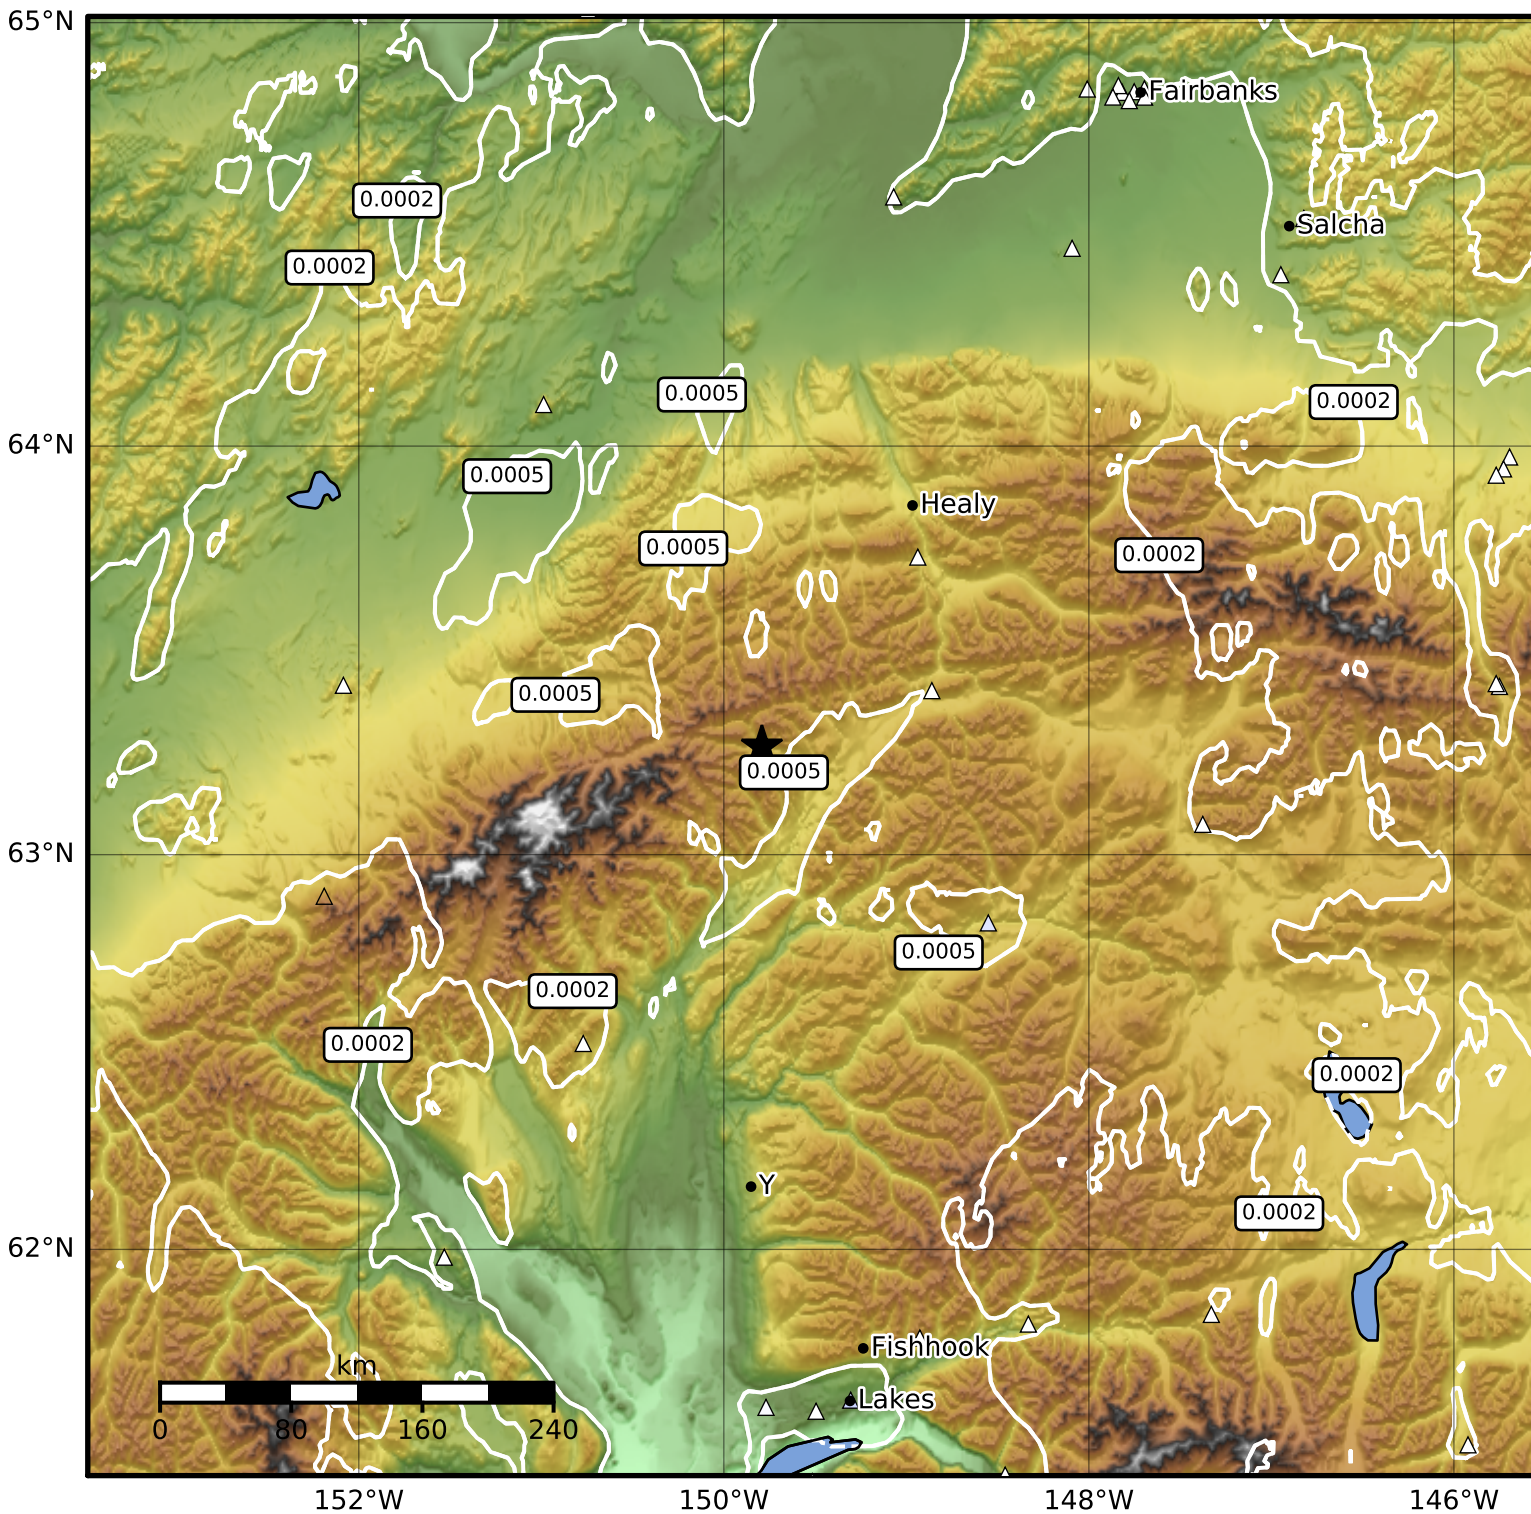

3.0 Second Peak Spectral Acceleration Map Alaska Earthquake Center
 ShakeMap: 44 km (27 miles) WSW of Cantwell
 Nov 09, 2023 19:57:00 UTC M3.6 N63.27 W149.79 Depth: 96.0km ID:ak023edyv2w6

Scale based on Worden et al. (2012)

Version 1: Processed 2023-11-09T20:27:10Z

△ Seismic Instrument ○ Reported Intensity

★ Epicenter