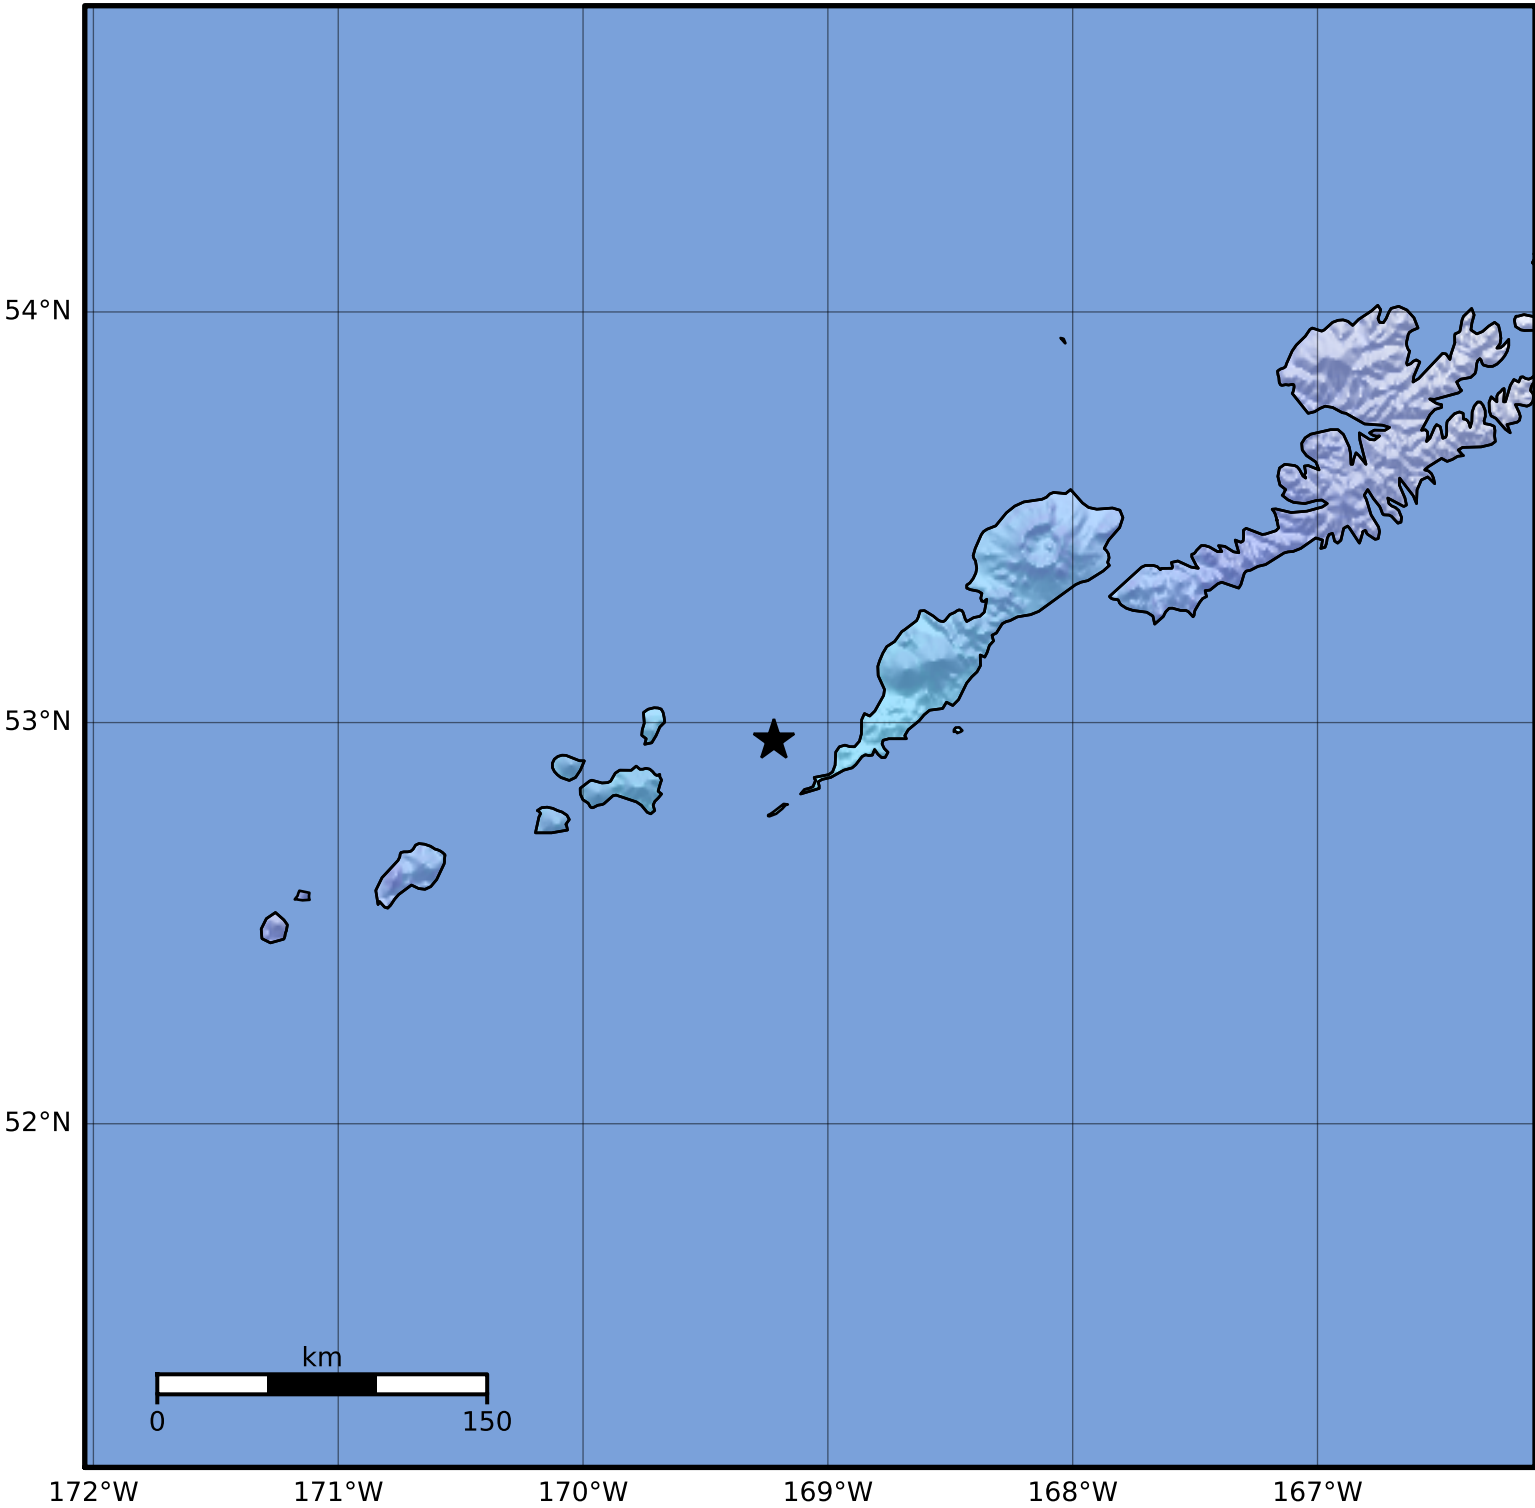

Macroseismic Intensity Map Alaska Earthquake Center  
 ShakeMap: 24 km (15 miles) W of Nikolski  
 Nov 10, 2023 07:02:40 UTC M3.7 N52.96 W169.22 Depth: 73.4km ID:ak023efexizy

SHAKING	Not felt	Weak	Light	Moderate	Strong	Very strong	Severe	Violent	Extreme
DAMAGE	None	None	None	Very light	Light	Moderate	Moderate/heavy	Heavy	Very heavy
PGA(%g)	<0.0464	0.297	2.76	6.2	11.5	21.5	40.1	74.7	>139
PGV(cm/s)	<0.0215	0.135	1.41	4.65	9.64	20	41.4	85.8	>178
INTENSITY	<b>I</b>	<b>II-III</b>	<b>IV</b>	<b>V</b>	<b>VI</b>	<b>VII</b>	<b>VIII</b>	<b>IX</b>	<b>X+</b>

Scale based on Worden et al. (2012) Version 2: Processed 2023-11-10T17:25:12Z  
 △ Seismic Instrument    ○ Reported Intensity    ★ Epicenter