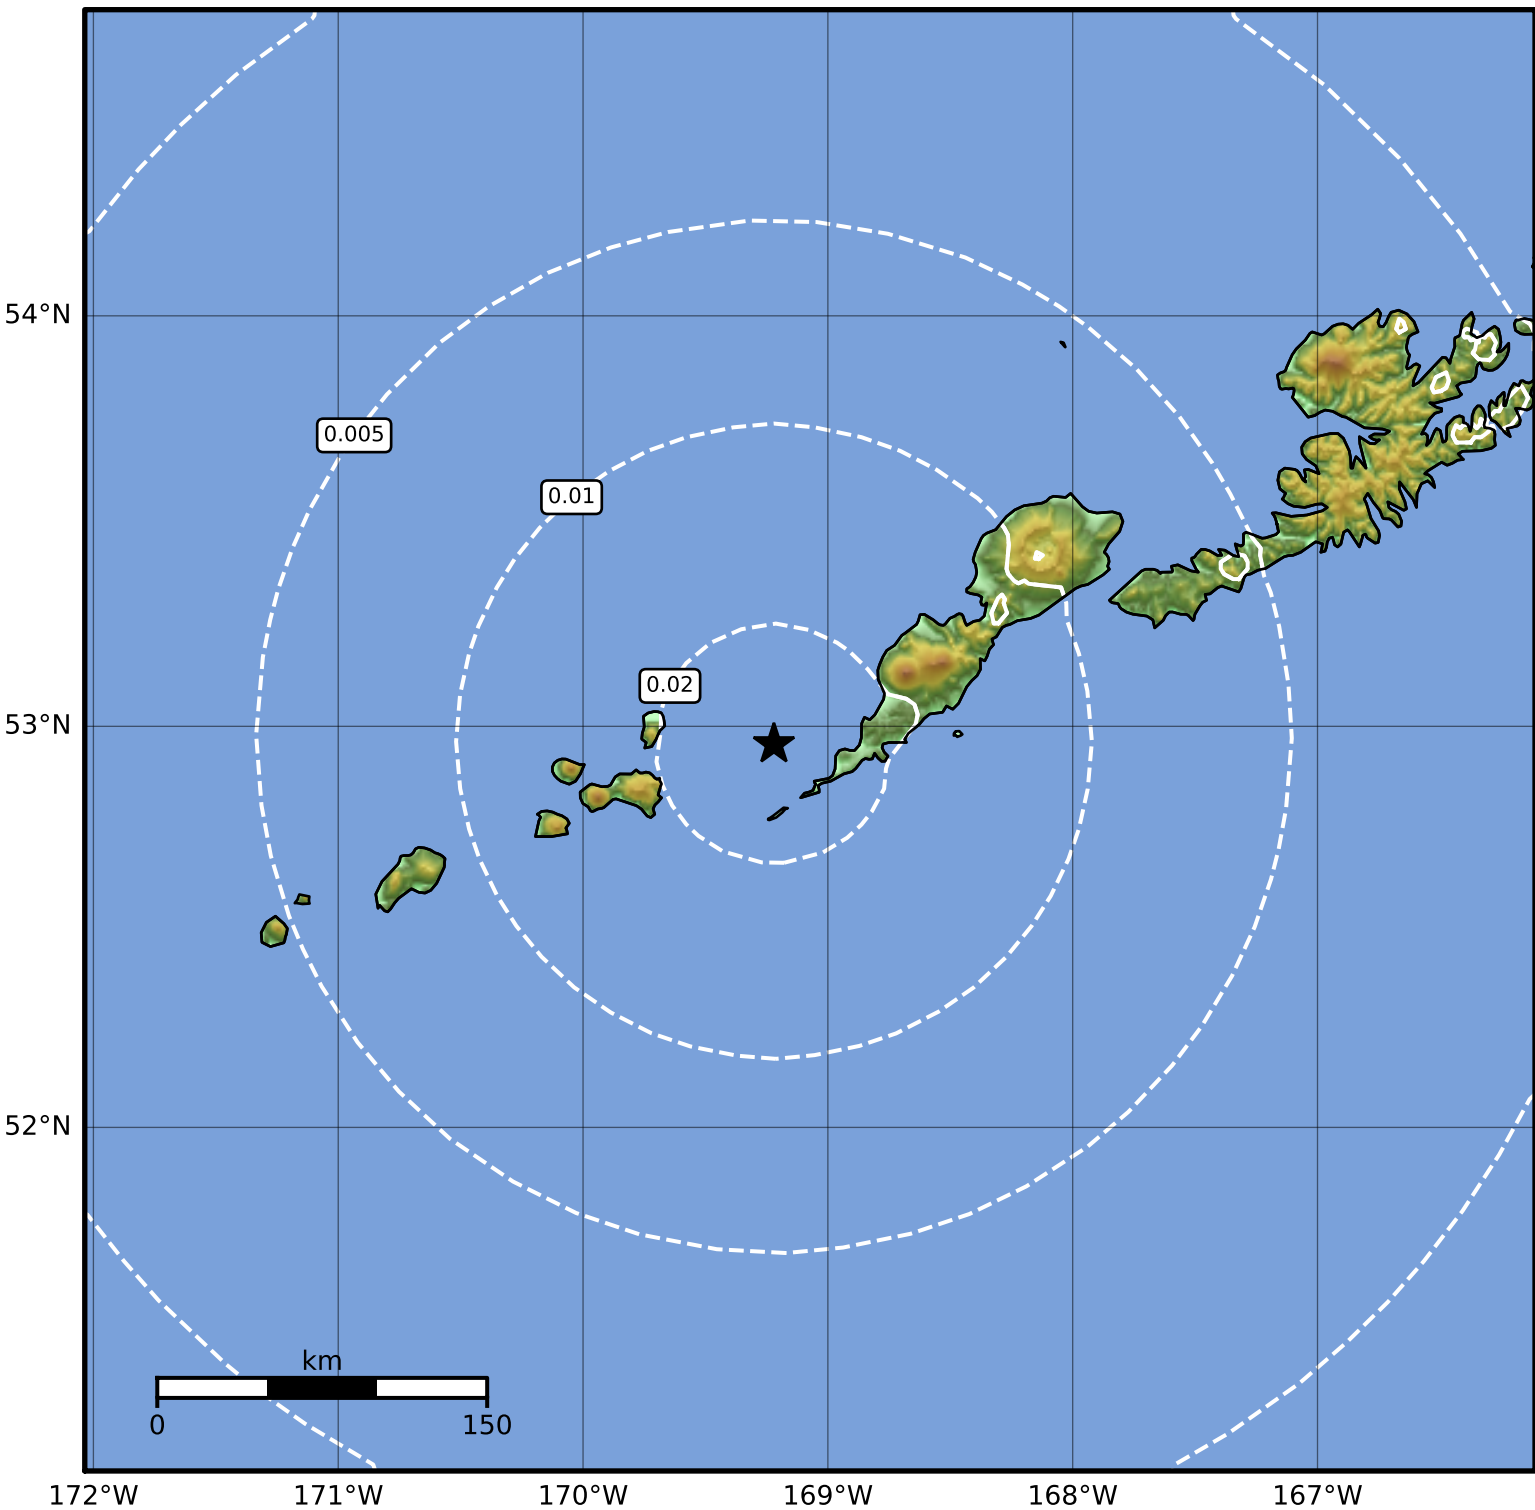

Peak Ground Velocity Map Alaska Earthquake Center  
 ShakeMap: 24 km (15 miles) W of Nikolski  
 Nov 10, 2023 07:02:40 UTC M3.7 N52.96 W169.22 Depth: 73.4km ID:ak023efexizy

PGV (cm/s)	0.1	0.2	0.5	1	2	5	10	20	50	100	200
------------	-----	-----	-----	---	---	---	----	----	----	-----	-----

Scale based on Worden et al. (2012)

Version 2: Processed 2023-11-10T17:25:12Z

△ Seismic Instrument    ○ Reported Intensity    ★ Epicenter