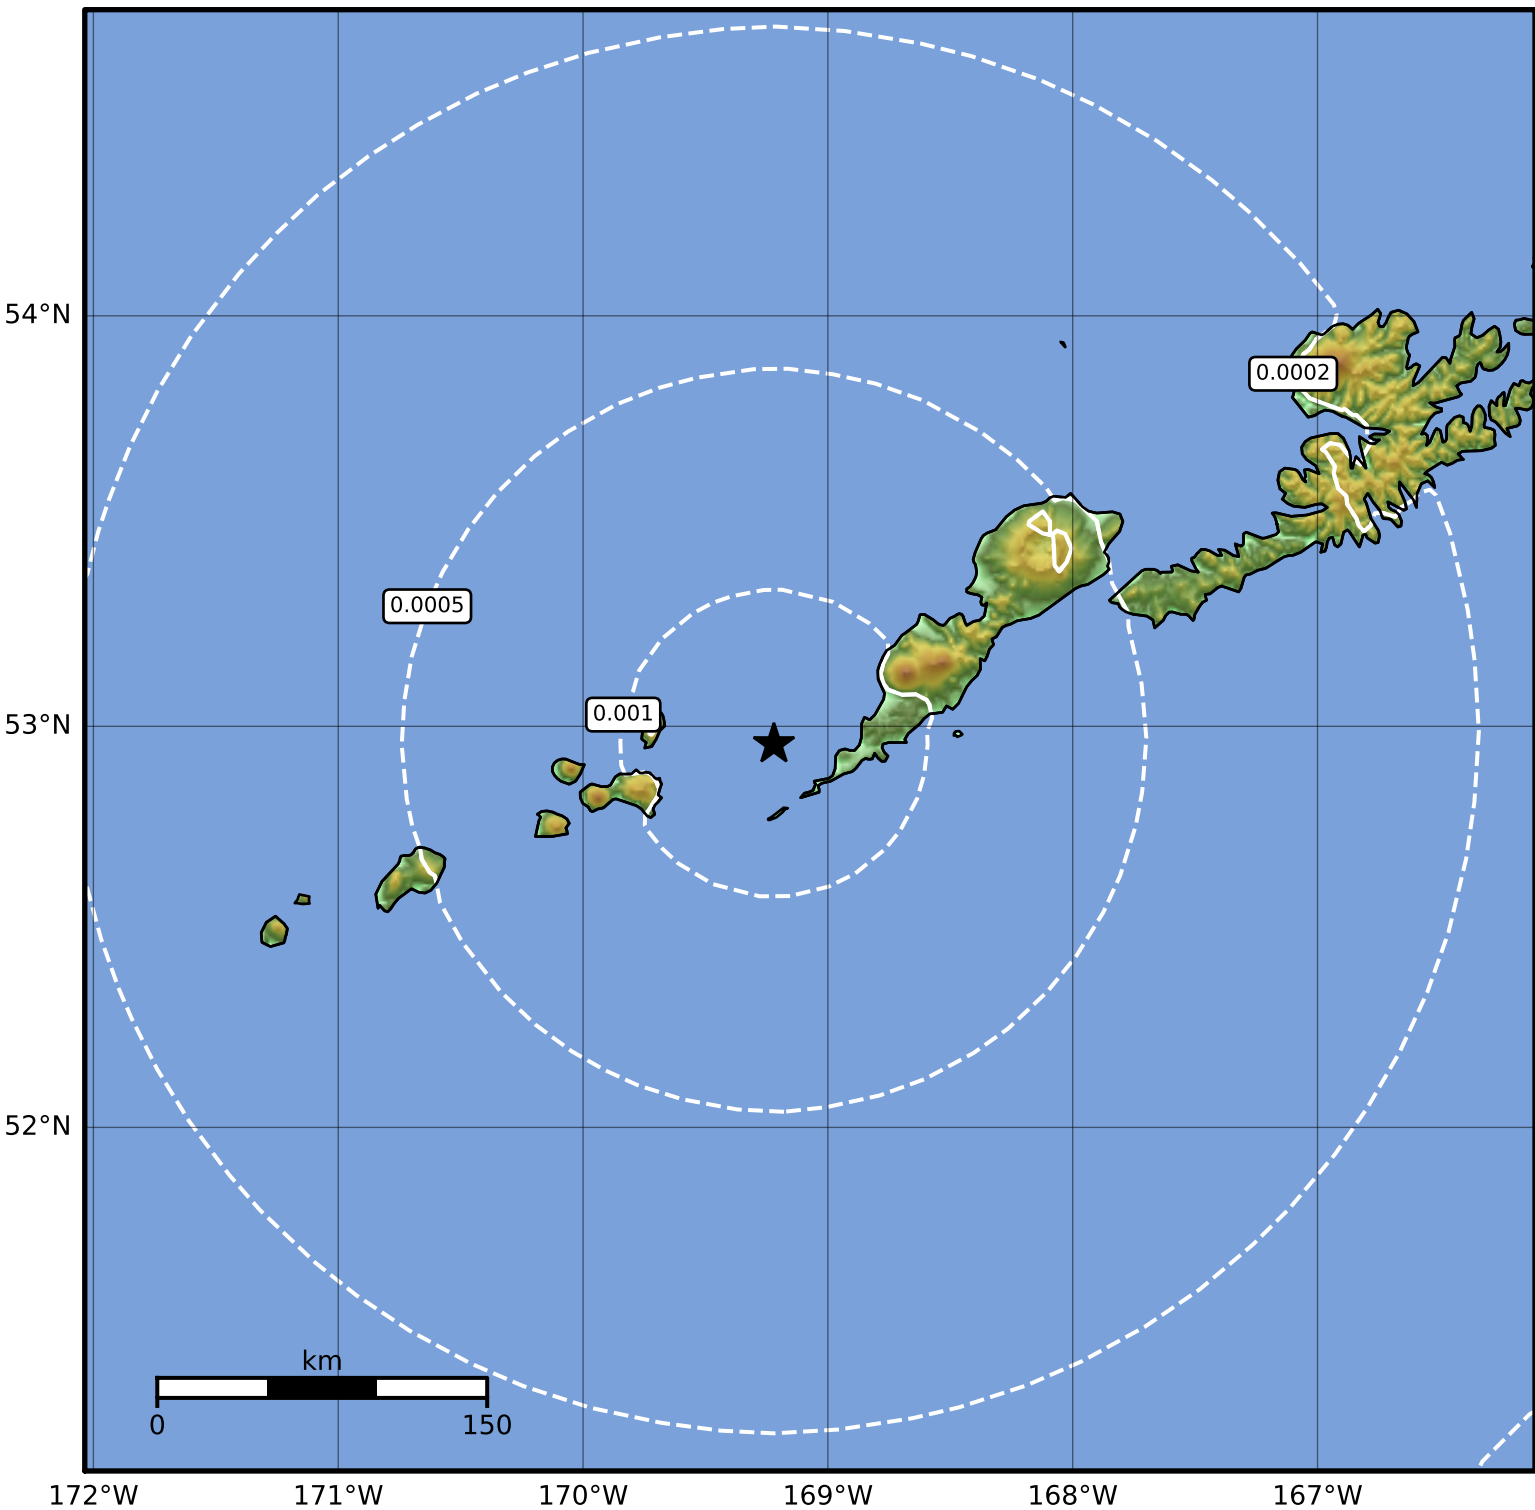

3.0 Second Peak Spectral Acceleration Map Alaska Earthquake Center
ShakeMap: 24 km (15 miles) W of Nikolski
Nov 10, 2023 07:02:40 UTC M3.7 N52.96 W169.22 Depth: 73.4km ID:ak023efexizy

Scale based on Worden et al. (2012)

Version 2: Processed 2023-11-10T17:25:12Z

△ Seismic Instrument ○ Reported Intensity

★ Epicenter