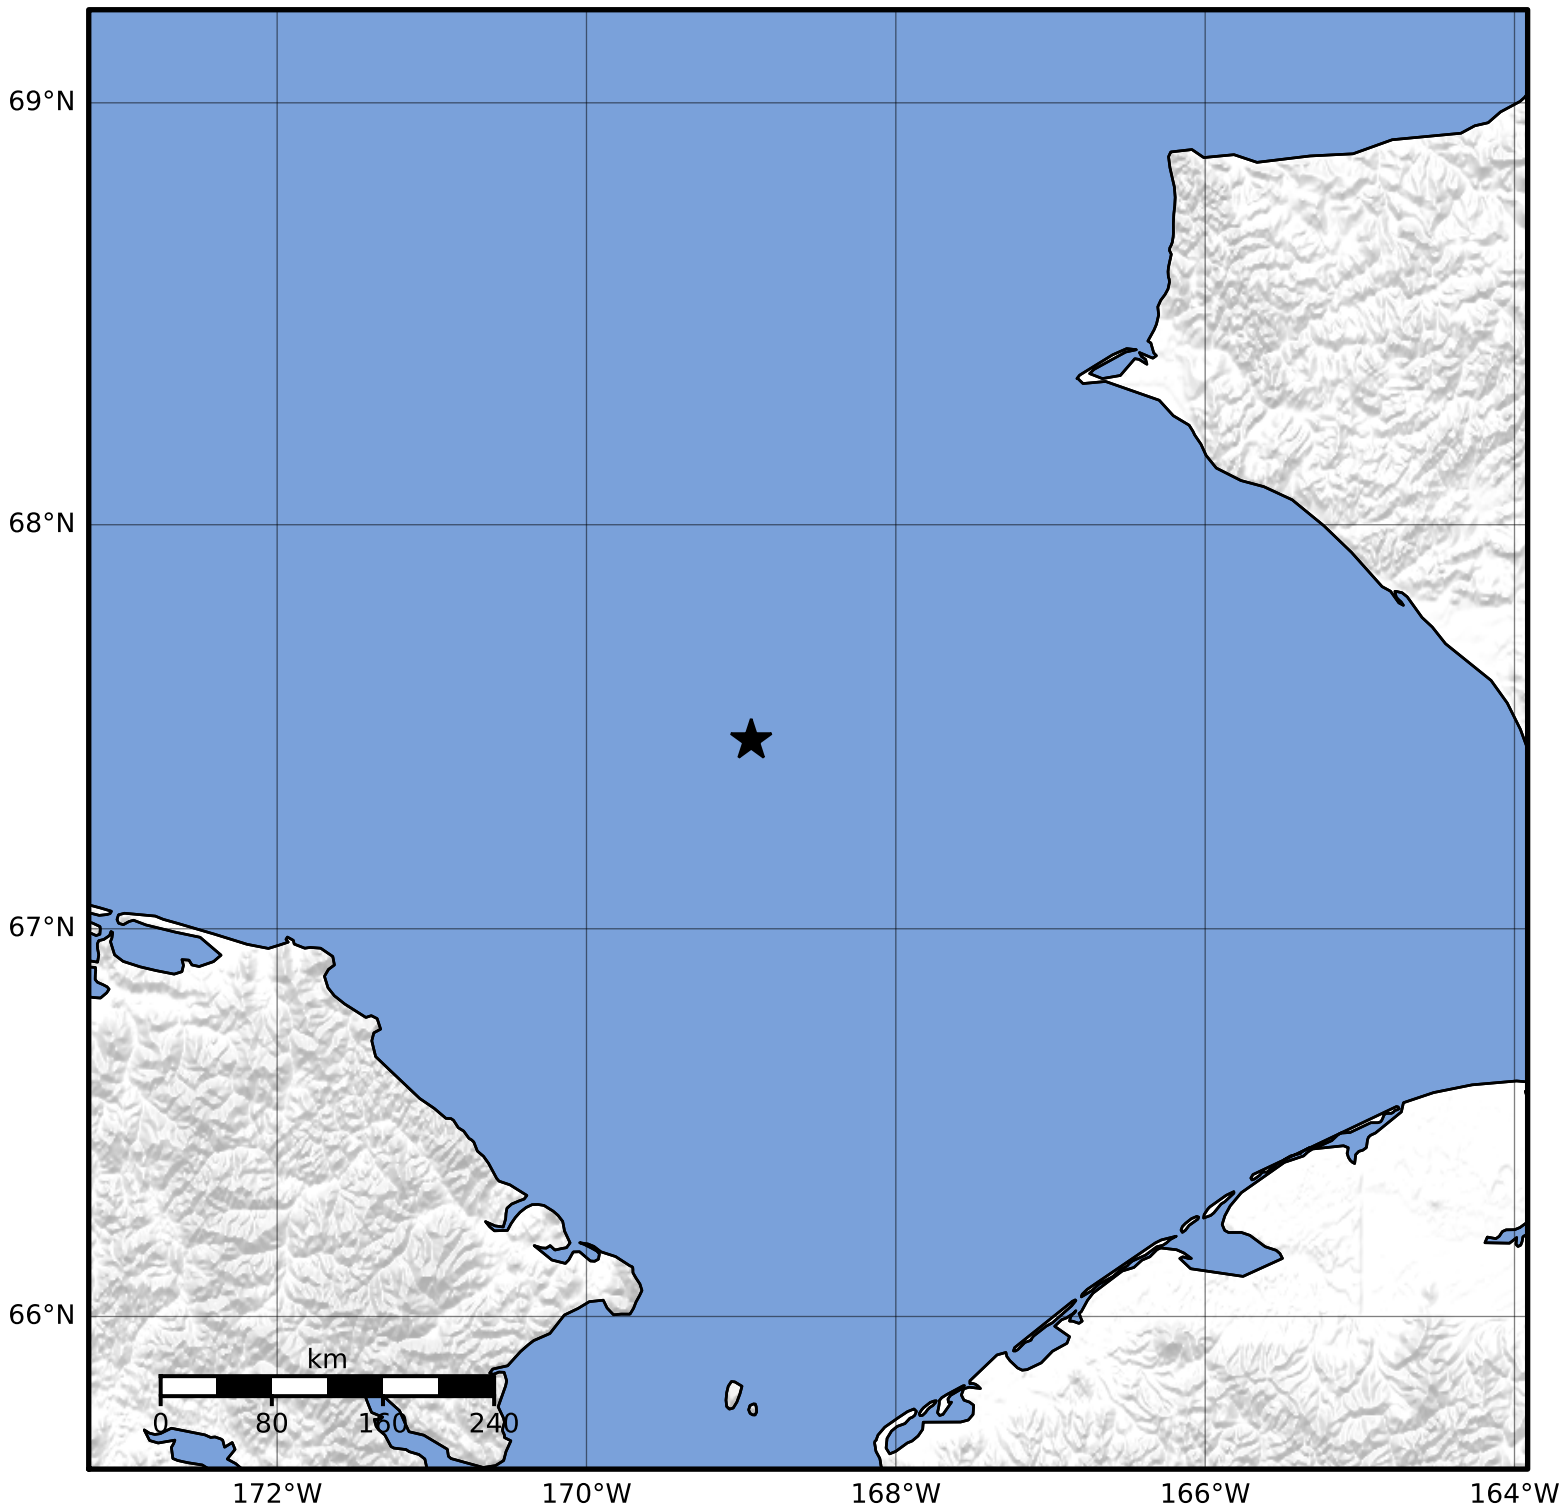

Macroseismic Intensity Map Alaska Earthquake Center
 ShakeMap: 131 km (81 miles) SW of Point Hope
 Nov 10, 2023 09:57:07 UTC M3.6 N67.47 W168.94 Depth: 10.0km ID:ak023efgg40n

SHAKING	Not felt	Weak	Light	Moderate	Strong	Very strong	Severe	Violent	Extreme
DAMAGE	None	None	None	Very light	Light	Moderate	Moderate/heavy	Heavy	Very heavy
PGA(%g)	<0.0464	0.297	2.76	6.2	11.5	21.5	40.1	74.7	>139
PGV(cm/s)	<0.0215	0.135	1.41	4.65	9.64	20	41.4	85.8	>178
INTENSITY	I	II-III	IV	V	VI	VII	VIII	IX	X+

Scale based on Worden et al. (2012)

Version 1: Processed 2023-11-10T17:39:54Z

△ Seismic Instrument ○ Reported Intensity

★ Epicenter