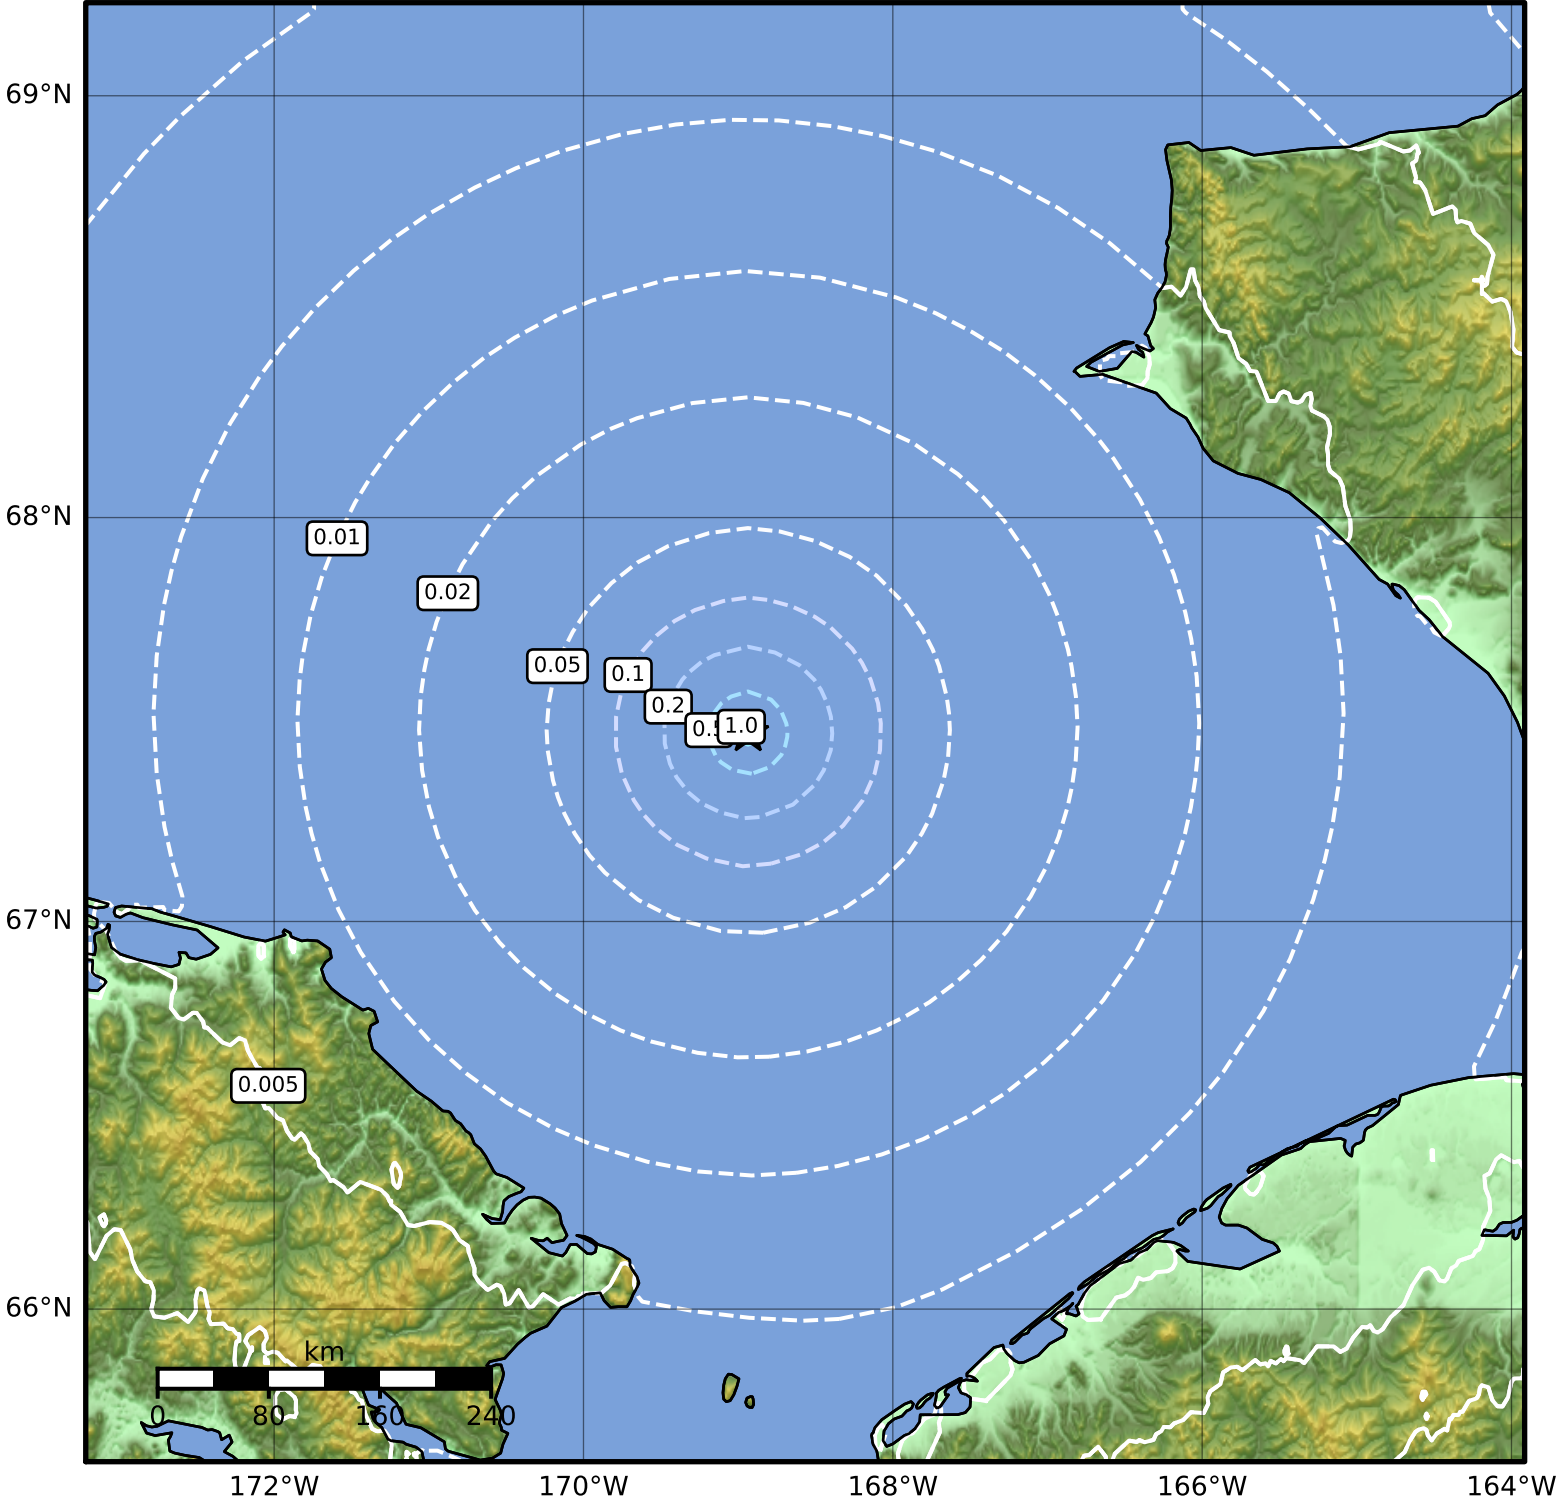

Peak Ground Acceleration Map Alaska Earthquake Center  
 ShakeMap: 131 km (81 miles) SW of Point Hope  
 Nov 10, 2023 09:57:07 UTC M3.6 N67.47 W168.94 Depth: 10.0km ID:ak023efgg40n

PGA (%g)	0.1	0.2	0.5	1	2	5	10	20	50	100	200
----------	-----	-----	-----	---	---	---	----	----	----	-----	-----

Scale based on Worden et al. (2012)

Version 1: Processed 2023-11-10T17:39:54Z

△ Seismic Instrument    ○ Reported Intensity    ★ Epicenter