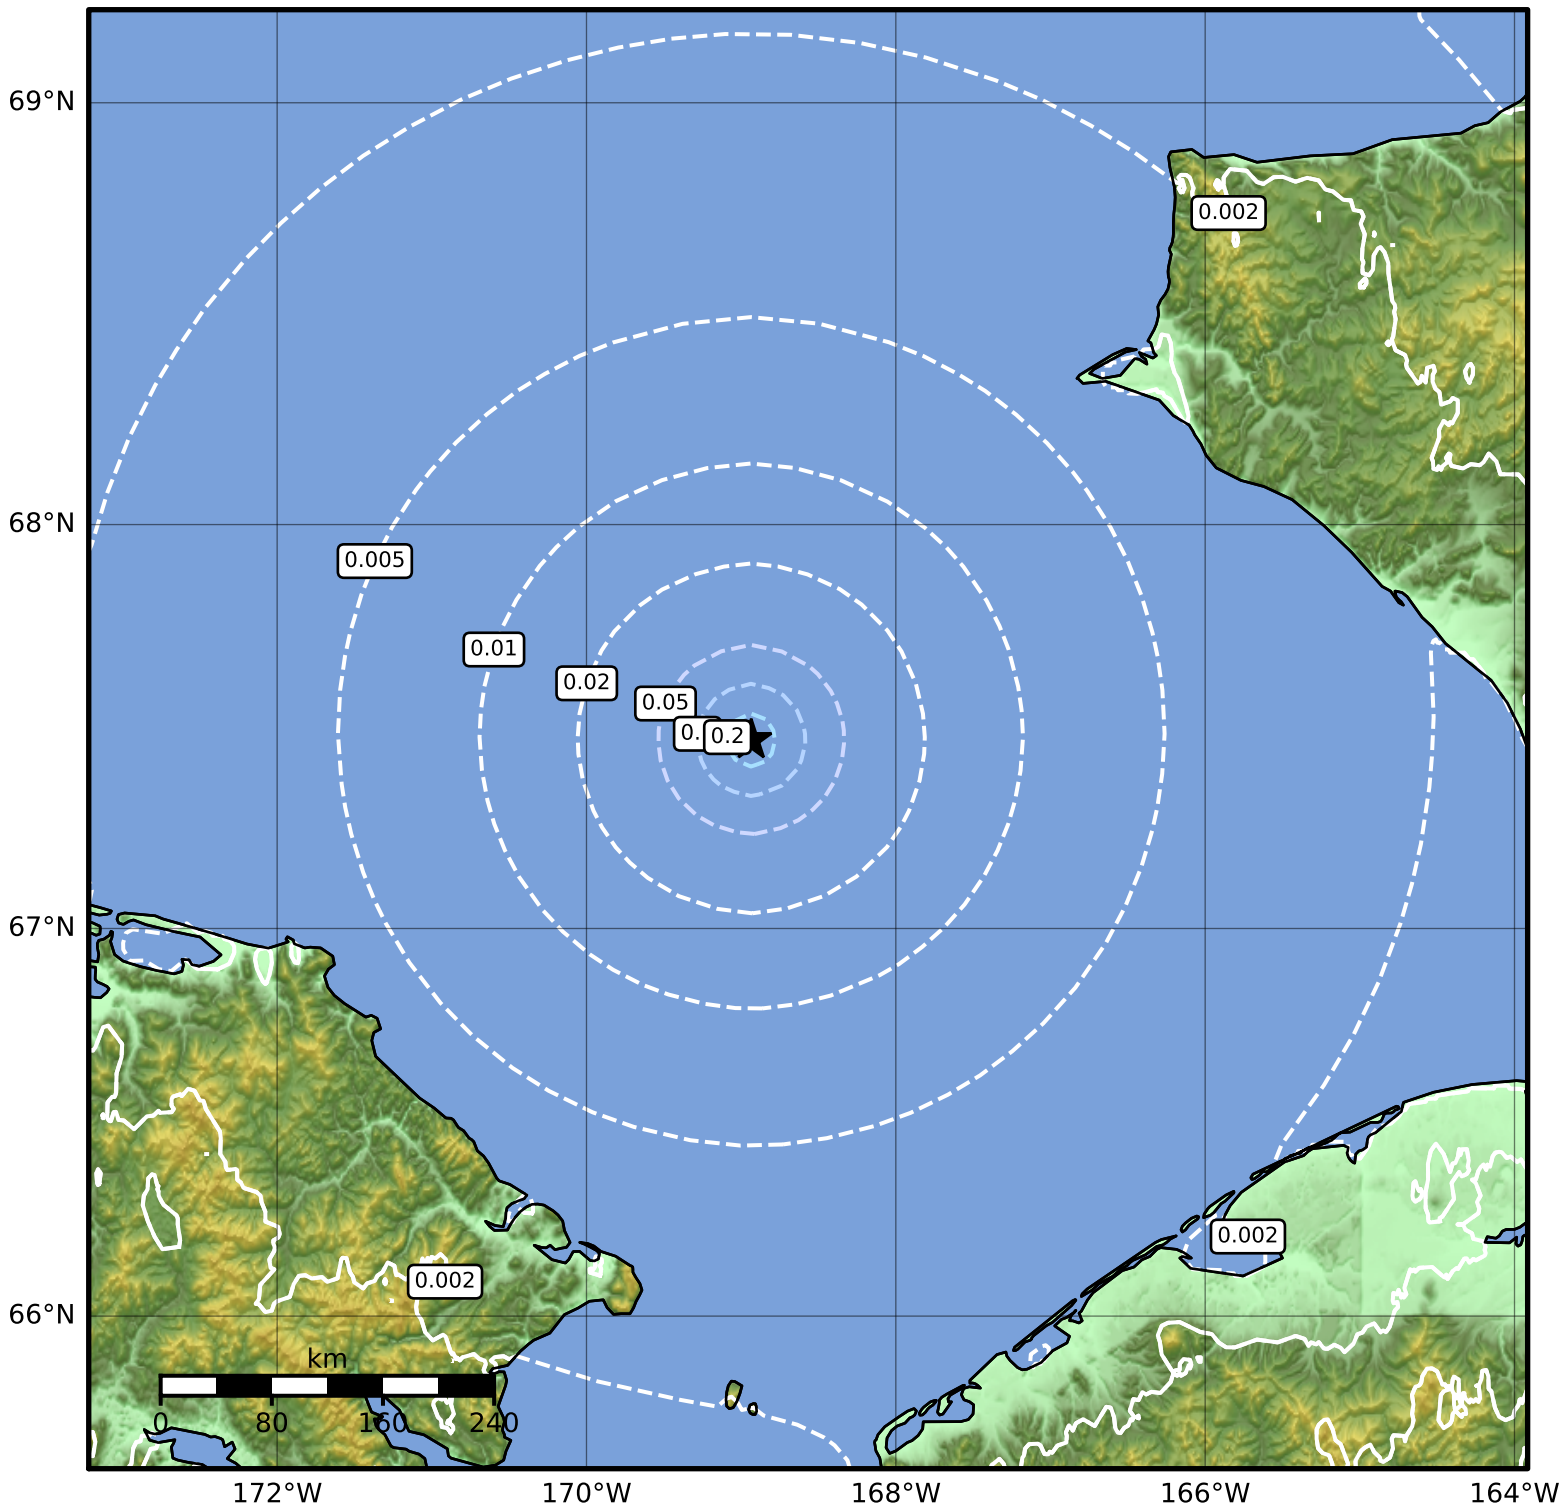

Peak Ground Velocity Map Alaska Earthquake Center  
ShakeMap: 131 km (81 miles) SW of Point Hope  
Nov 10, 2023 09:57:07 UTC M3.6 N67.47 W168.94 Depth: 10.0km ID:ak023efgg40n

Scale based on Worden et al. (2012)

Version 1: Processed 2023-11-10T17:39:54Z

△ Seismic Instrument ○ Reported Intensity

★ Epicenter