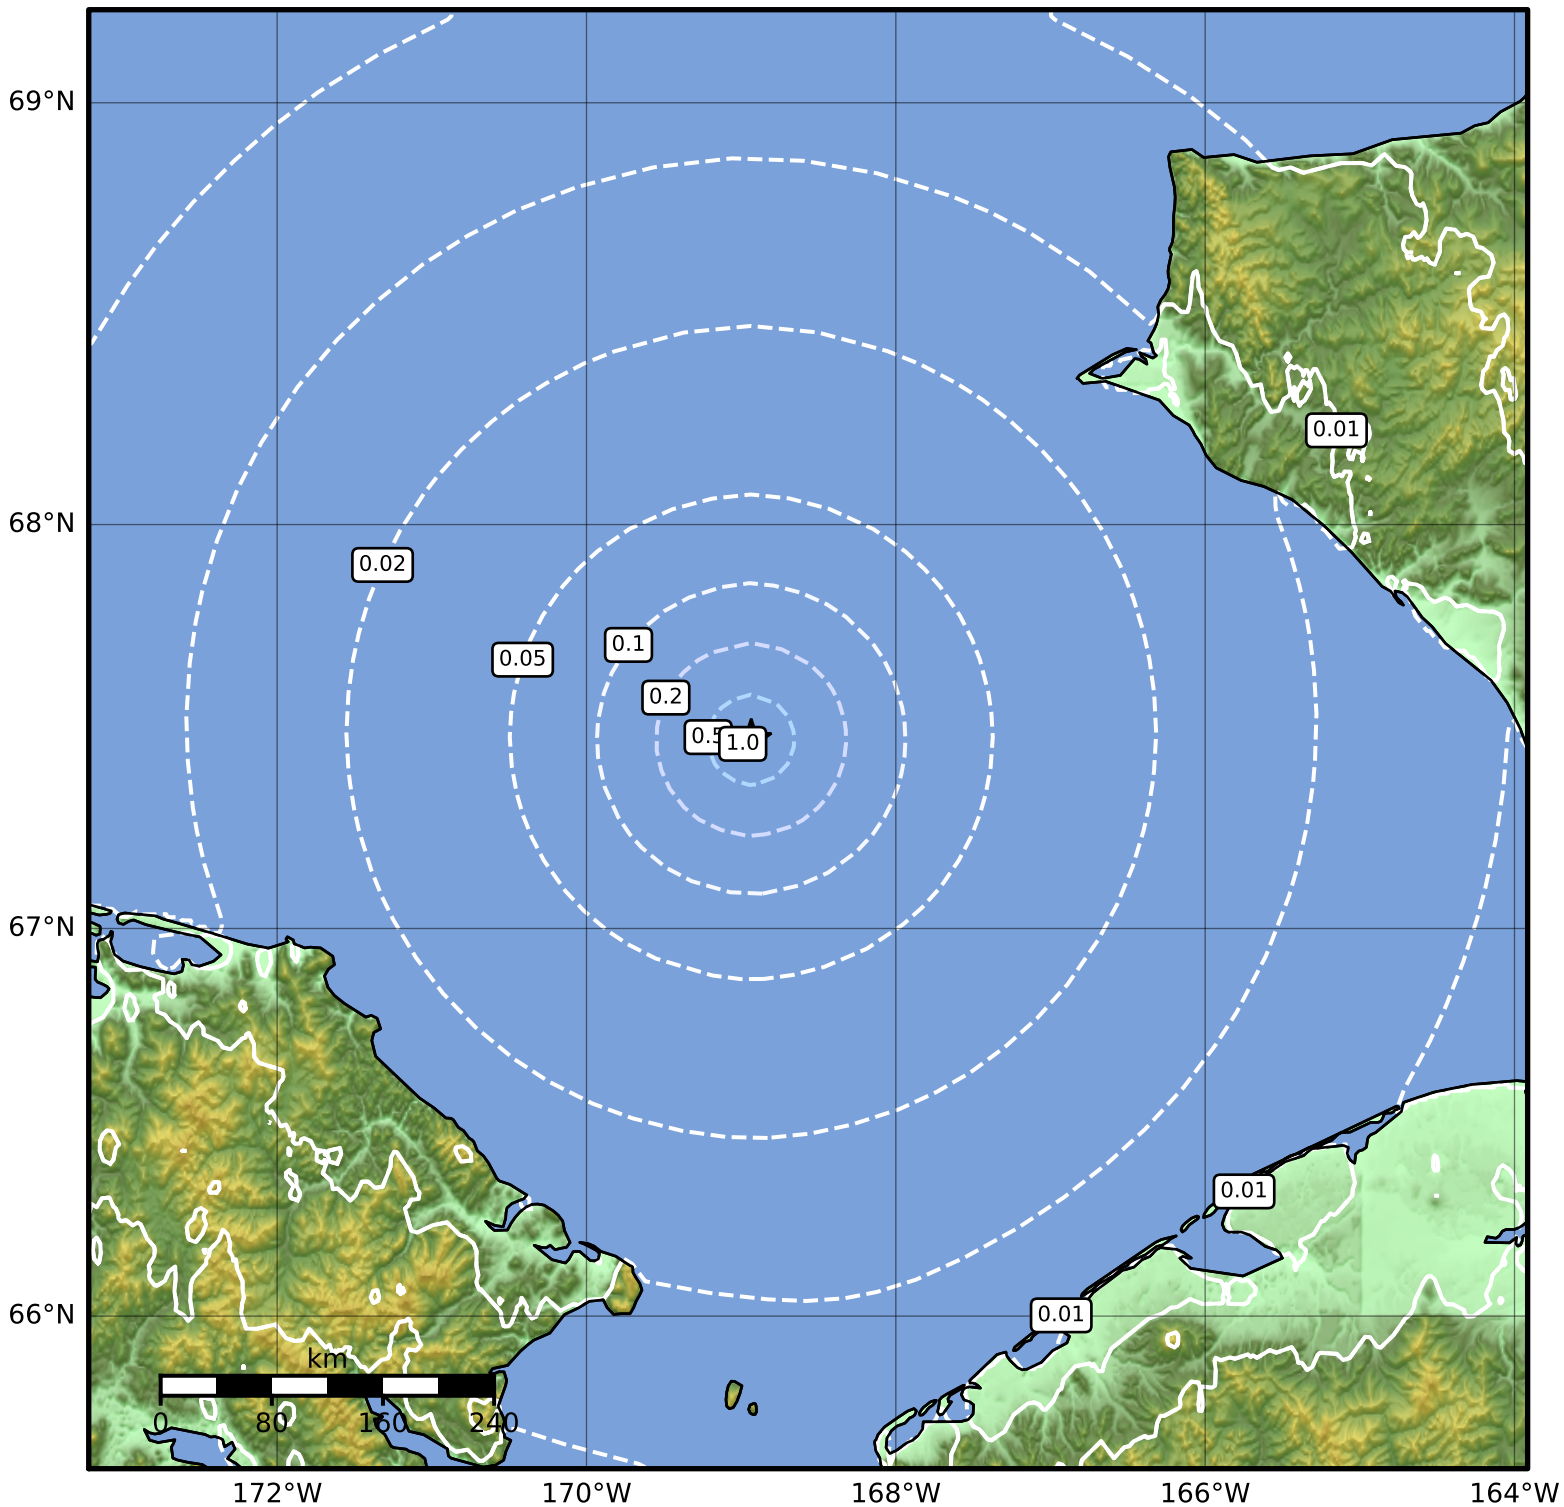

0.3 Second Peak Spectral Acceleration Map Alaska Earthquake Center
 ShakeMap: 131 km (81 miles) SW of Point Hope
 Nov 10, 2023 09:57:07 UTC M3.6 N67.47 W168.94 Depth: 10.0km ID:ak023efgg40n

SA(0.3) (%g)	0.1	0.2	0.5	1	2	5	10	20	50	100	200
---------------------	------------	------------	------------	----------	----------	----------	-----------	-----------	-----------	------------	------------

Scale based on Worden et al. (2012)

Version 1: Processed 2023-11-10T17:39:54Z

△ Seismic Instrument ○ Reported Intensity

★ Epicenter