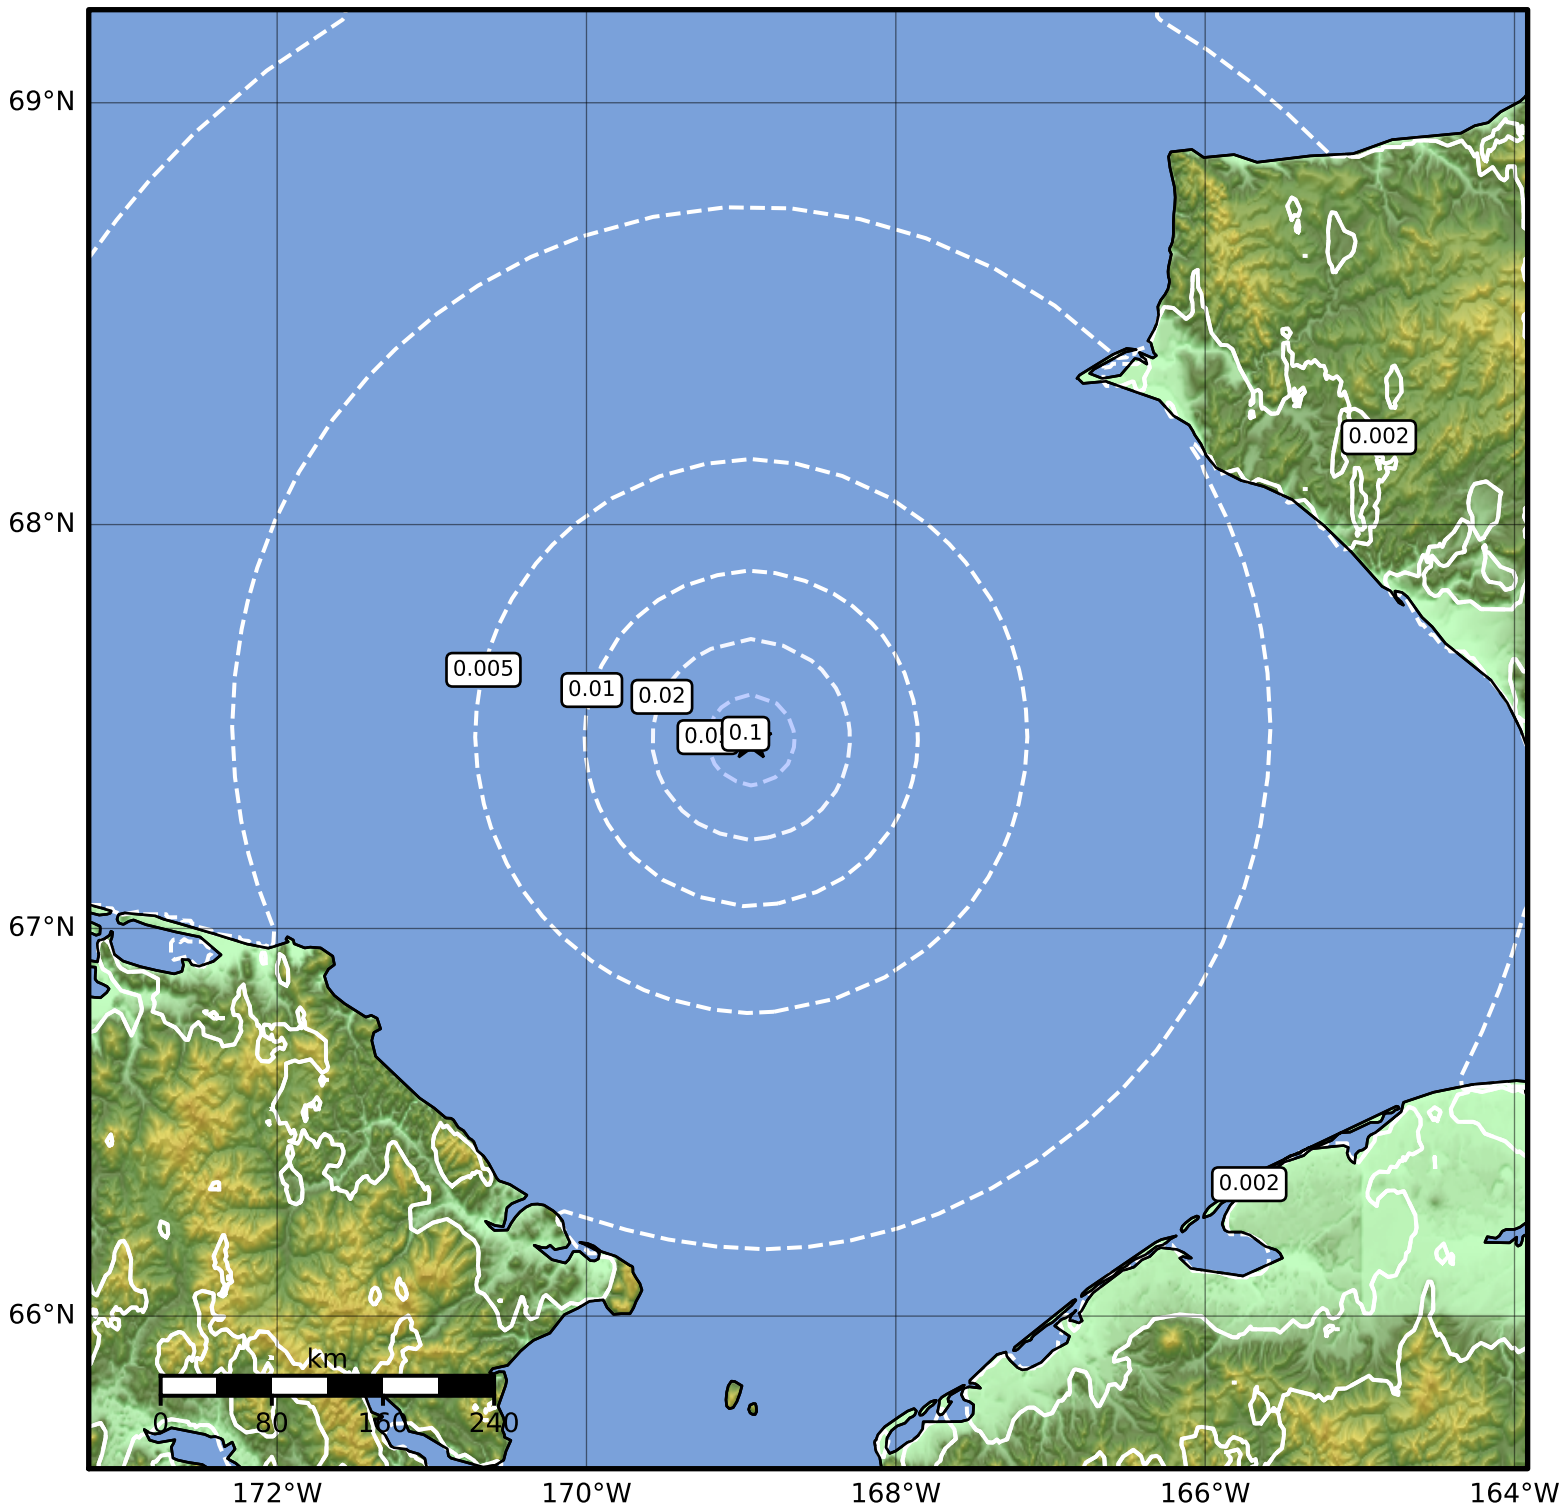

1.0 Second Peak Spectral Acceleration Map Alaska Earthquake Center
 ShakeMap: 131 km (81 miles) SW of Point Hope
 Nov 10, 2023 09:57:07 UTC M3.6 N67.47 W168.94 Depth: 10.0km ID:ak023efgg40n

SA(1.0) (%g)	0.1	0.2	0.5	1	2	5	10	20	50	100	200
--------------	-----	-----	-----	---	---	---	----	----	----	-----	-----

Scale based on Worden et al. (2012)

Version 1: Processed 2023-11-10T17:39:54Z

△ Seismic Instrument ○ Reported Intensity

★ Epicenter