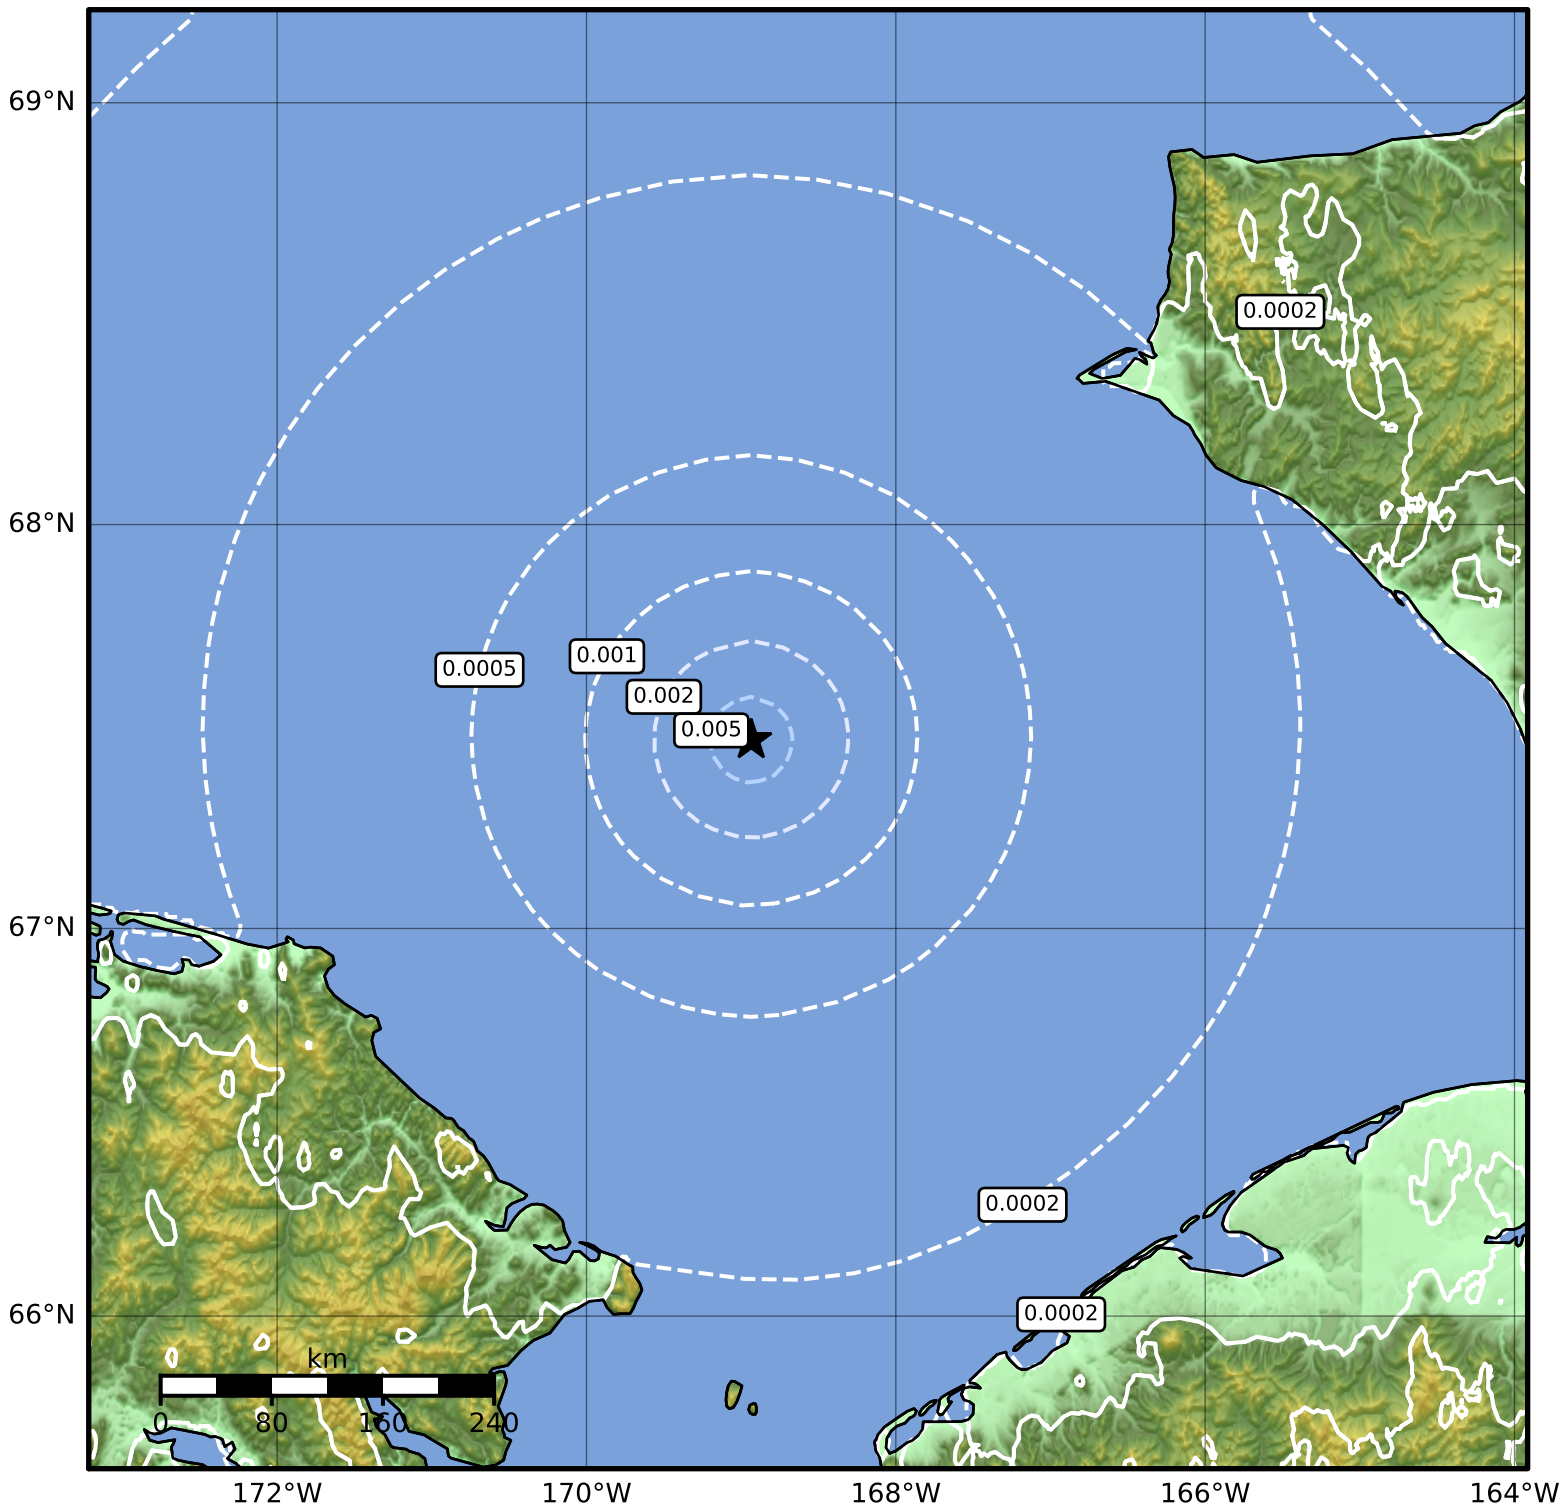

3.0 Second Peak Spectral Acceleration Map Alaska Earthquake Center
ShakeMap: 131 km (81 miles) SW of Point Hope
Nov 10, 2023 09:57:07 UTC M3.6 N67.47 W168.94 Depth: 10.0km ID:ak023efgg40n

SA(3.0) (%g)	0.1	0.2	0.5	1	2	5	10	20	50
--------------	-----	-----	-----	---	---	---	----	----	----

Scale based on Worden et al. (2012)

Version 1: Processed 2023-11-10T17:39:54Z

△ Seismic Instrument ○ Reported Intensity

★ Epicenter