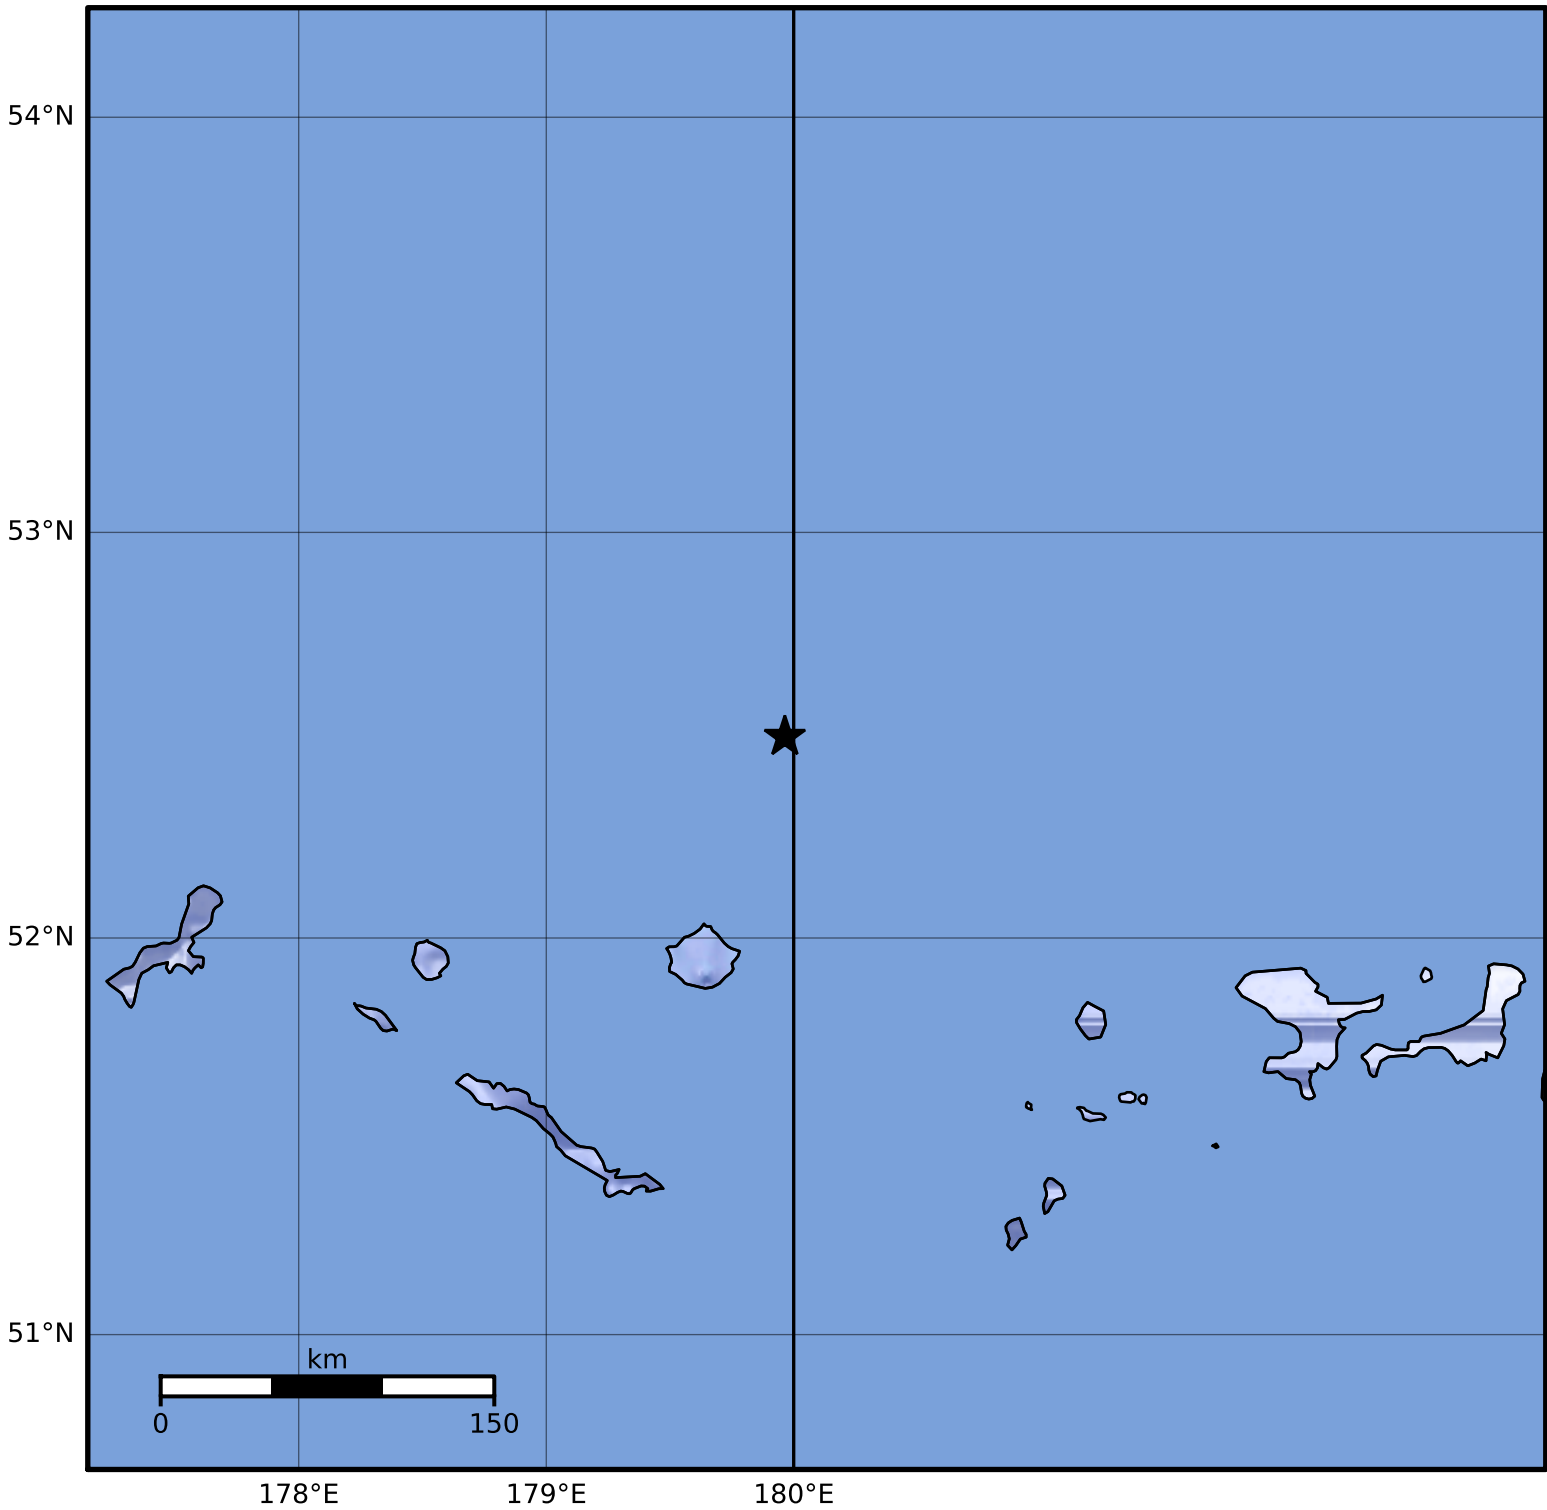

Macroseismic Intensity Map Alaska Earthquake Center  
 ShakeMap: 126 km (78 miles) NNE of Amchitka  
 Nov 10, 2023 10:14:10 UTC M3.6 N52.50 E179.96 Depth: 156.7km ID:ak023efgsby7

SHAKING	Not felt	Weak	Light	Moderate	Strong	Very strong	Severe	Violent	Extreme
DAMAGE	None	None	None	Very light	Light	Moderate	Moderate/heavy	Heavy	Very heavy
PGA(%g)	<0.0464	0.297	2.76	6.2	11.5	21.5	40.1	74.7	>139
PGV(cm/s)	<0.0215	0.135	1.41	4.65	9.64	20	41.4	85.8	>178
INTENSITY	<b>I</b>	<b>II-III</b>	<b>IV</b>	<b>V</b>	<b>VI</b>	<b>VII</b>	<b>VIII</b>	<b>IX</b>	<b>X+</b>

Scale based on Worden et al. (2012)

Version 1: Processed 2023-11-10T10:17:54Z

△ Seismic Instrument ○ Reported Intensity

★ Epicenter