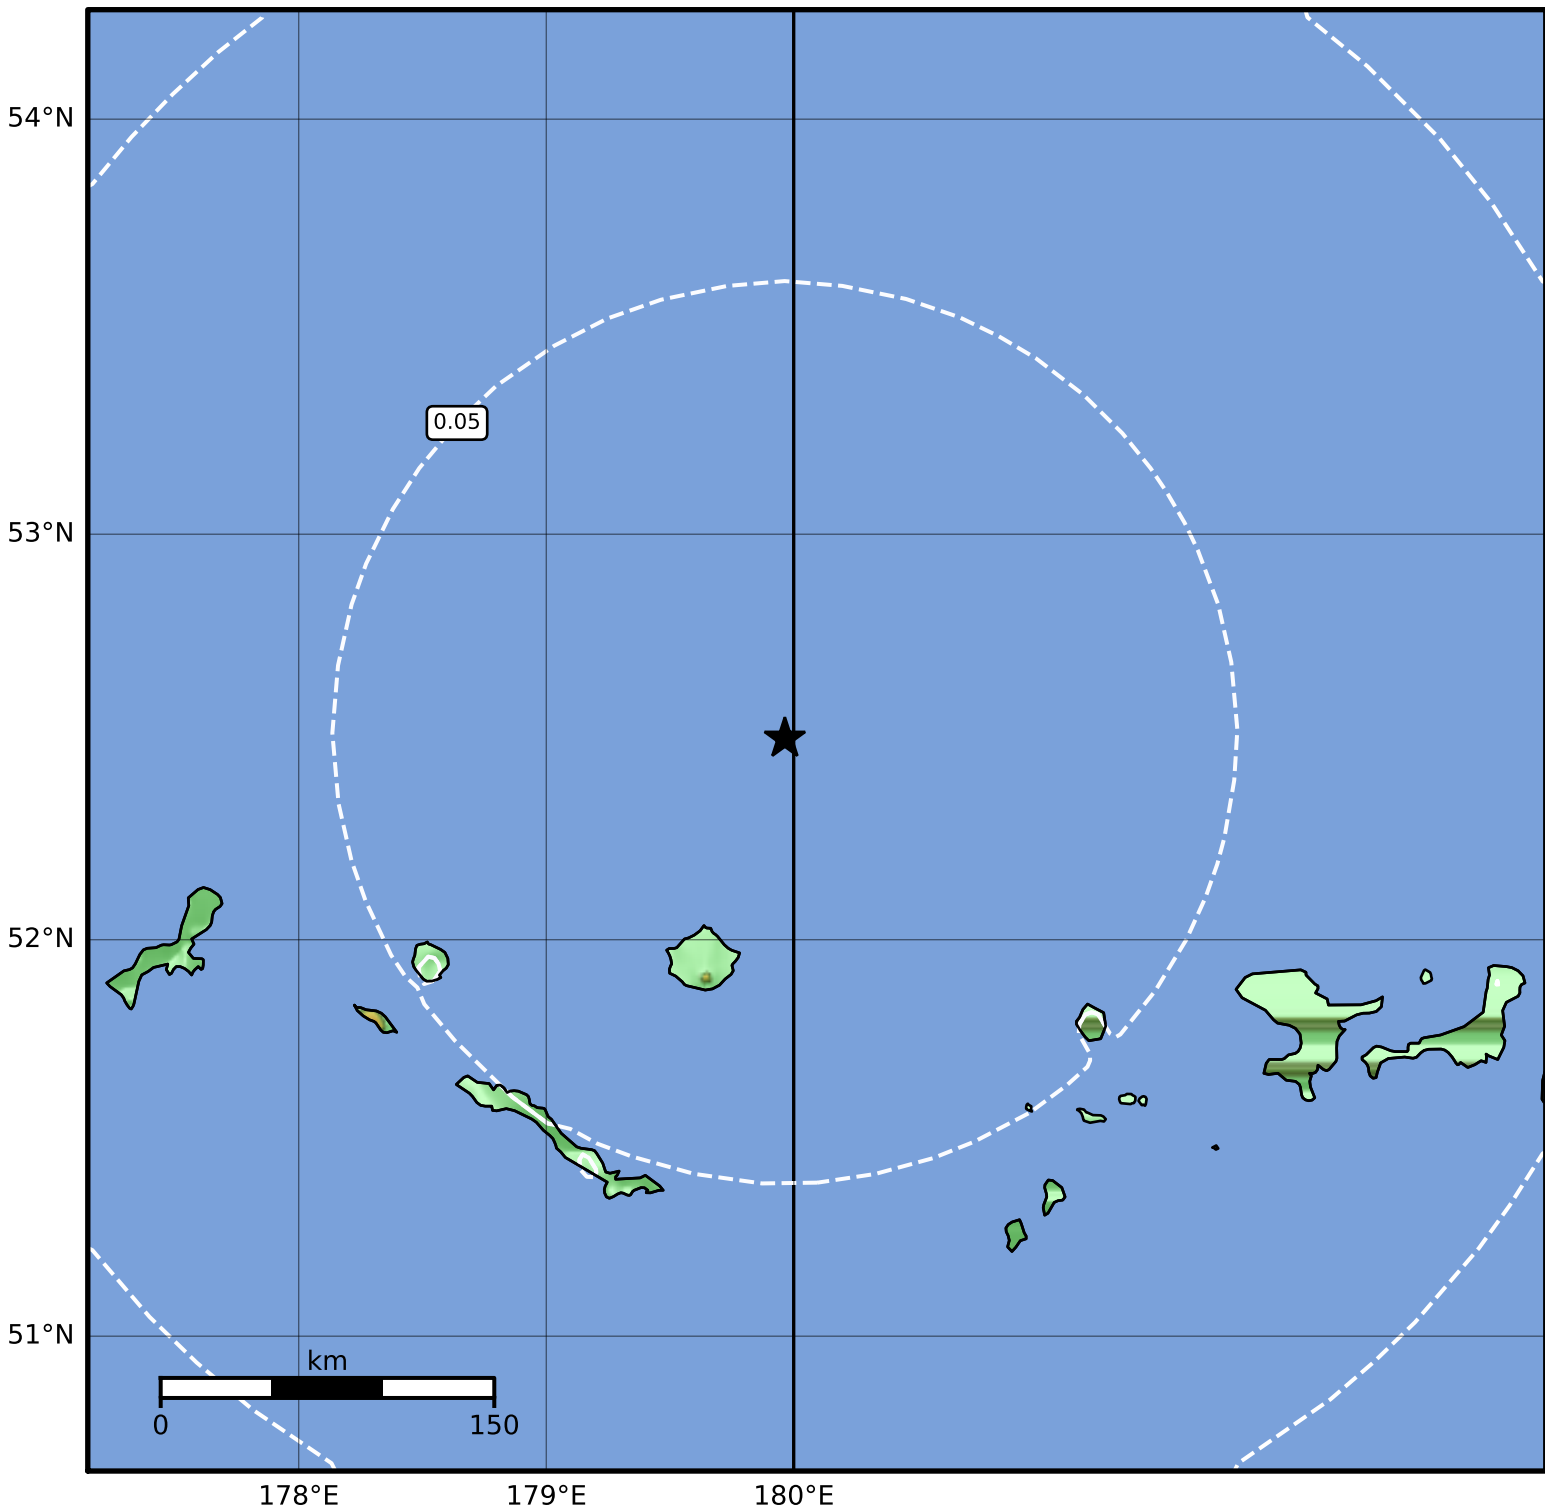

Peak Ground Acceleration Map Alaska Earthquake Center
ShakeMap: 126 km (78 miles) NNE of Amchitka
Nov 10, 2023 10:14:10 UTC M3.6 N52.50 E179.96 Depth: 156.7km ID:ak023efgsby7

Scale based on Worden et al. (2012)

Version 1: Processed 2023-11-10T10:17:54Z

△ Seismic Instrument ○ Reported Intensity

★ Epicenter