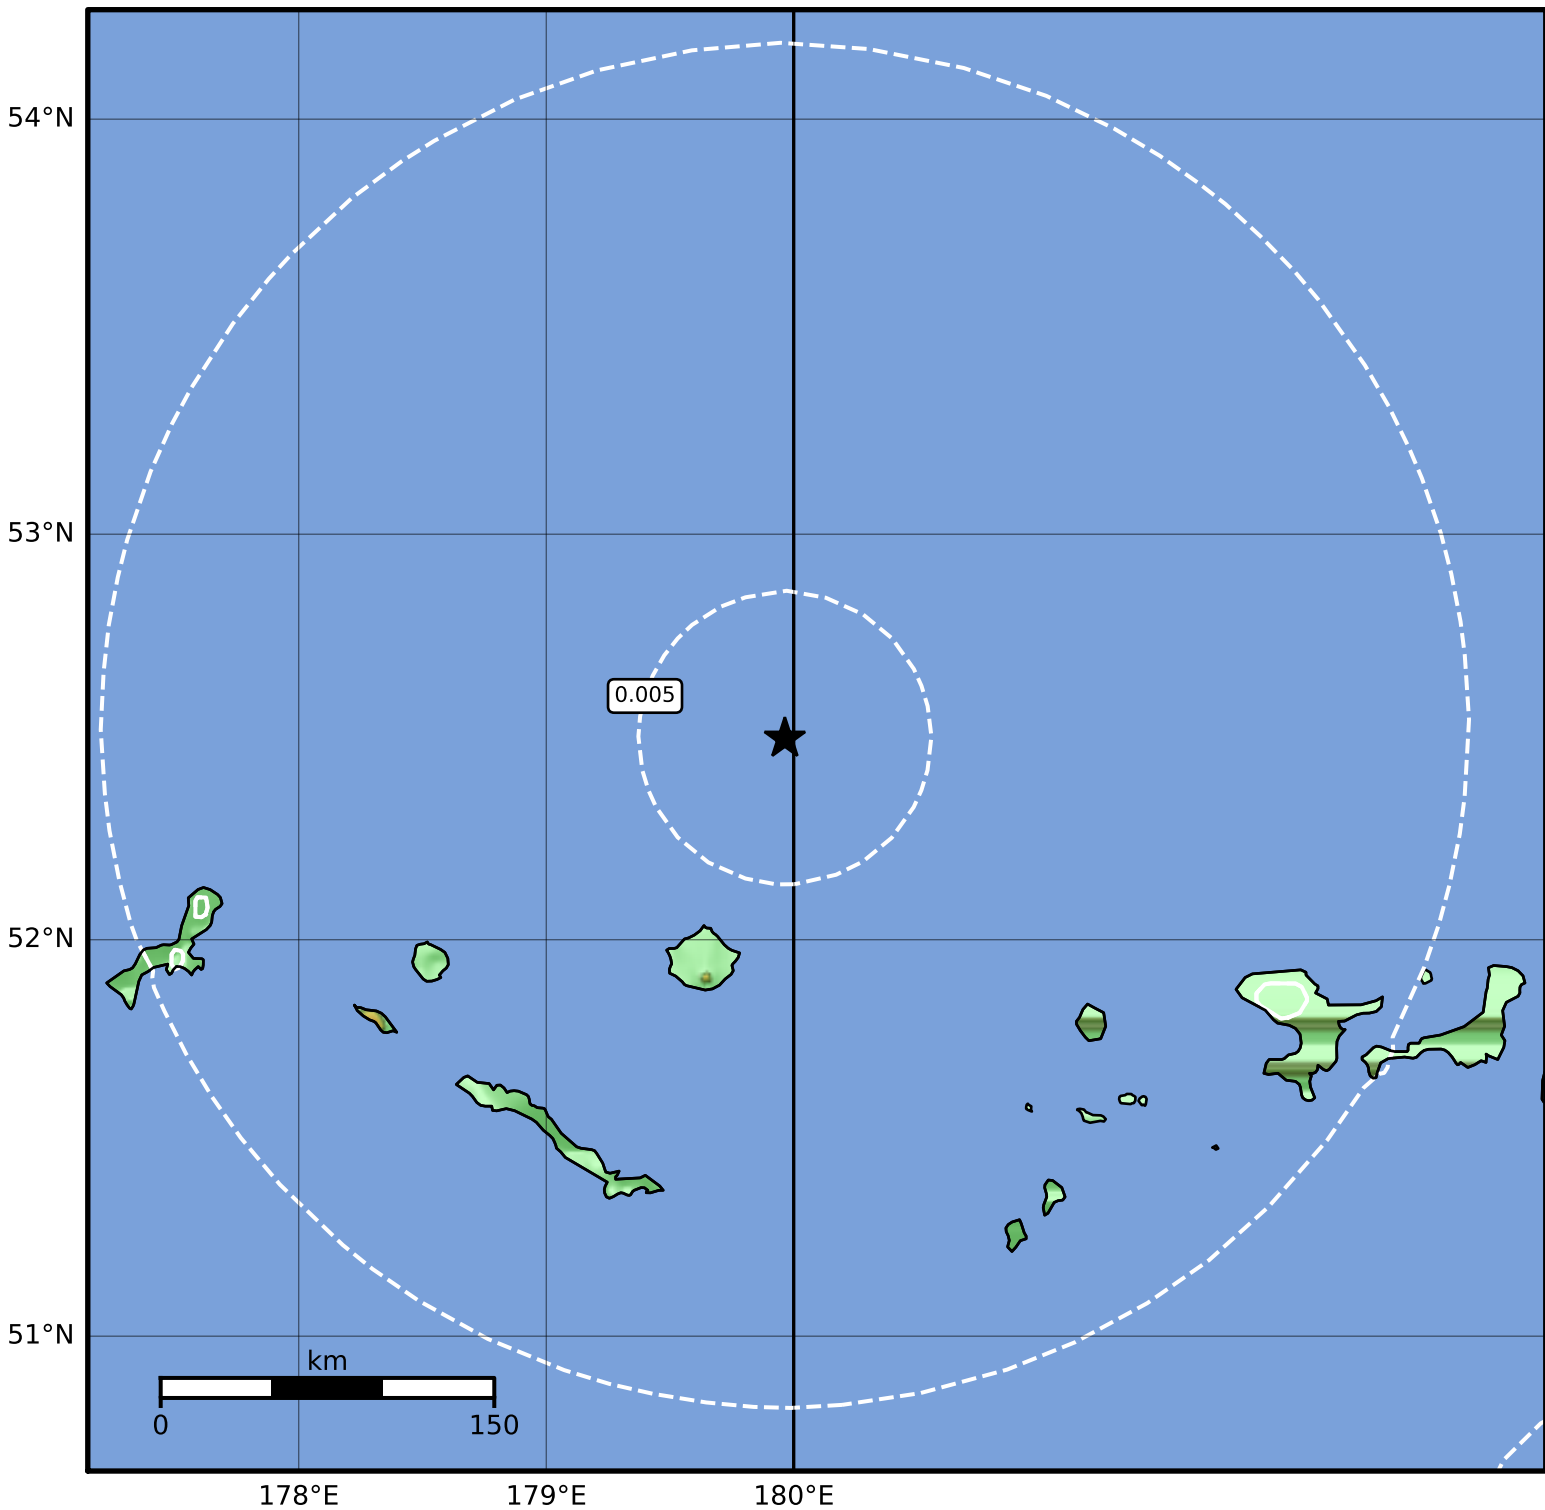

Peak Ground Velocity Map Alaska Earthquake Center  
ShakeMap: 126 km (78 miles) NNE of Amchitka  
Nov 10, 2023 10:14:10 UTC M3.6 N52.50 E179.96 Depth: 156.7km ID:ak023efgsby7

Scale based on Worden et al. (2012)

△ Seismic Instrument ○ Reported Intensity

★ Epicenter

Version 1: Processed 2023-11-10T10:17:54Z