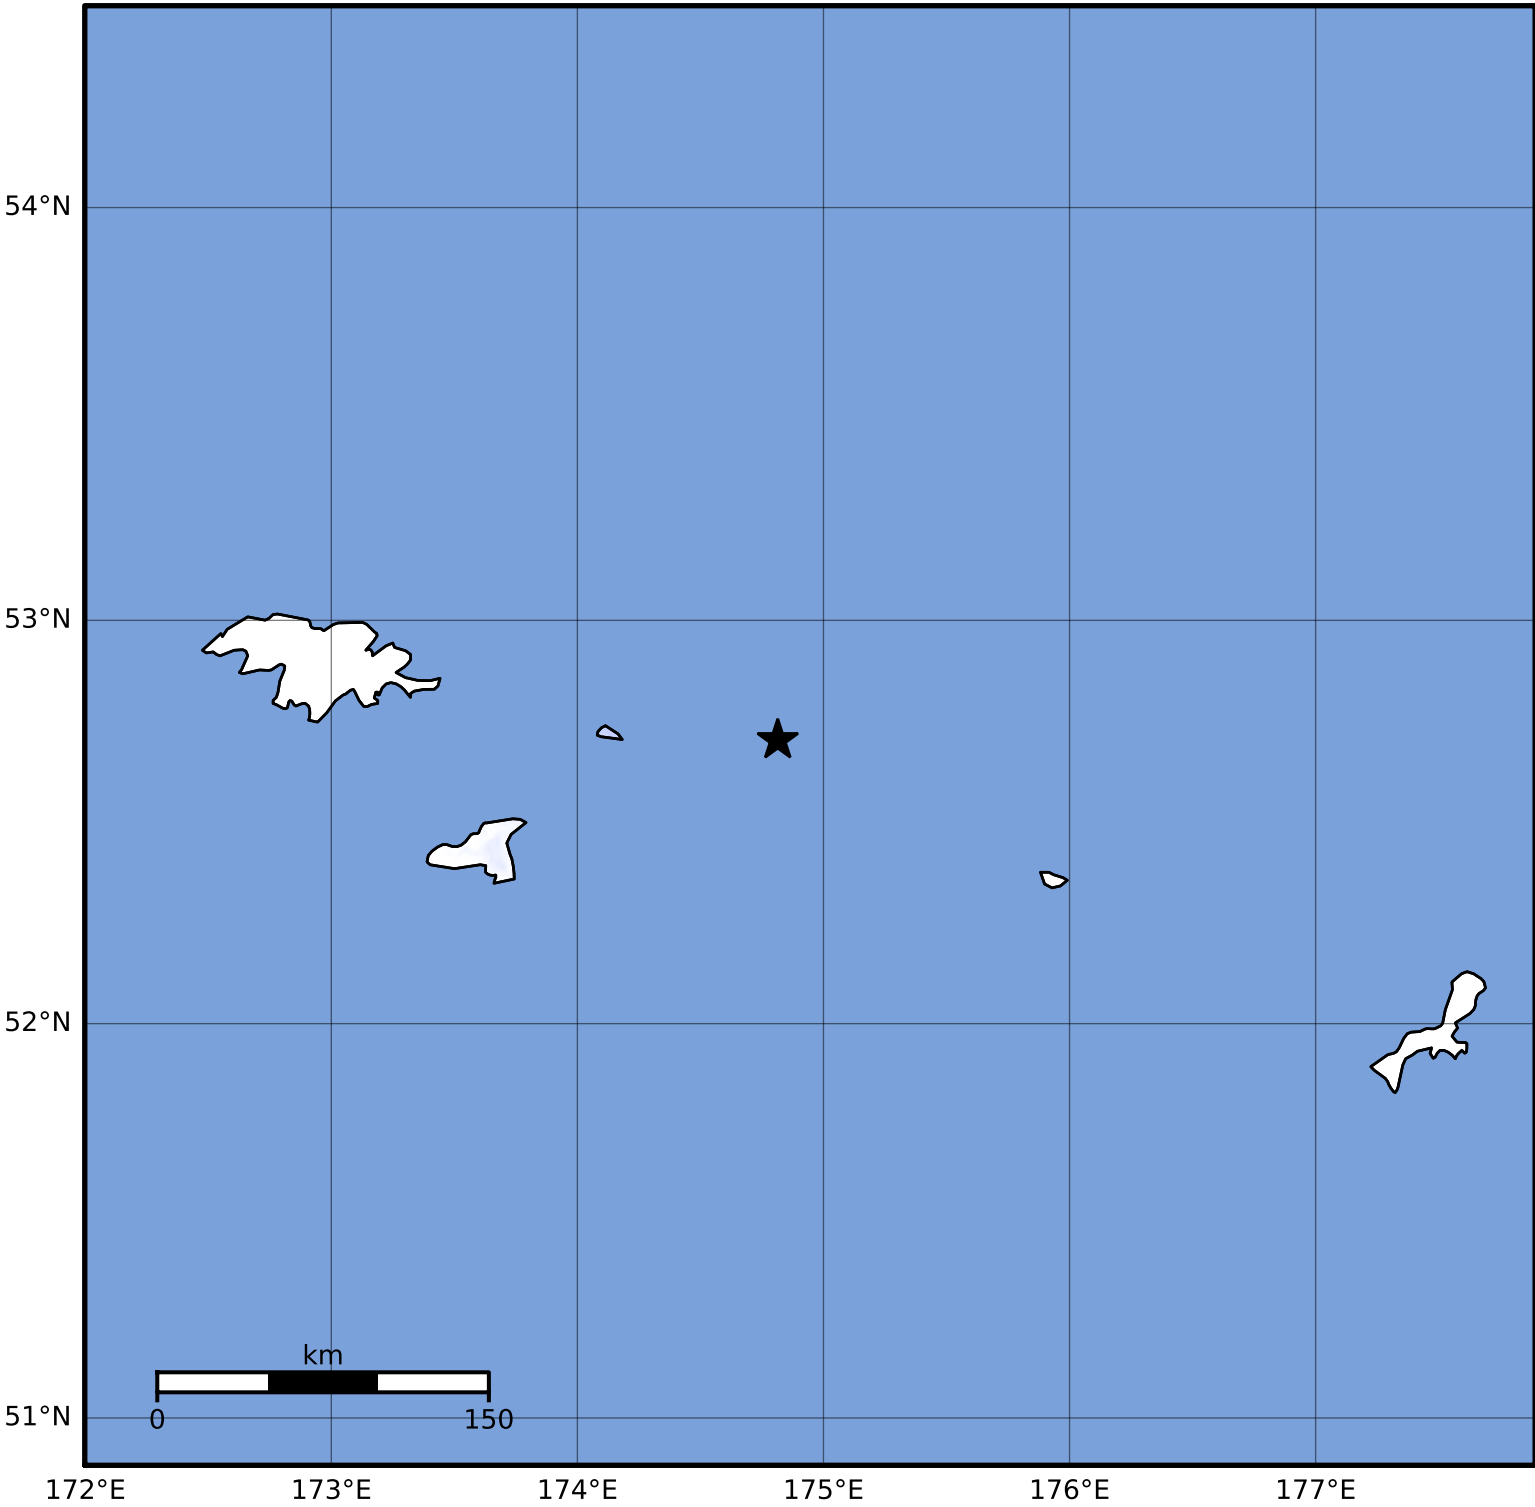

Macroseismic Intensity Map Alaska Earthquake Center
 ShakeMap: 47 km (29 miles) E of Shemya
 Nov 10, 2023 12:16:20 UTC M3.6 N52.71 E174.81 Depth: 23.9km ID:ak023efhzncw

SHAKING	Not felt	Weak	Light	Moderate	Strong	Very strong	Severe	Violent	Extreme
DAMAGE	None	None	None	Very light	Light	Moderate	Moderate/heavy	Heavy	Very heavy
PGA(%g)	<0.0464	0.297	2.76	6.2	11.5	21.5	40.1	74.7	>139
PGV(cm/s)	<0.0215	0.135	1.41	4.65	9.64	20	41.4	85.8	>178
INTENSITY	I	II-III	IV	V	VI	VII	VIII	IX	X+

Scale based on Worden et al. (2012) Version 1: Processed 2023-11-10T18:52:41Z
 △ Seismic Instrument ○ Reported Intensity ★ Epicenter