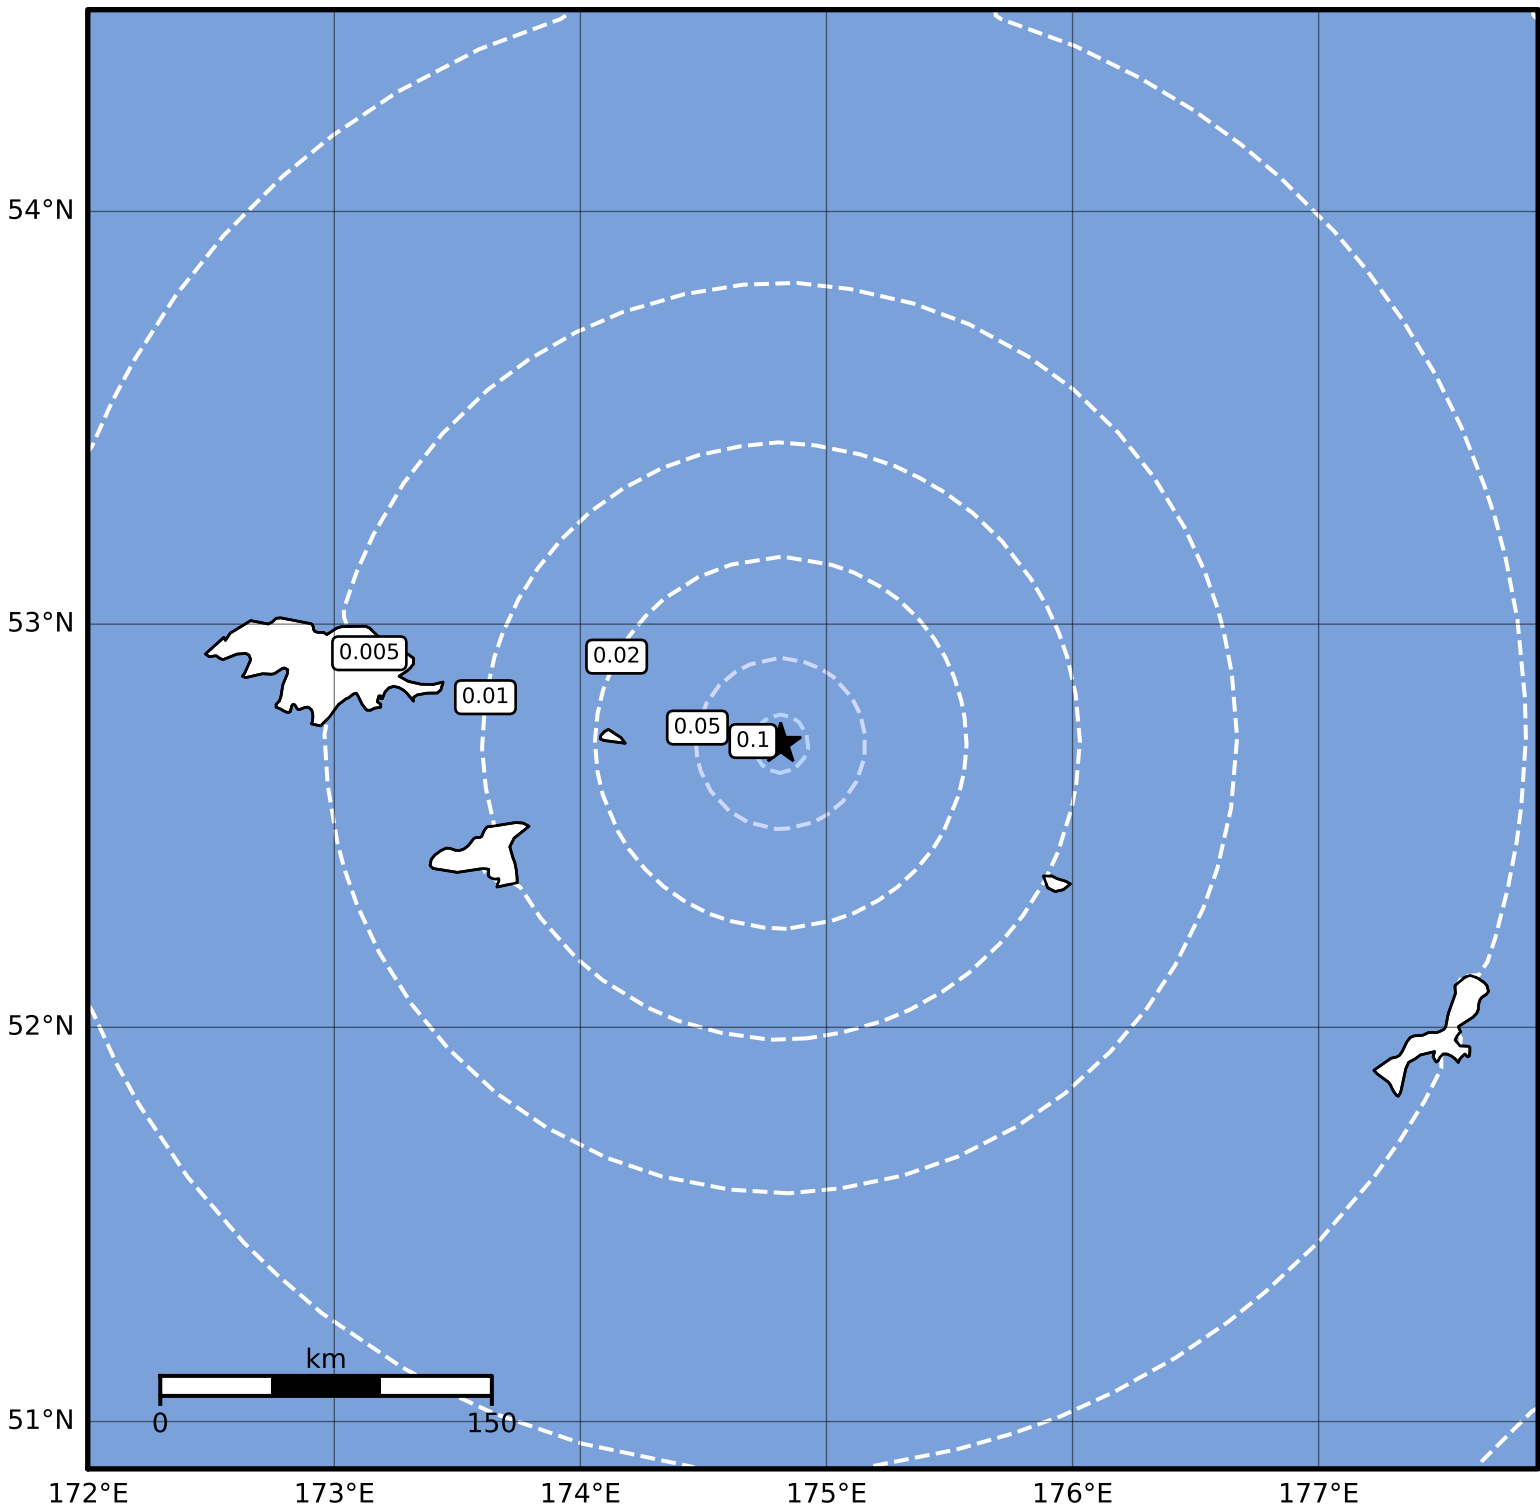

Peak Ground Velocity Map Alaska Earthquake Center  
 ShakeMap: 47 km (29 miles) E of Shemya  
 Nov 10, 2023 12:16:20 UTC M3.6 N52.71 E174.81 Depth: 23.9km ID:ak023efhzncw

Scale based on Worden et al. (2012)

Version 1: Processed 2023-11-10T18:52:41Z

△ Seismic Instrument ○ Reported Intensity

★ Epicenter