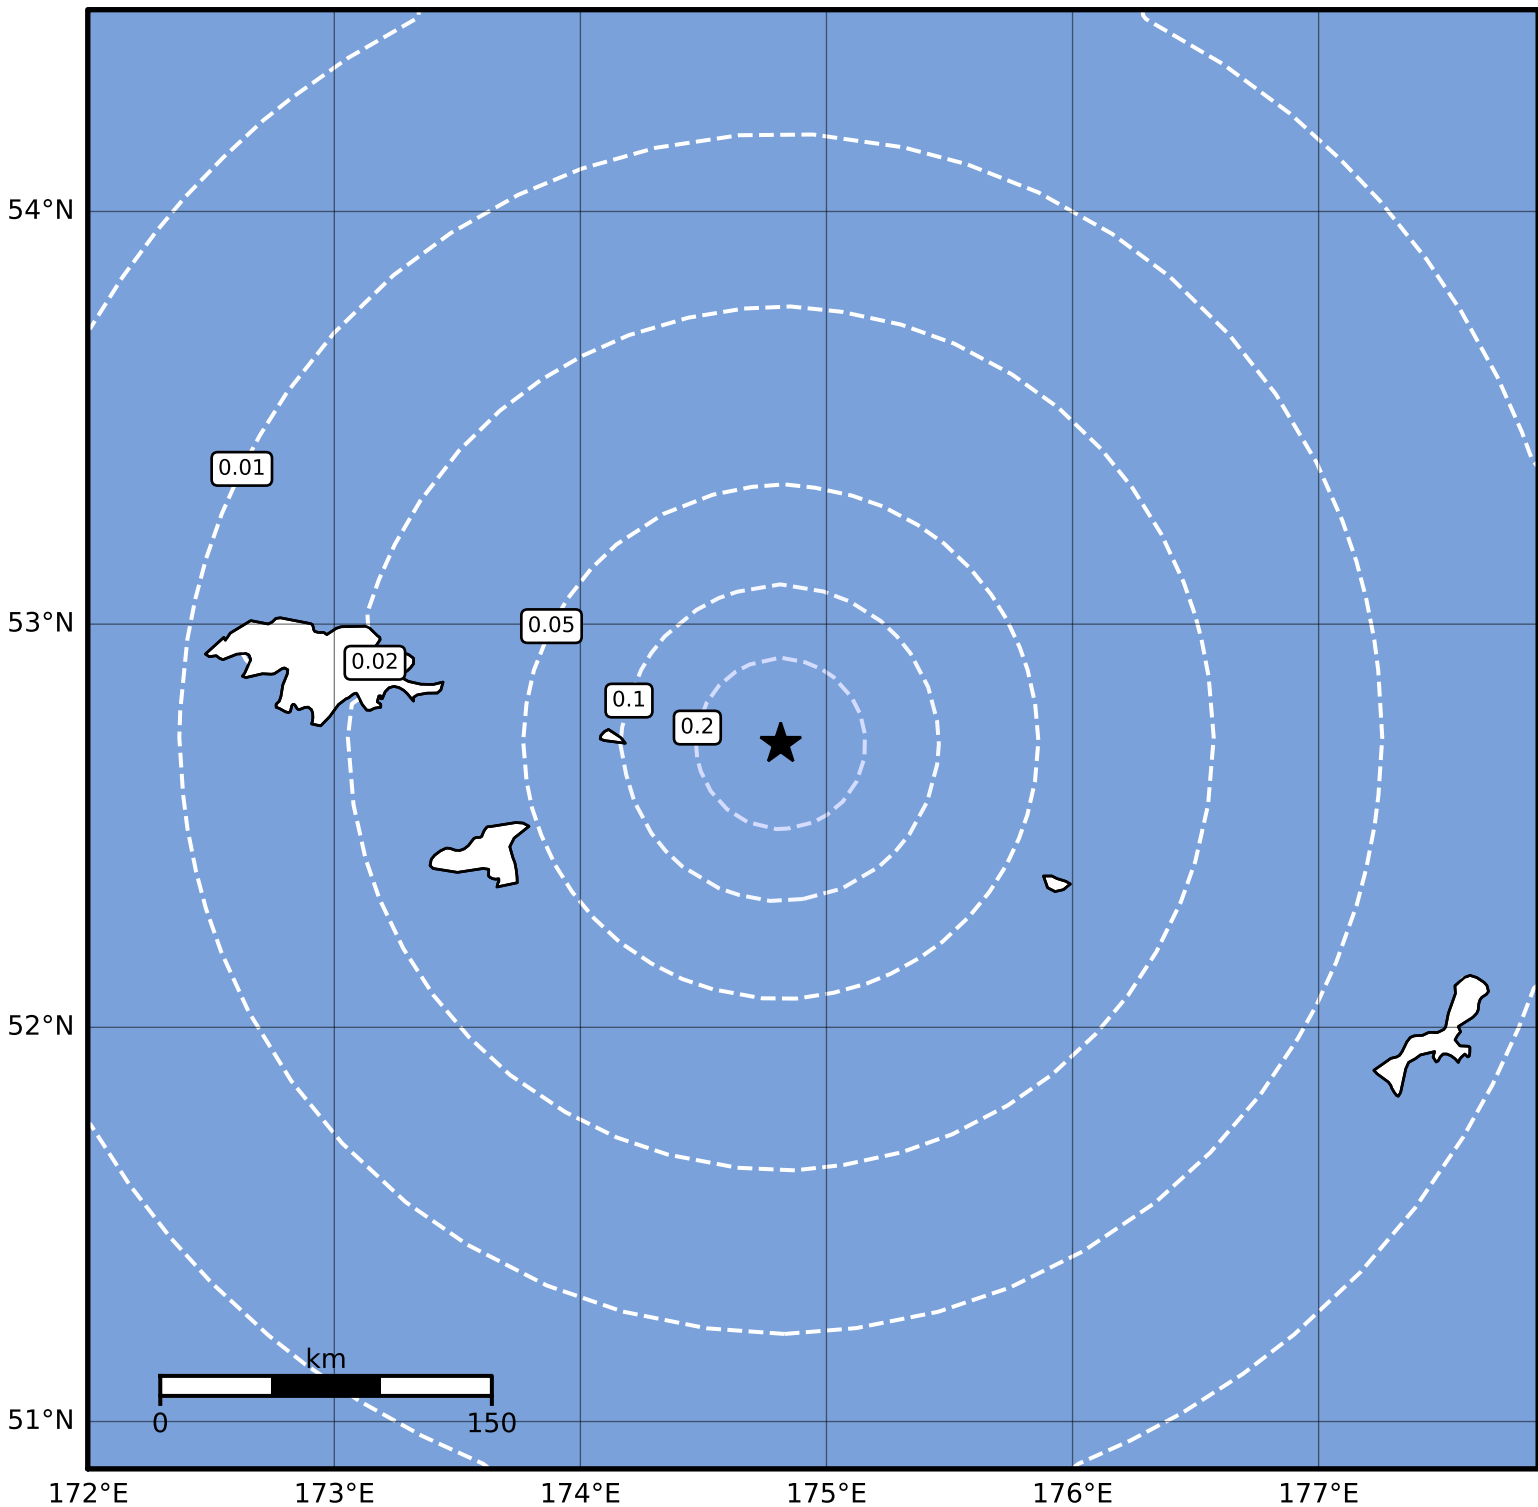

0.3 Second Peak Spectral Acceleration Map Alaska Earthquake Center  
 ShakeMap: 47 km (29 miles) E of Shemya  
 Nov 10, 2023 12:16:20 UTC M3.6 N52.71 E174.81 Depth: 23.9km ID:ak023efhzncw

SA(0.3) (%g)	0.1	0.2	0.5	1	2	5	10	20	50	100	200

Scale based on Worden et al. (2012)

Version 1: Processed 2023-11-10T18:52:41Z

△ Seismic Instrument ○ Reported Intensity

★ Epicenter