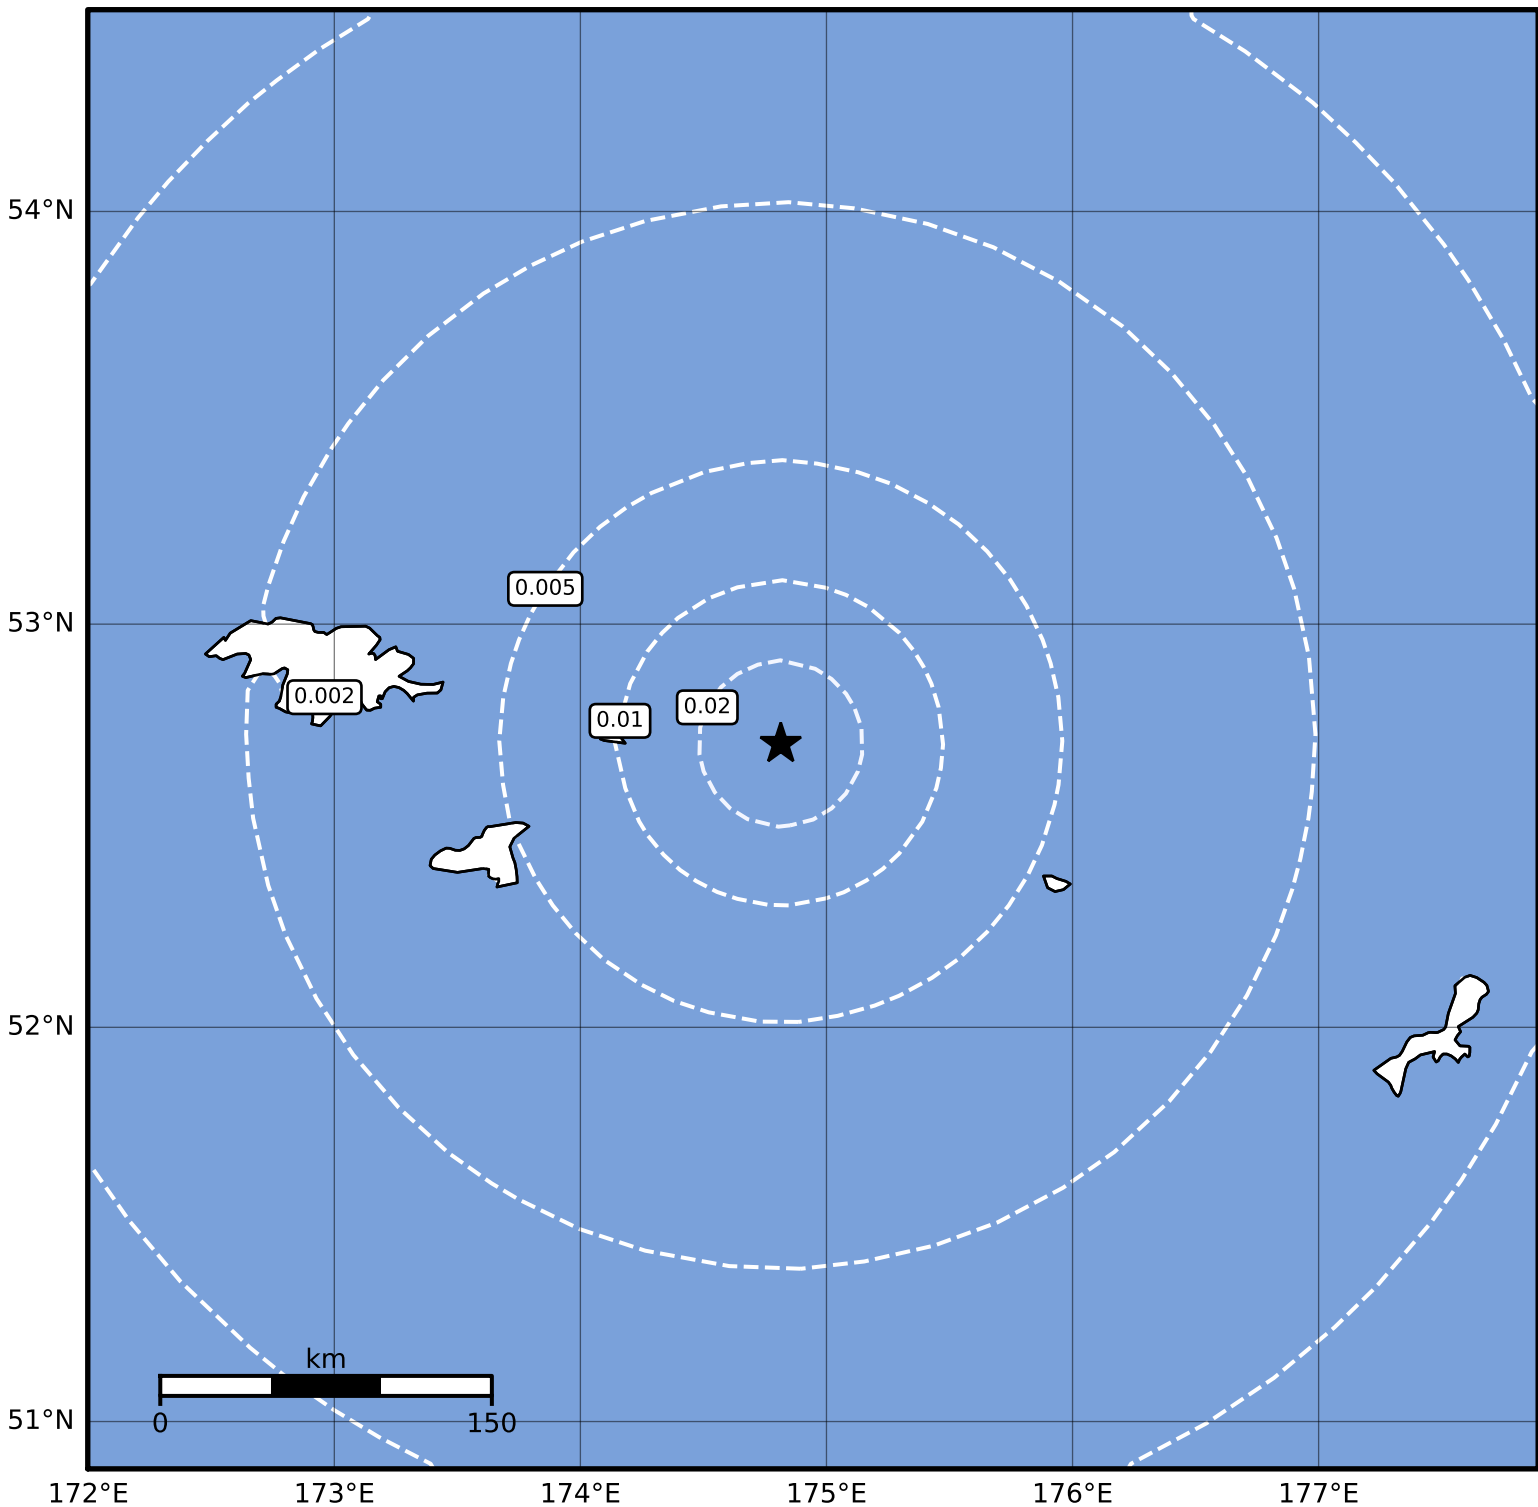

1.0 Second Peak Spectral Acceleration Map Alaska Earthquake Center
 ShakeMap: 47 km (29 miles) E of Shemya
 Nov 10, 2023 12:16:20 UTC M3.6 N52.71 E174.81 Depth: 23.9km ID:ak023efhzncw

SA(1.0) (%g)	0.1	0.2	0.5	1	2	5	10	20	50	100	200
--------------	-----	-----	-----	---	---	---	----	----	----	-----	-----

Scale based on Worden et al. (2012)

Version 1: Processed 2023-11-10T18:52:41Z

△ Seismic Instrument ○ Reported Intensity

★ Epicenter