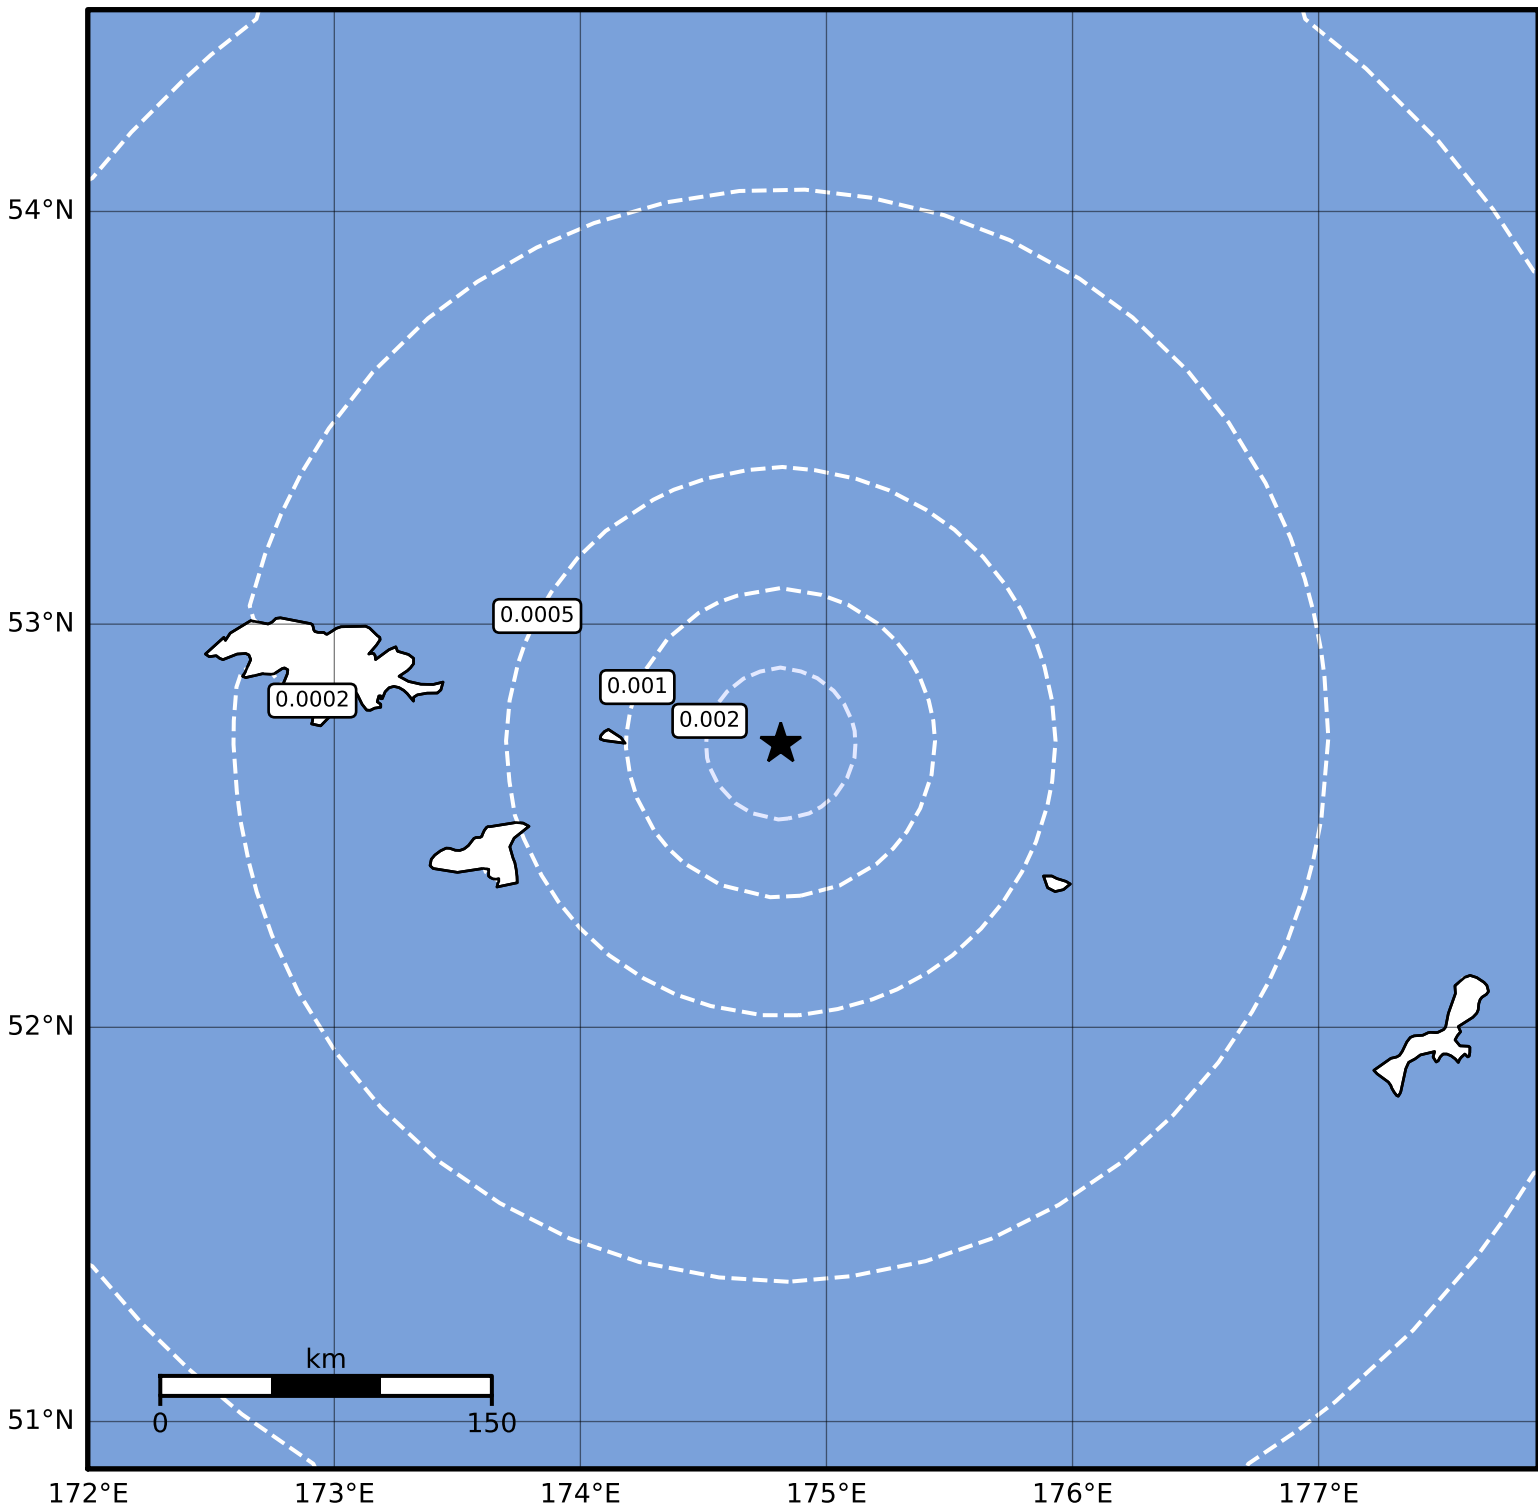

3.0 Second Peak Spectral Acceleration Map Alaska Earthquake Center
 ShakeMap: 47 km (29 miles) E of Shemya
 Nov 10, 2023 12:16:20 UTC M3.6 N52.71 E174.81 Depth: 23.9km ID:ak023efhzncw

Scale based on Worden et al. (2012)

Version 1: Processed 2023-11-10T18:52:41Z

△ Seismic Instrument ○ Reported Intensity

★ Epicenter