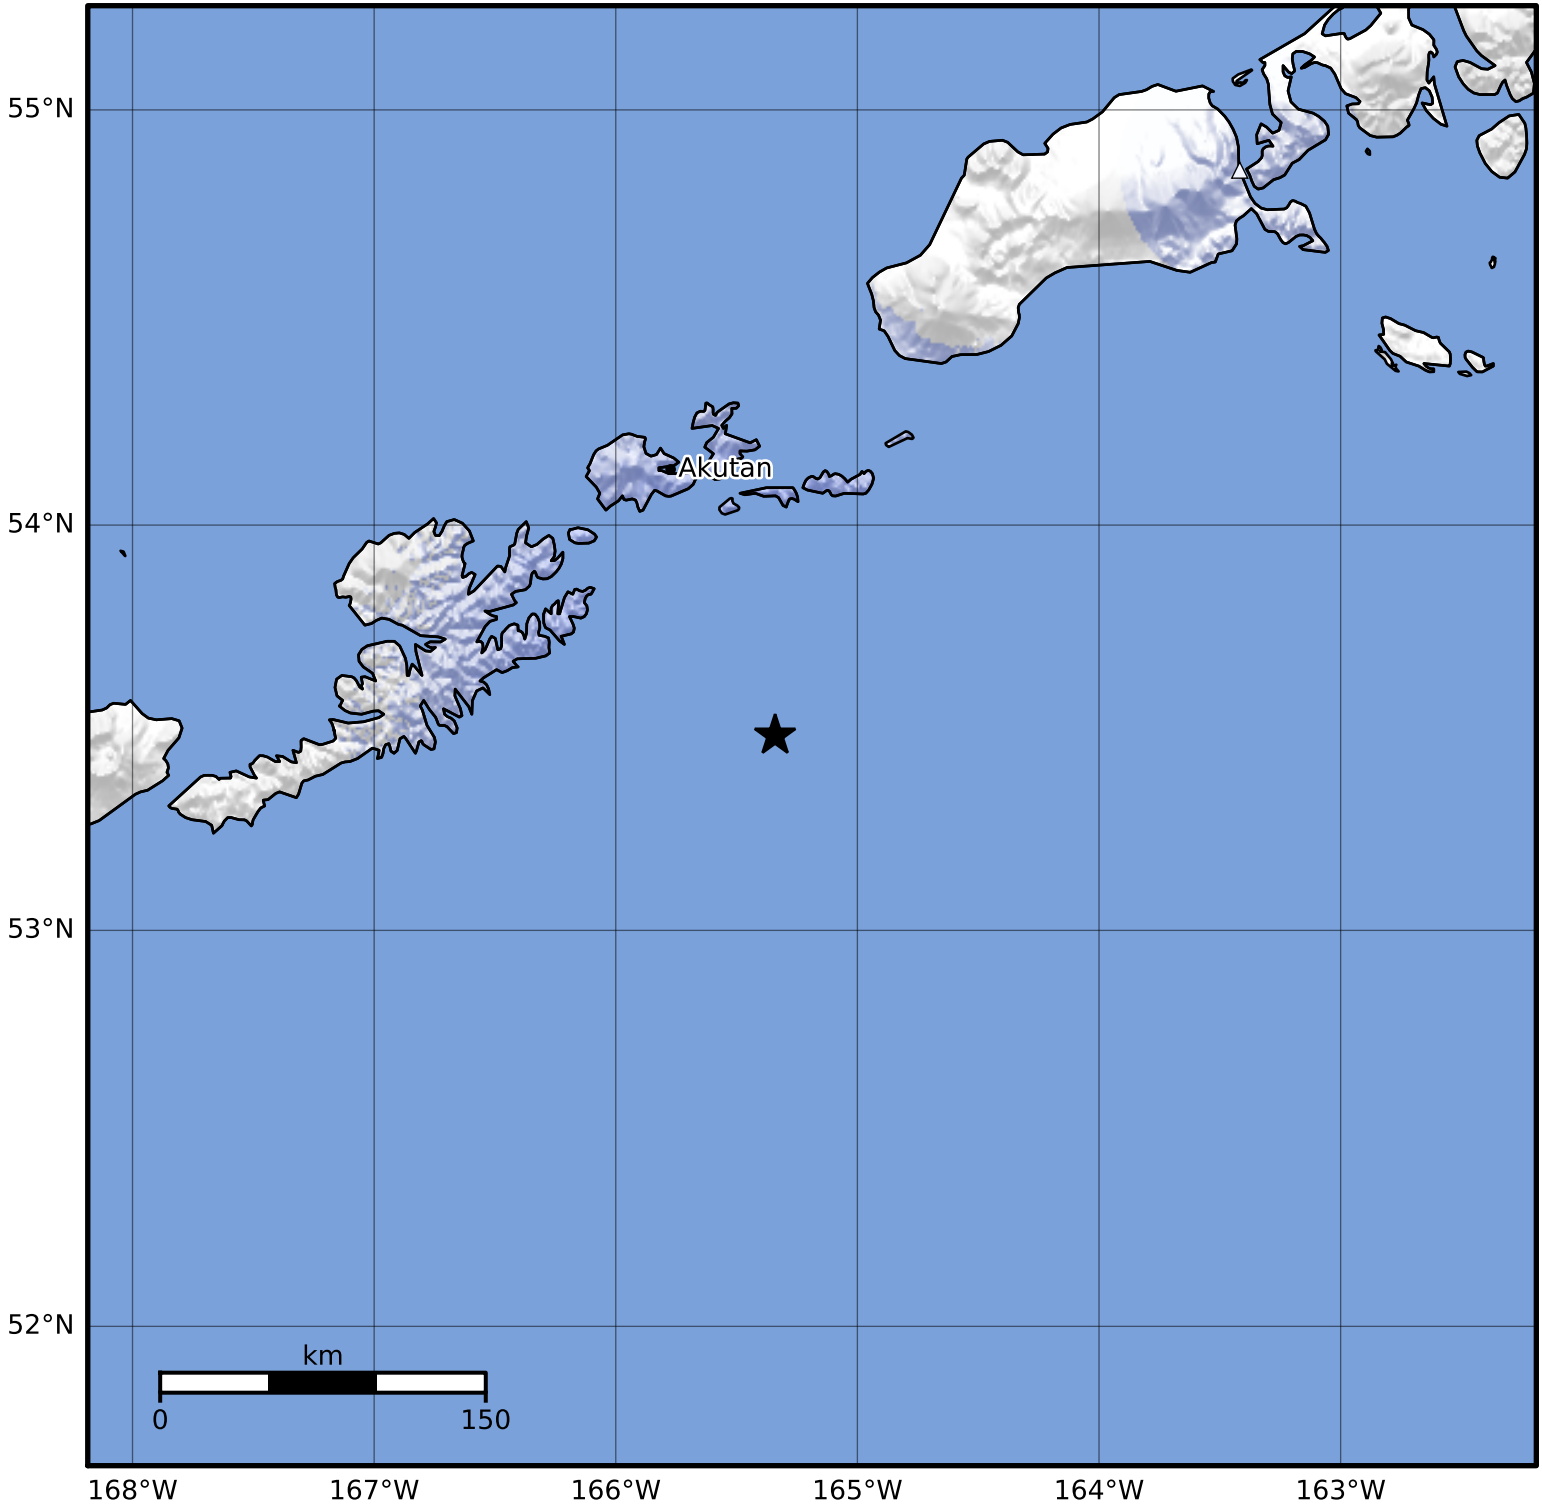

Macroseismic Intensity Map Alaska Earthquake Center
 ShakeMap: 78 km (48 miles) SSE of Akutan
 Nov 12, 2023 05:50:33 UTC M4.2 N53.48 W165.34 Depth: 25.6km ID:ak023eip3mko

| SHAKING | Not felt | Weak | Light | Moderate | Strong | Very strong | Severe | Violent | Extreme |
|-----------|----------|---------------|-----------|------------|-----------|-------------|----------------|-----------|------------|
| DAMAGE | None | None | None | Very light | Light | Moderate | Moderate/heavy | Heavy | Very heavy |
| PGA(%g) | <0.0464 | 0.297 | 2.76 | 6.2 | 11.5 | 21.5 | 40.1 | 74.7 | >139 |
| PGV(cm/s) | <0.0215 | 0.135 | 1.41 | 4.65 | 9.64 | 20 | 41.4 | 85.8 | >178 |
| INTENSITY | I | II-III | IV | V | VI | VII | VIII | IX | X+ |

Scale based on Worden et al. (2012)

Version 2: Processed 2023-11-12T06:24:44Z

△ Seismic Instrument ○ Reported Intensity

★ Epicenter