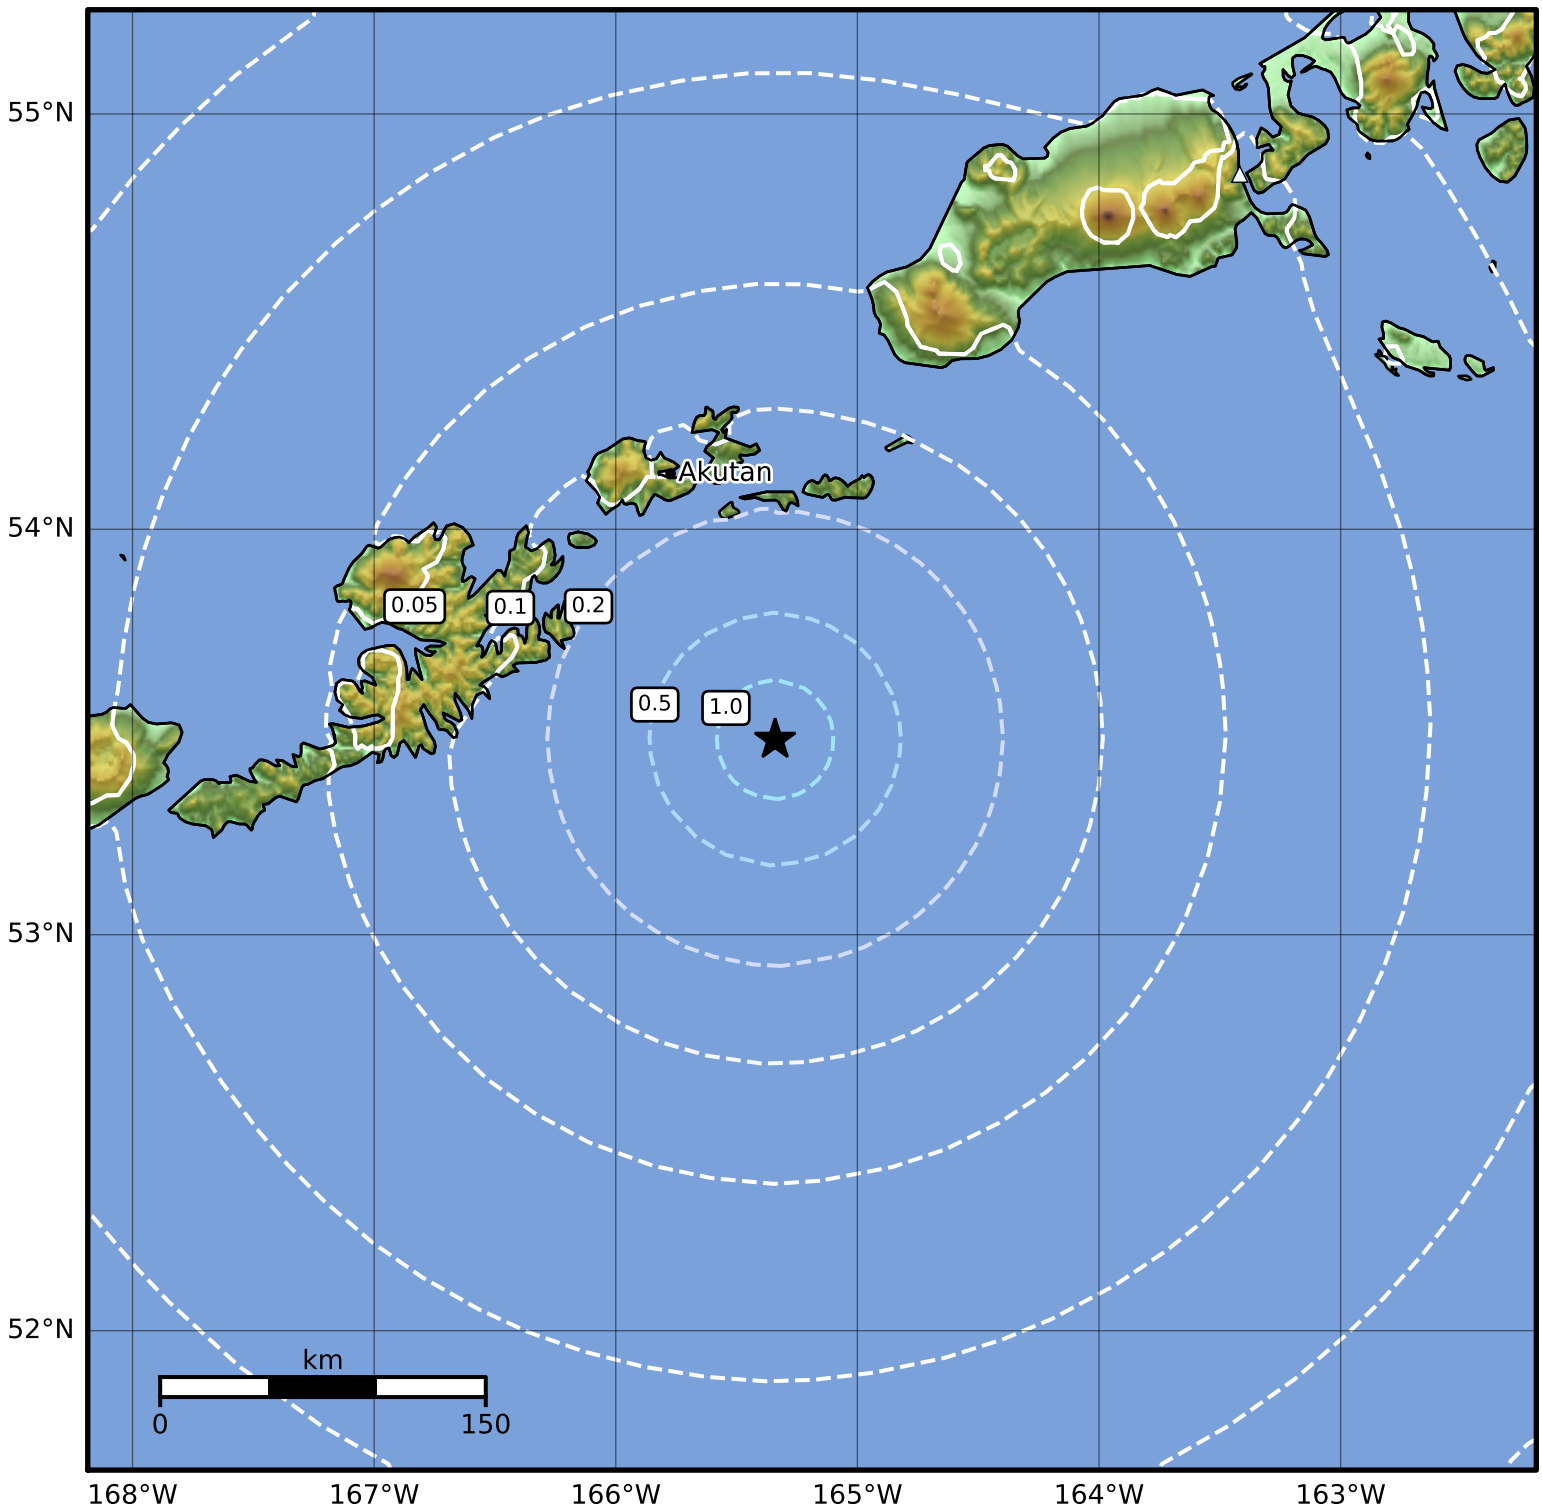

0.3 Second Peak Spectral Acceleration Map Alaska Earthquake Center
 ShakeMap: 78 km (48 miles) SSE of Akutan
 Nov 12, 2023 05:50:33 UTC M4.2 N53.48 W165.34 Depth: 25.6km ID:ak023eip3mko

SA(0.3) (%g)	0.1	0.2	0.5	1	2	5	10	20	50	100	200
---------------------	------------	------------	------------	----------	----------	----------	-----------	-----------	-----------	------------	------------

Scale based on Worden et al. (2012)

Version 2: Processed 2023-11-12T06:24:44Z

△ Seismic Instrument ○ Reported Intensity

★ Epicenter