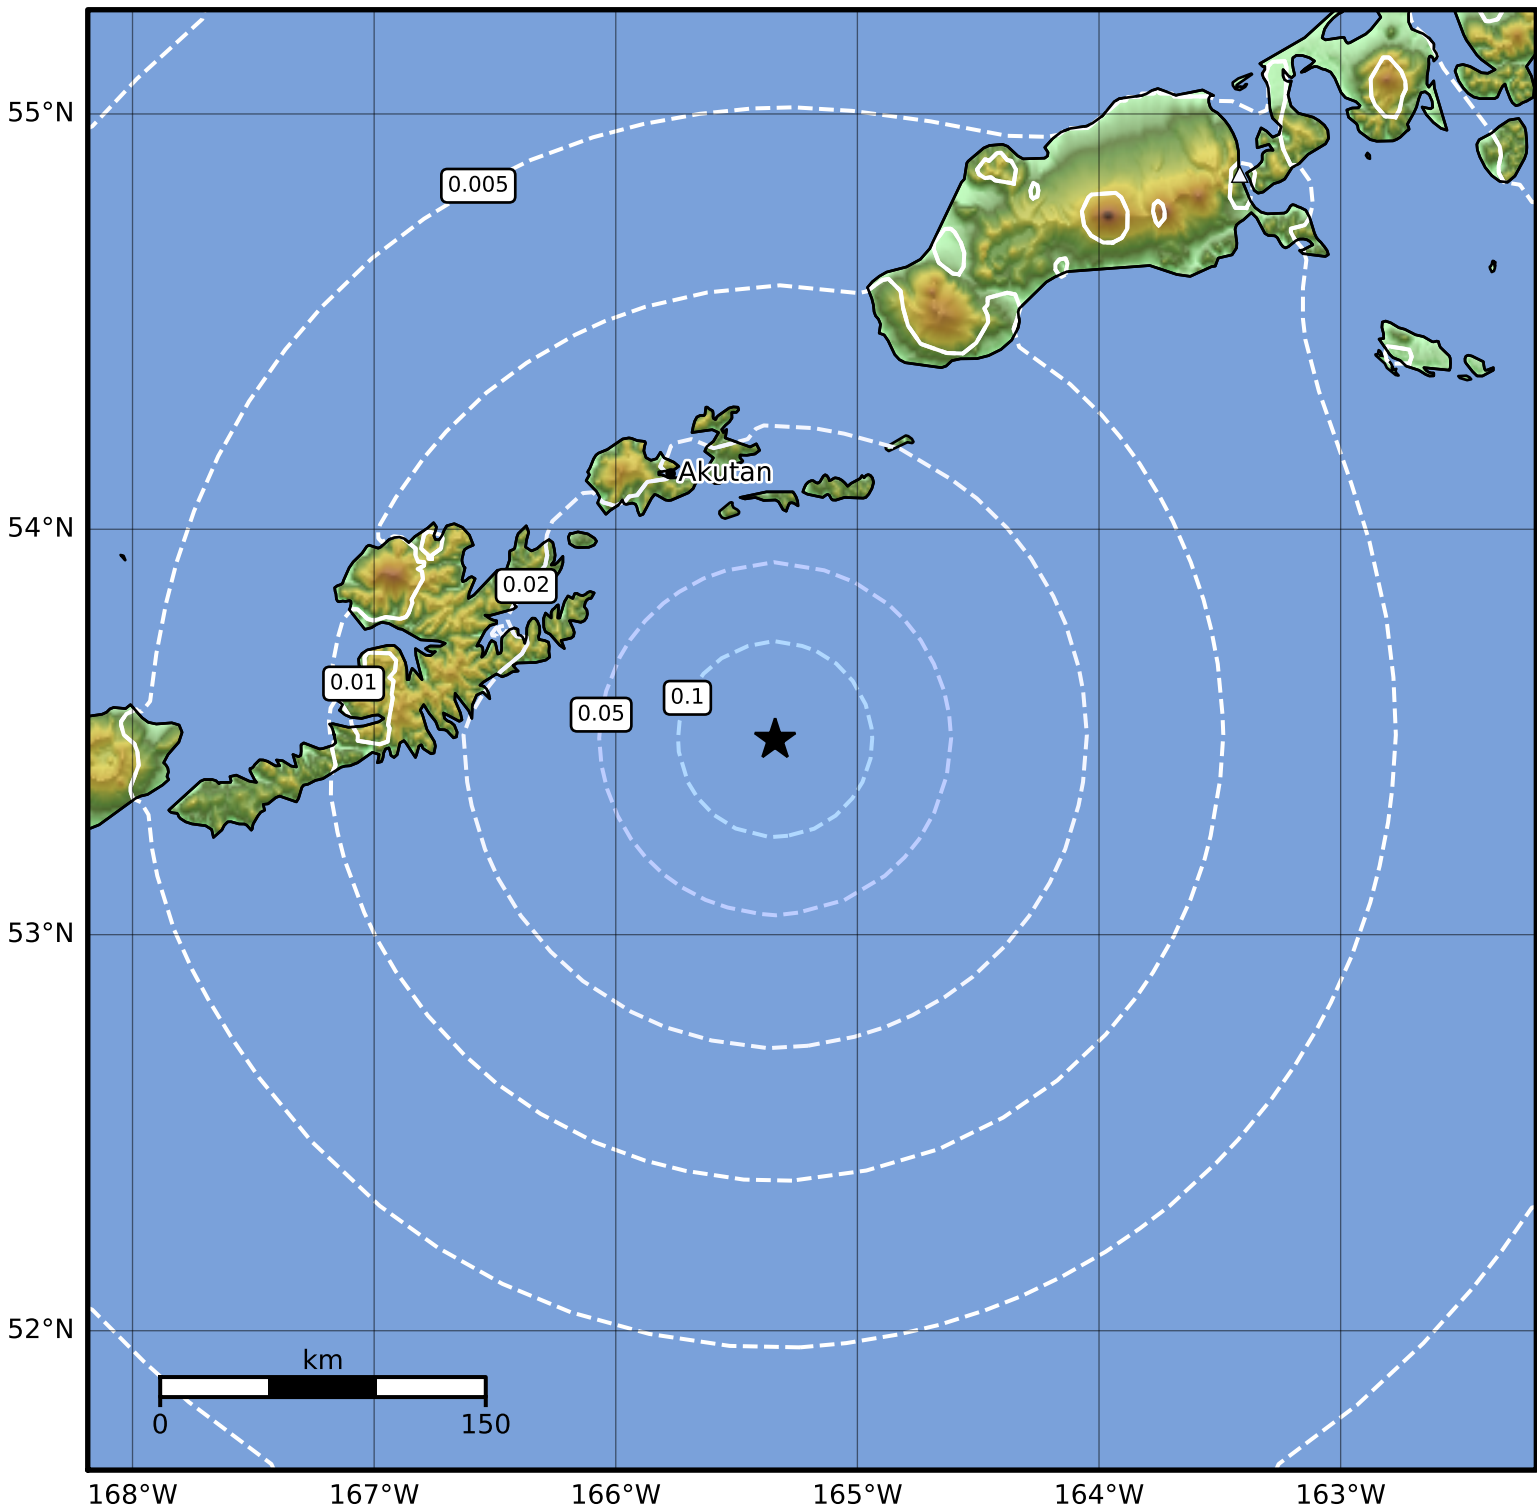

1.0 Second Peak Spectral Acceleration Map Alaska Earthquake Center
ShakeMap: 78 km (48 miles) SSE of Akutan
Nov 12, 2023 05:50:33 UTC M4.2 N53.48 W165.34 Depth: 25.6km ID:ak023eip3mko

SA(1.0) (%g)	0.1	0.2	0.5	1	2	5	10	20	50	100	200
--------------	-----	-----	-----	---	---	---	----	----	----	-----	-----

Scale based on Worden et al. (2012)

△ Seismic Instrument ○ Reported Intensity

★ Epicenter

Version 2: Processed 2023-11-12T06:24:44Z