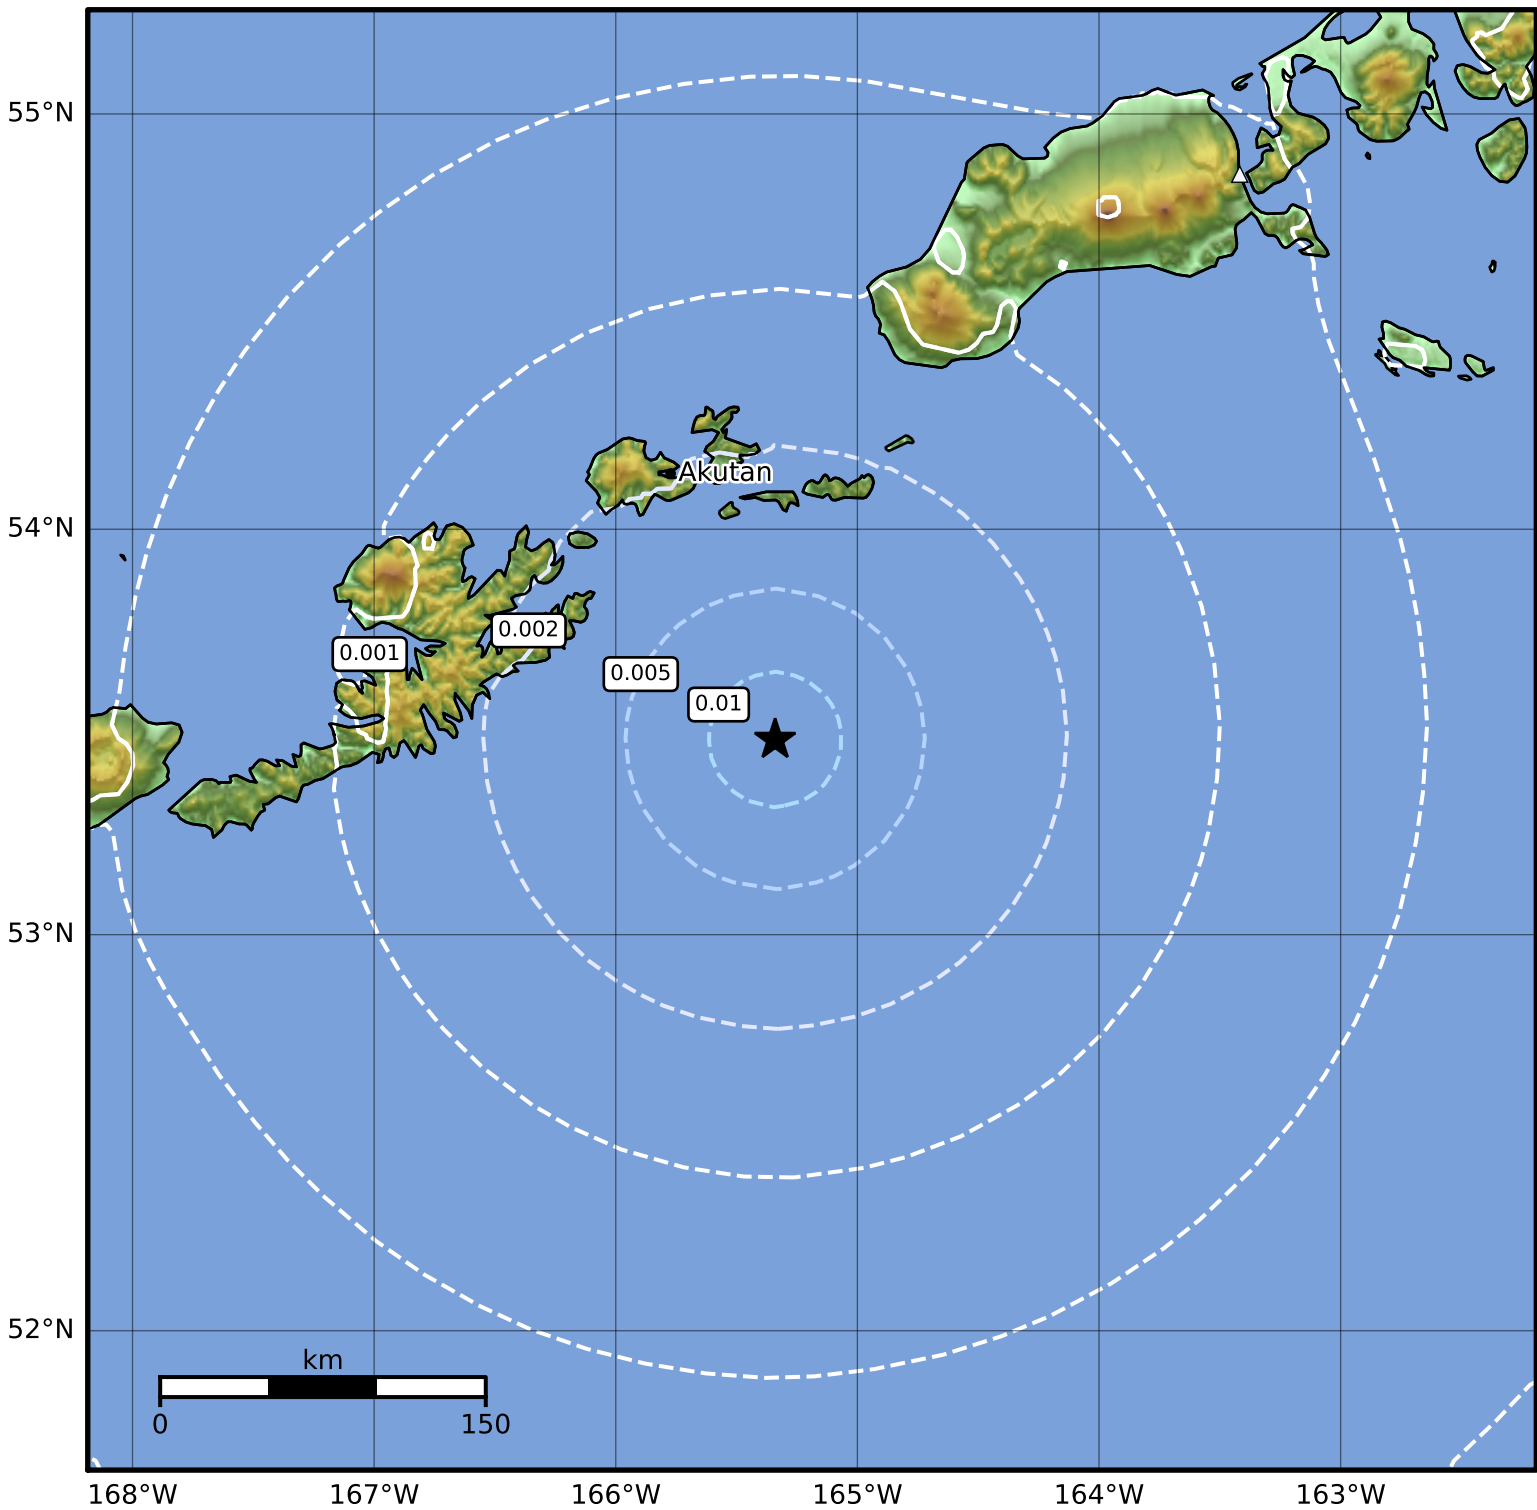

3.0 Second Peak Spectral Acceleration Map Alaska Earthquake Center
ShakeMap: 78 km (48 miles) SSE of Akutan
Nov 12, 2023 05:50:33 UTC M4.2 N53.48 W165.34 Depth: 25.6km ID:ak023eip3mko

Scale based on Worden et al. (2012)

△ Seismic Instrument ○ Reported Intensity

★ Epicenter

Version 2: Processed 2023-11-12T06:24:44Z