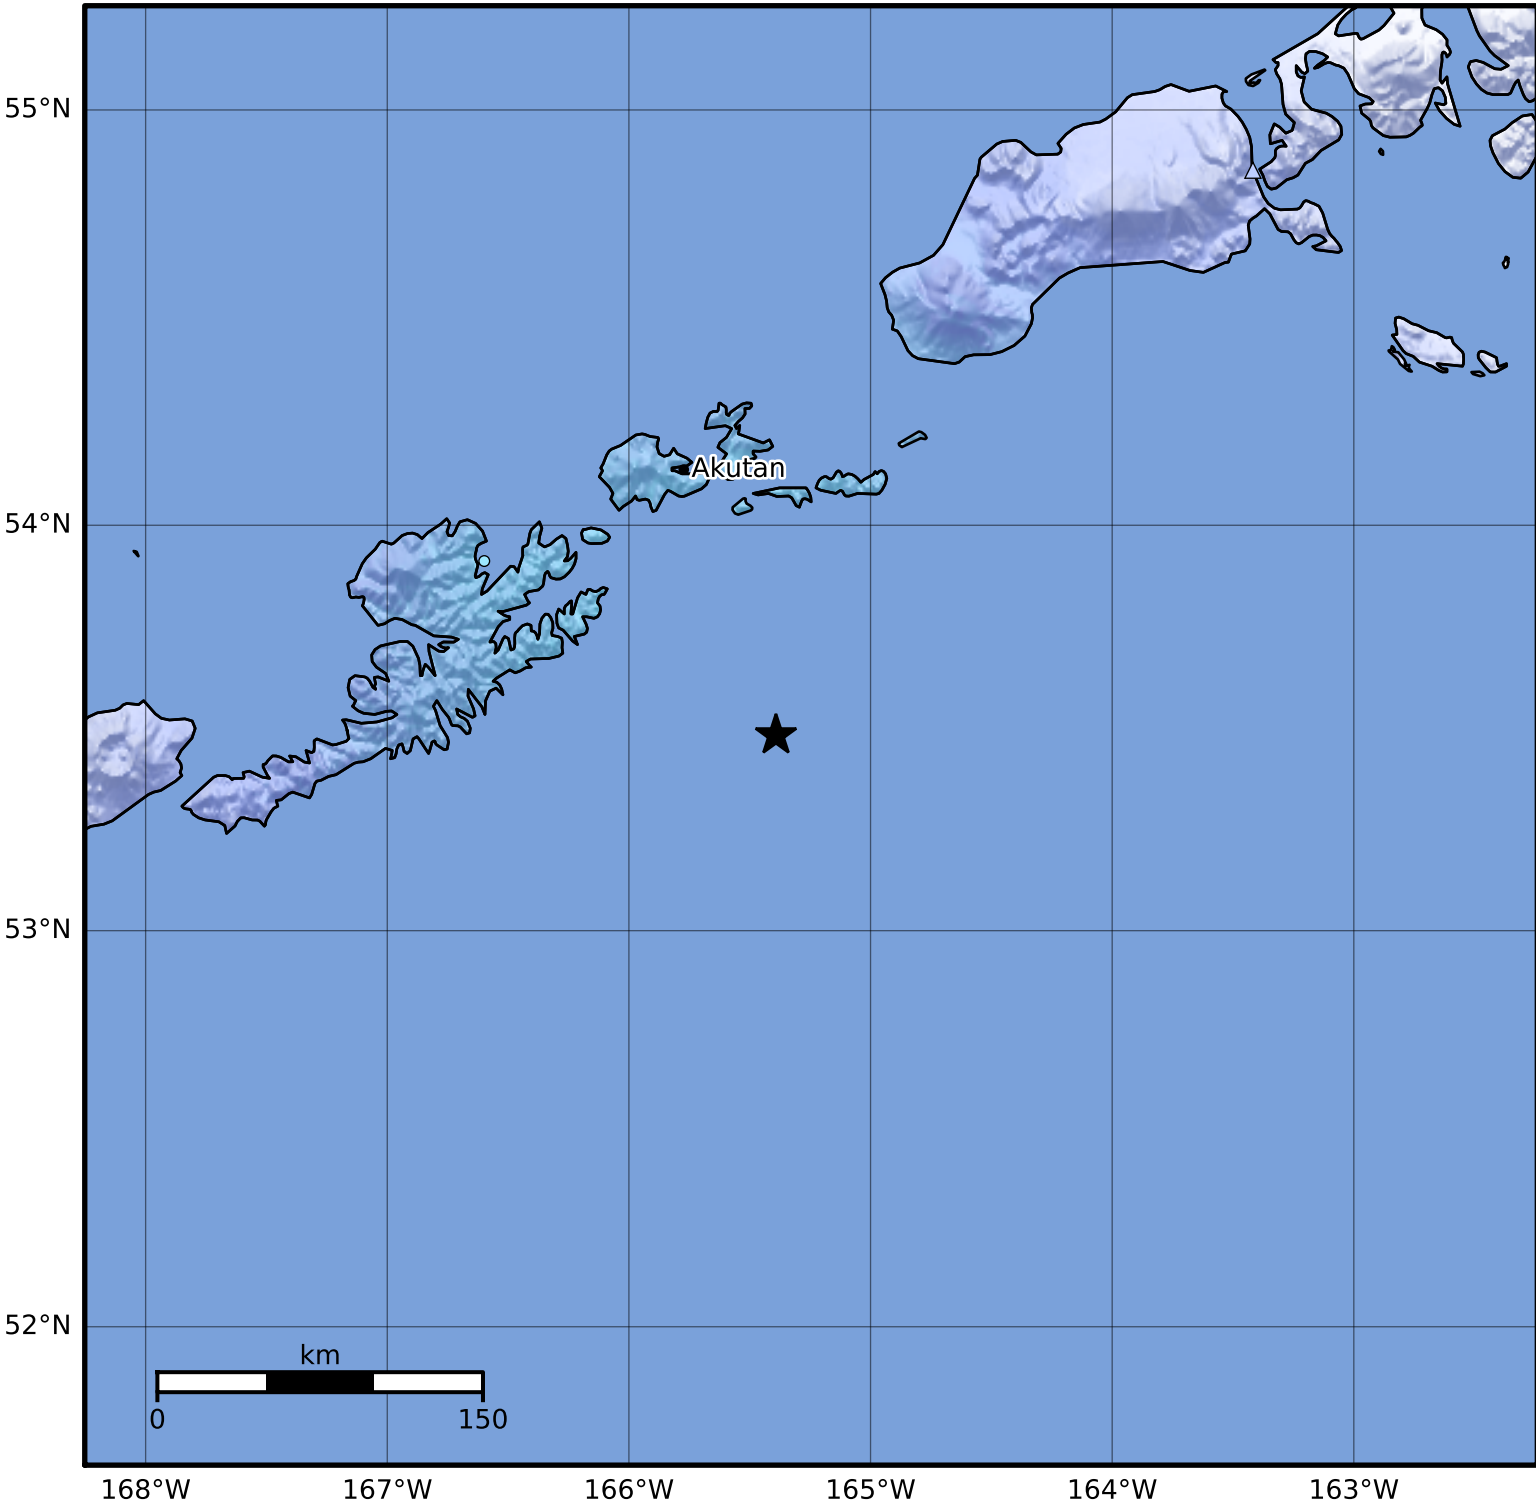

Macroseismic Intensity Map Alaska Earthquake Center
 ShakeMap: 76 km (47 miles) SSE of Akutan
 Nov 12, 2023 08:25:41 UTC M4.6 N53.49 W165.39 Depth: 25.5km ID:ak023eiqq18

SHAKING	Not felt	Weak	Light	Moderate	Strong	Very strong	Severe	Violent	Extreme
DAMAGE	None	None	None	Very light	Light	Moderate	Moderate/heavy	Heavy	Very heavy
PGA(%g)	<0.0464	0.297	2.76	6.2	11.5	21.5	40.1	74.7	>139
PGV(cm/s)	<0.0215	0.135	1.41	4.65	9.64	20	41.4	85.8	>178
INTENSITY	I	II-III	IV	V	VI	VII	VIII	IX	X+

Scale based on Worden et al. (2012) Version 2: Processed 2023-11-12T20:34:56Z
 △ Seismic Instrument ○ Reported Intensity ★ Epicenter