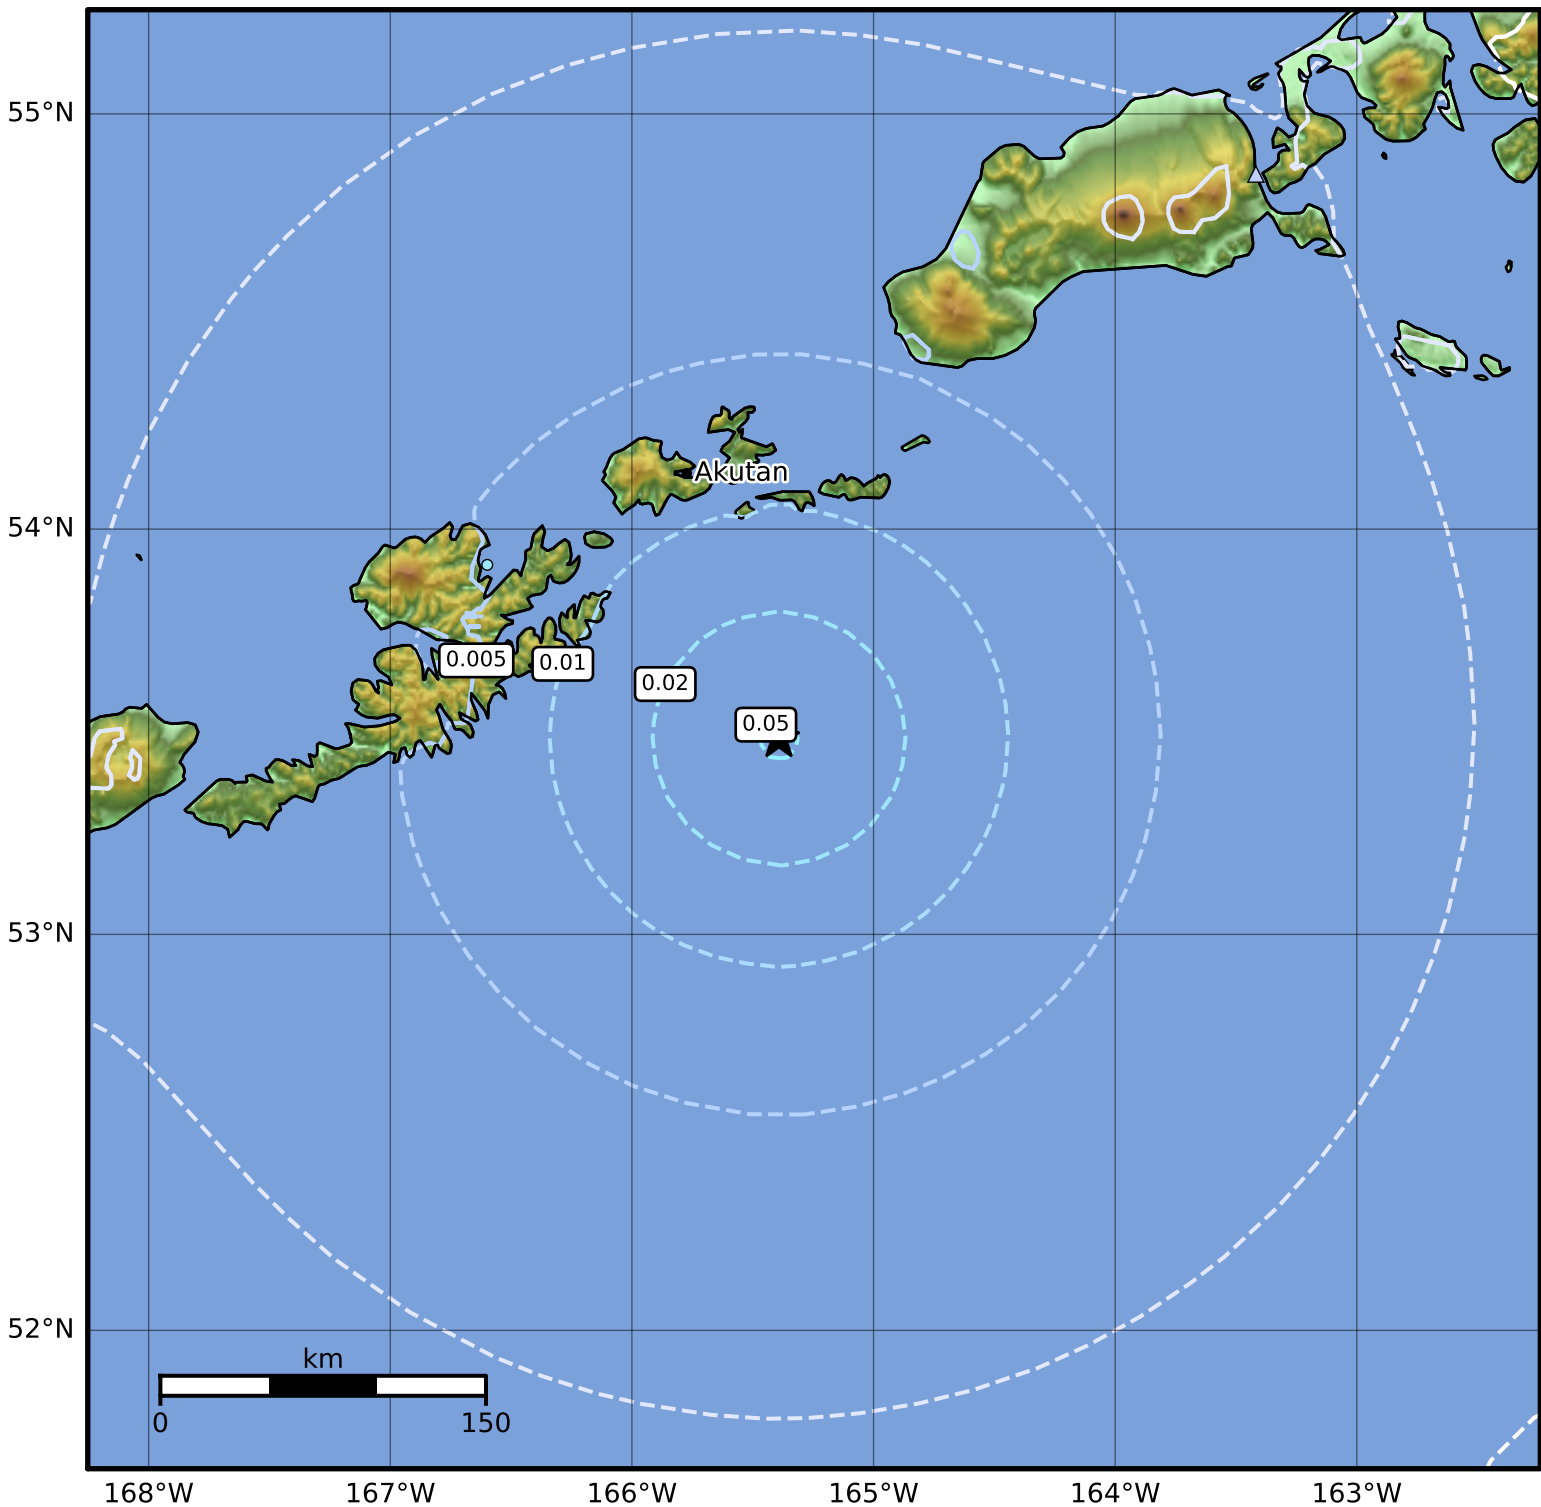

3.0 Second Peak Spectral Acceleration Map Alaska Earthquake Center
ShakeMap: 76 km (47 miles) SSE of Akutan
Nov 12, 2023 08:25:41 UTC M4.6 N53.49 W165.39 Depth: 25.5km ID:ak023eiqq118

Scale based on Worden et al. (2012)

Version 2: Processed 2023-11-12T20:34:56Z

△ Seismic Instrument ○ Reported Intensity

★ Epicenter