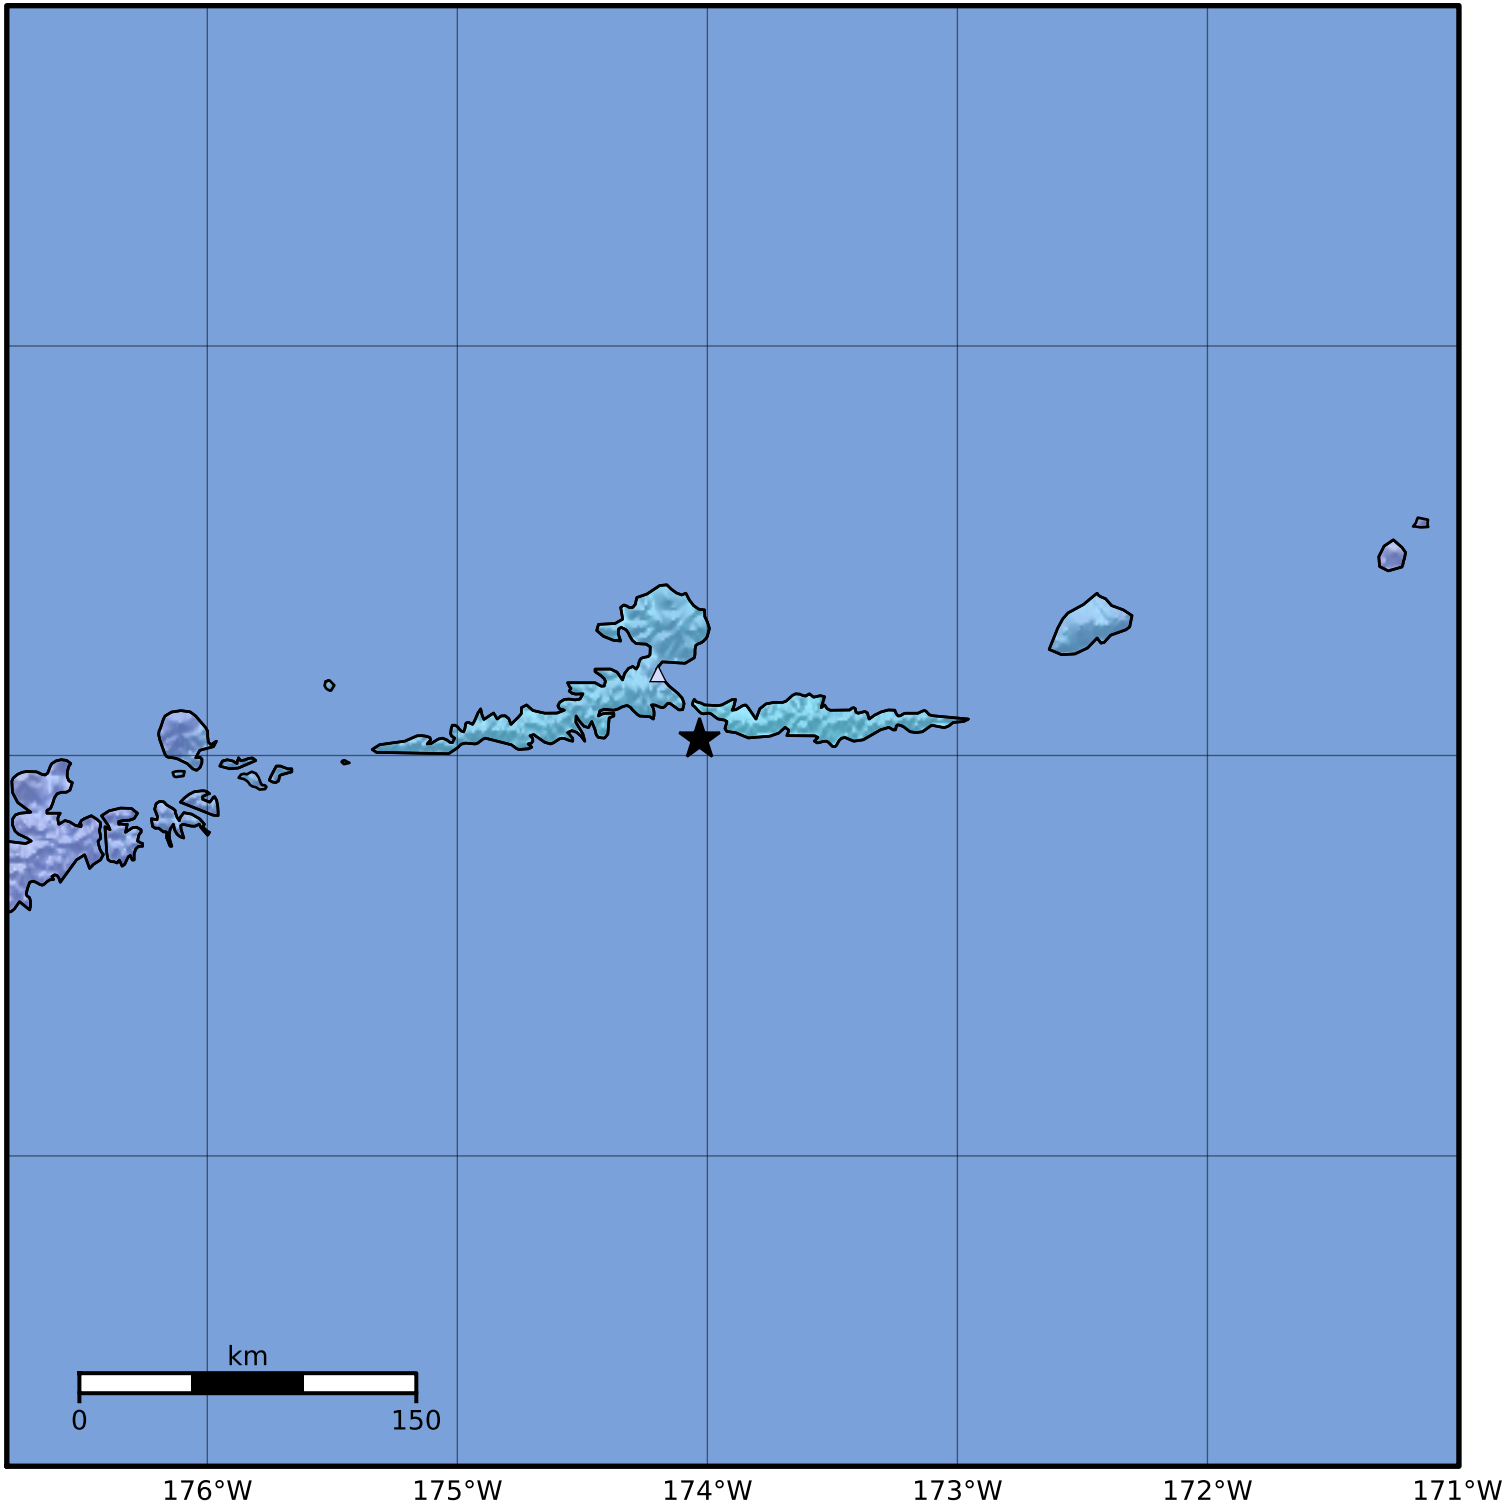

Macroseismic Intensity Map Alaska Earthquake Center
 ShakeMap: 20 km (12 miles) SE of Atka
 Nov 13, 2023 19:10:09 UTC M4.5 N52.04 W174.03 Depth: 65.8km ID:ak023ekkqf10

SHAKING	Not felt	Weak	Light	Moderate	Strong	Very strong	Severe	Violent	Extreme
DAMAGE	None	None	None	Very light	Light	Moderate	Moderate/heavy	Heavy	Very heavy
PGA(%g)	<0.0464	0.297	2.76	6.2	11.5	21.5	40.1	74.7	>139
PGV(cm/s)	<0.0215	0.135	1.41	4.65	9.64	20	41.4	85.8	>178
INTENSITY	I	II-III	IV	V	VI	VII	VIII	IX	X+

Scale based on Worden et al. (2012) Version 2: Processed 2023-11-13T21:10:44Z
 △ Seismic Instrument ○ Reported Intensity ★ Epicenter