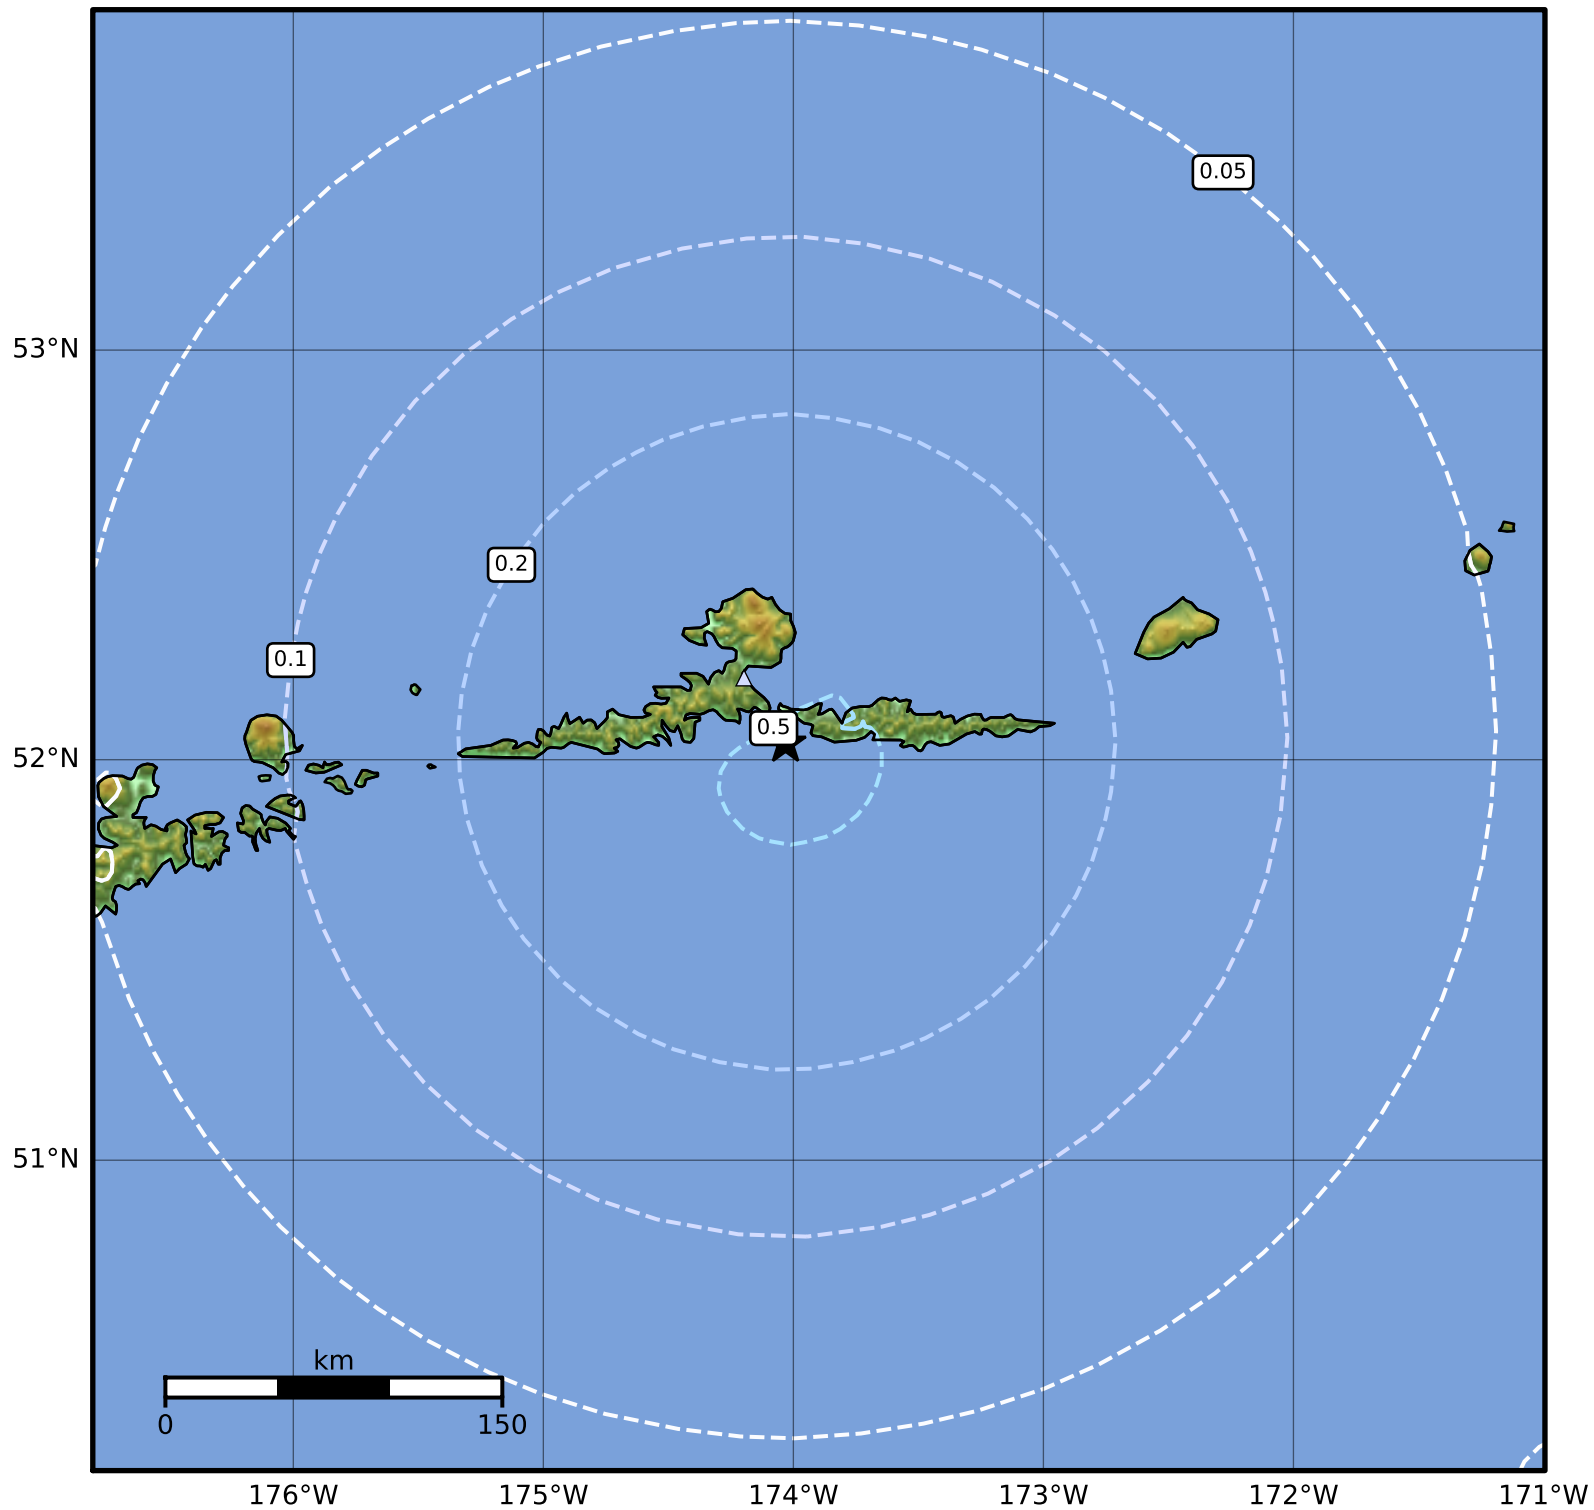

Peak Ground Acceleration Map Alaska Earthquake Center  
ShakeMap: 20 km (12 miles) SE of Atka  
Nov 13, 2023 19:10:09 UTC M4.5 N52.04 W174.03 Depth: 65.8km ID:ak023ekkqf10

PGA (%g)	0.1	0.2	0.5	1	2	5	10	20	50	100	200
----------	-----	-----	-----	---	---	---	----	----	----	-----	-----

Scale based on Worden et al. (2012)

Version 2: Processed 2023-11-13T21:10:44Z

△ Seismic Instrument ○ Reported Intensity

★ Epicenter