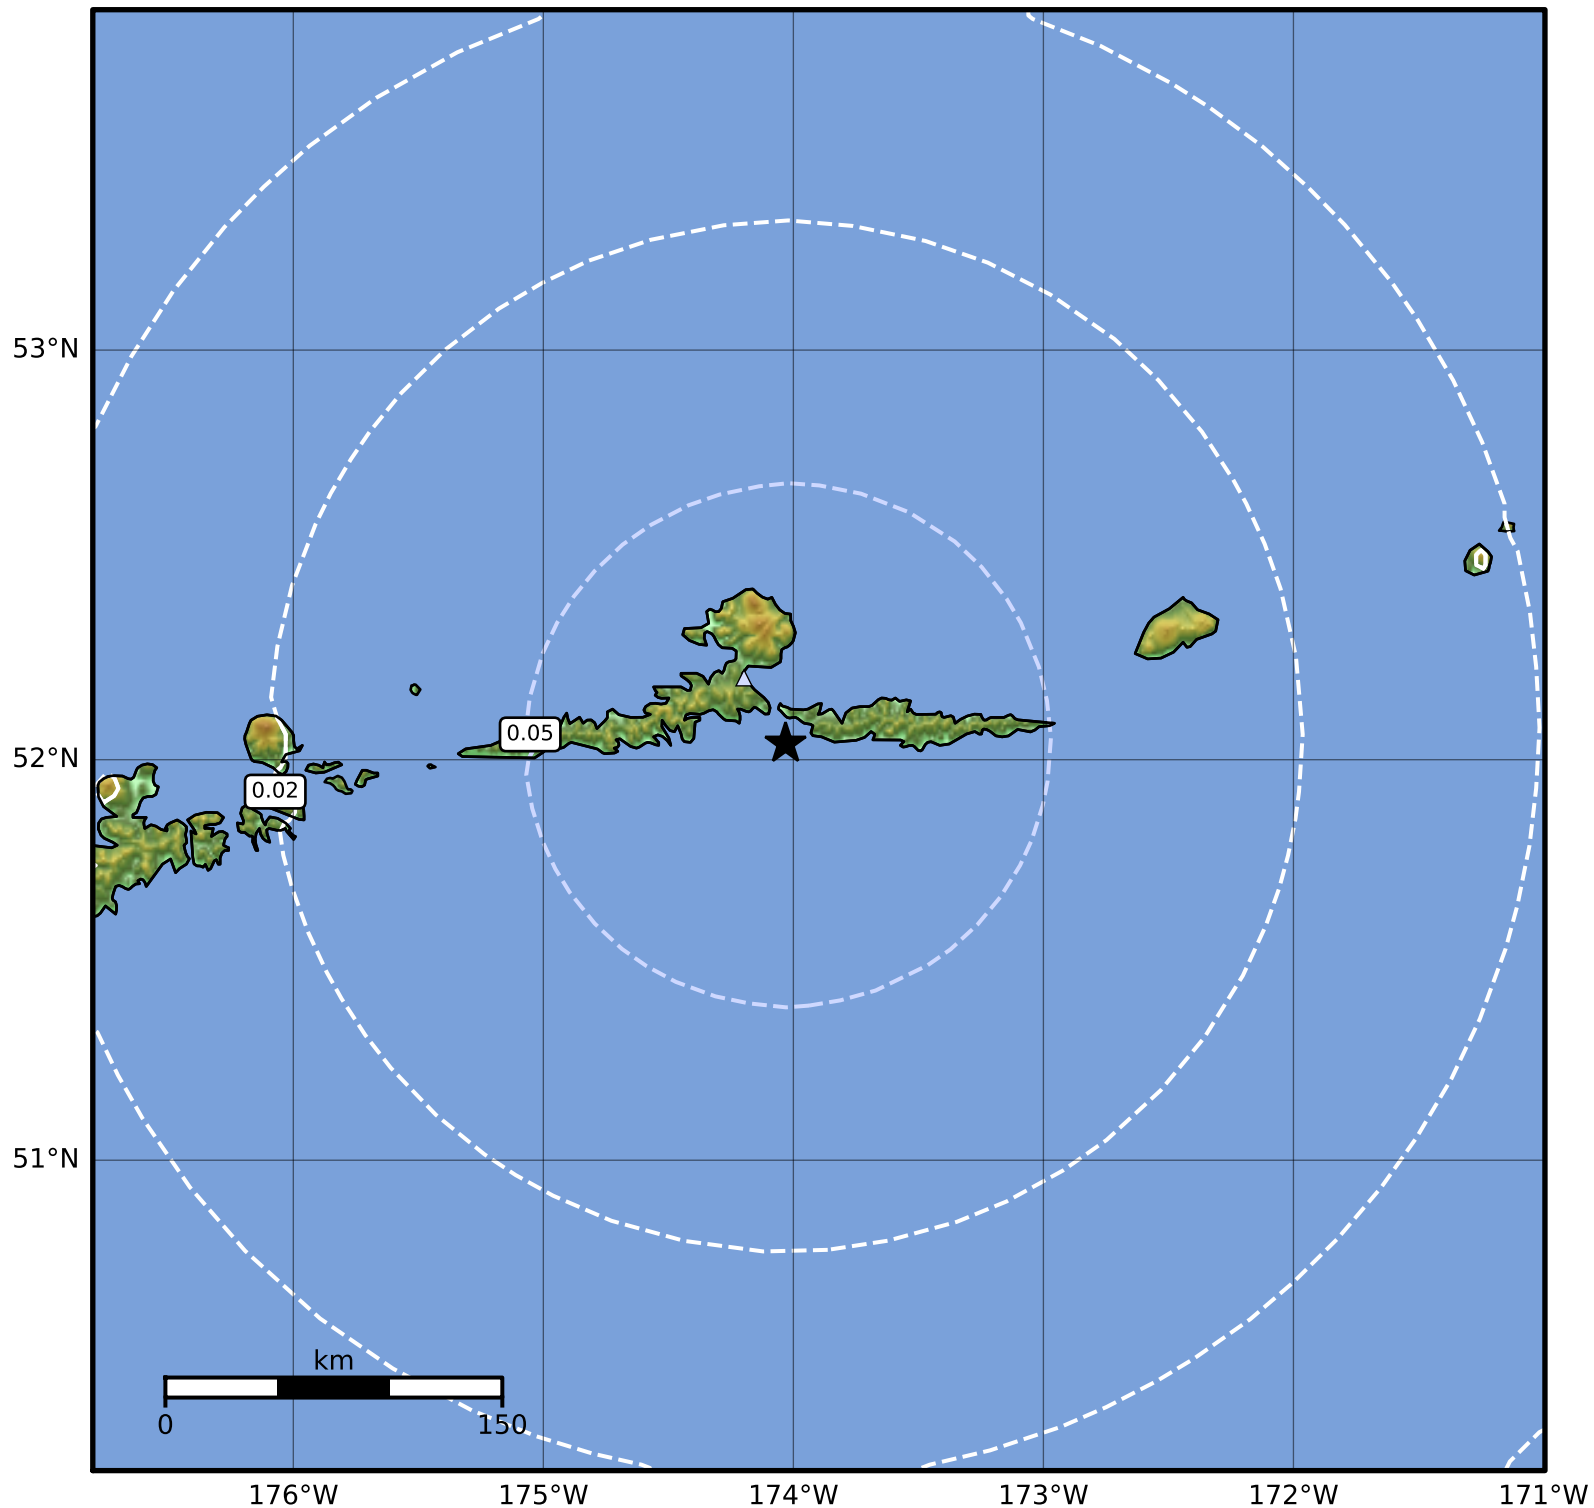

Peak Ground Velocity Map Alaska Earthquake Center  
ShakeMap: 20 km (12 miles) SE of Atka  
Nov 13, 2023 19:10:09 UTC M4.5 N52.04 W174.03 Depth: 65.8km ID:ak023ekkqf10

PGV (cm/s)	0.1	0.2	0.5	1	2	5	10	20	50	100	200
------------	-----	-----	-----	---	---	---	----	----	----	-----	-----

Scale based on Worden et al. (2012)

Version 2: Processed 2023-11-13T21:10:44Z

△ Seismic Instrument ○ Reported Intensity

★ Epicenter