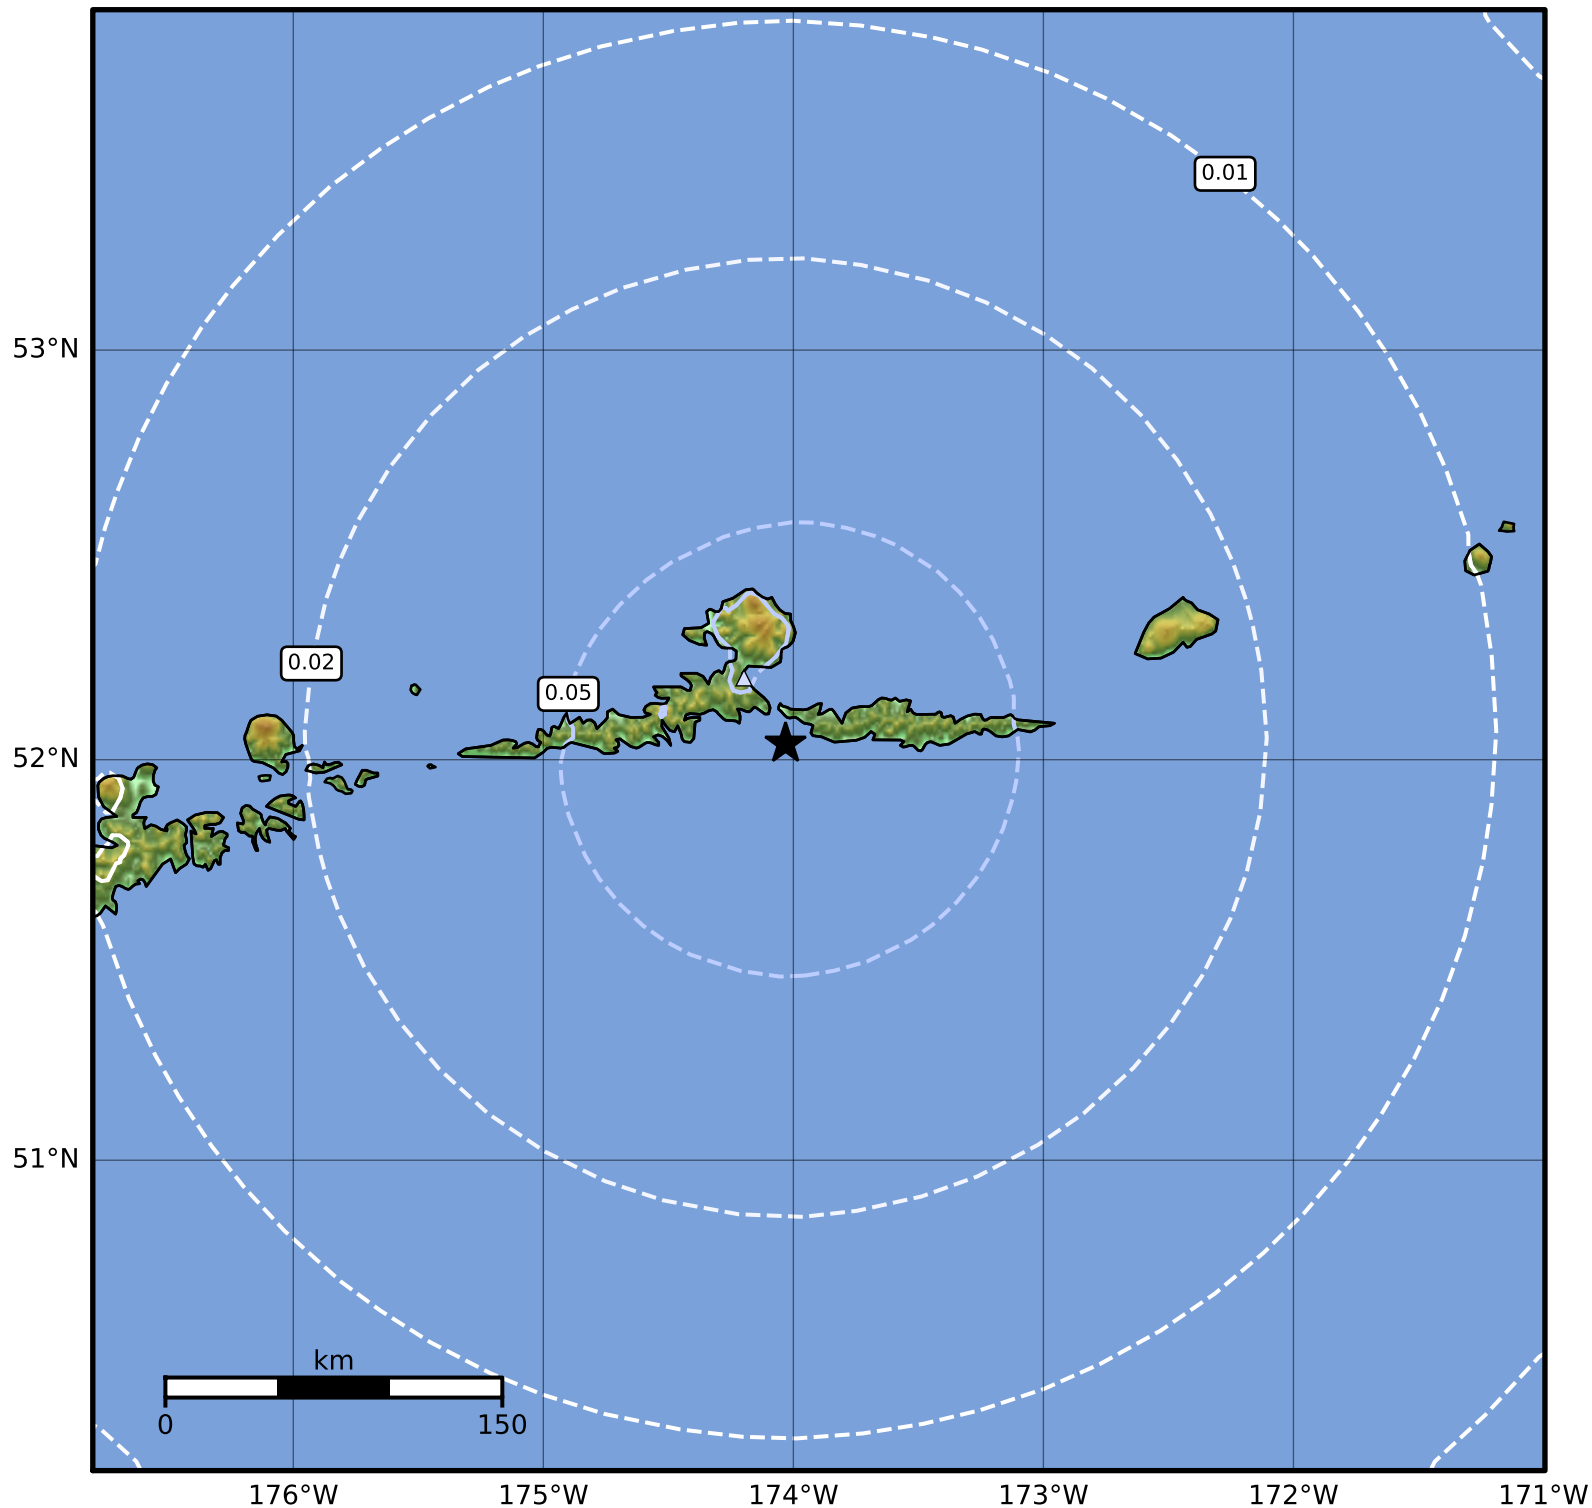

1.0 Second Peak Spectral Acceleration Map Alaska Earthquake Center
 ShakeMap: 20 km (12 miles) SE of Atka
 Nov 13, 2023 19:10:09 UTC M4.5 N52.04 W174.03 Depth: 65.8km ID:ak023ekkqf10

SA(1.0) (%g)	0.1	0.2	0.5	1	2	5	10	20	50	100	200
--------------	-----	-----	-----	---	---	---	----	----	----	-----	-----

Scale based on Worden et al. (2012)

Version 2: Processed 2023-11-13T21:10:44Z

△ Seismic Instrument ○ Reported Intensity

★ Epicenter