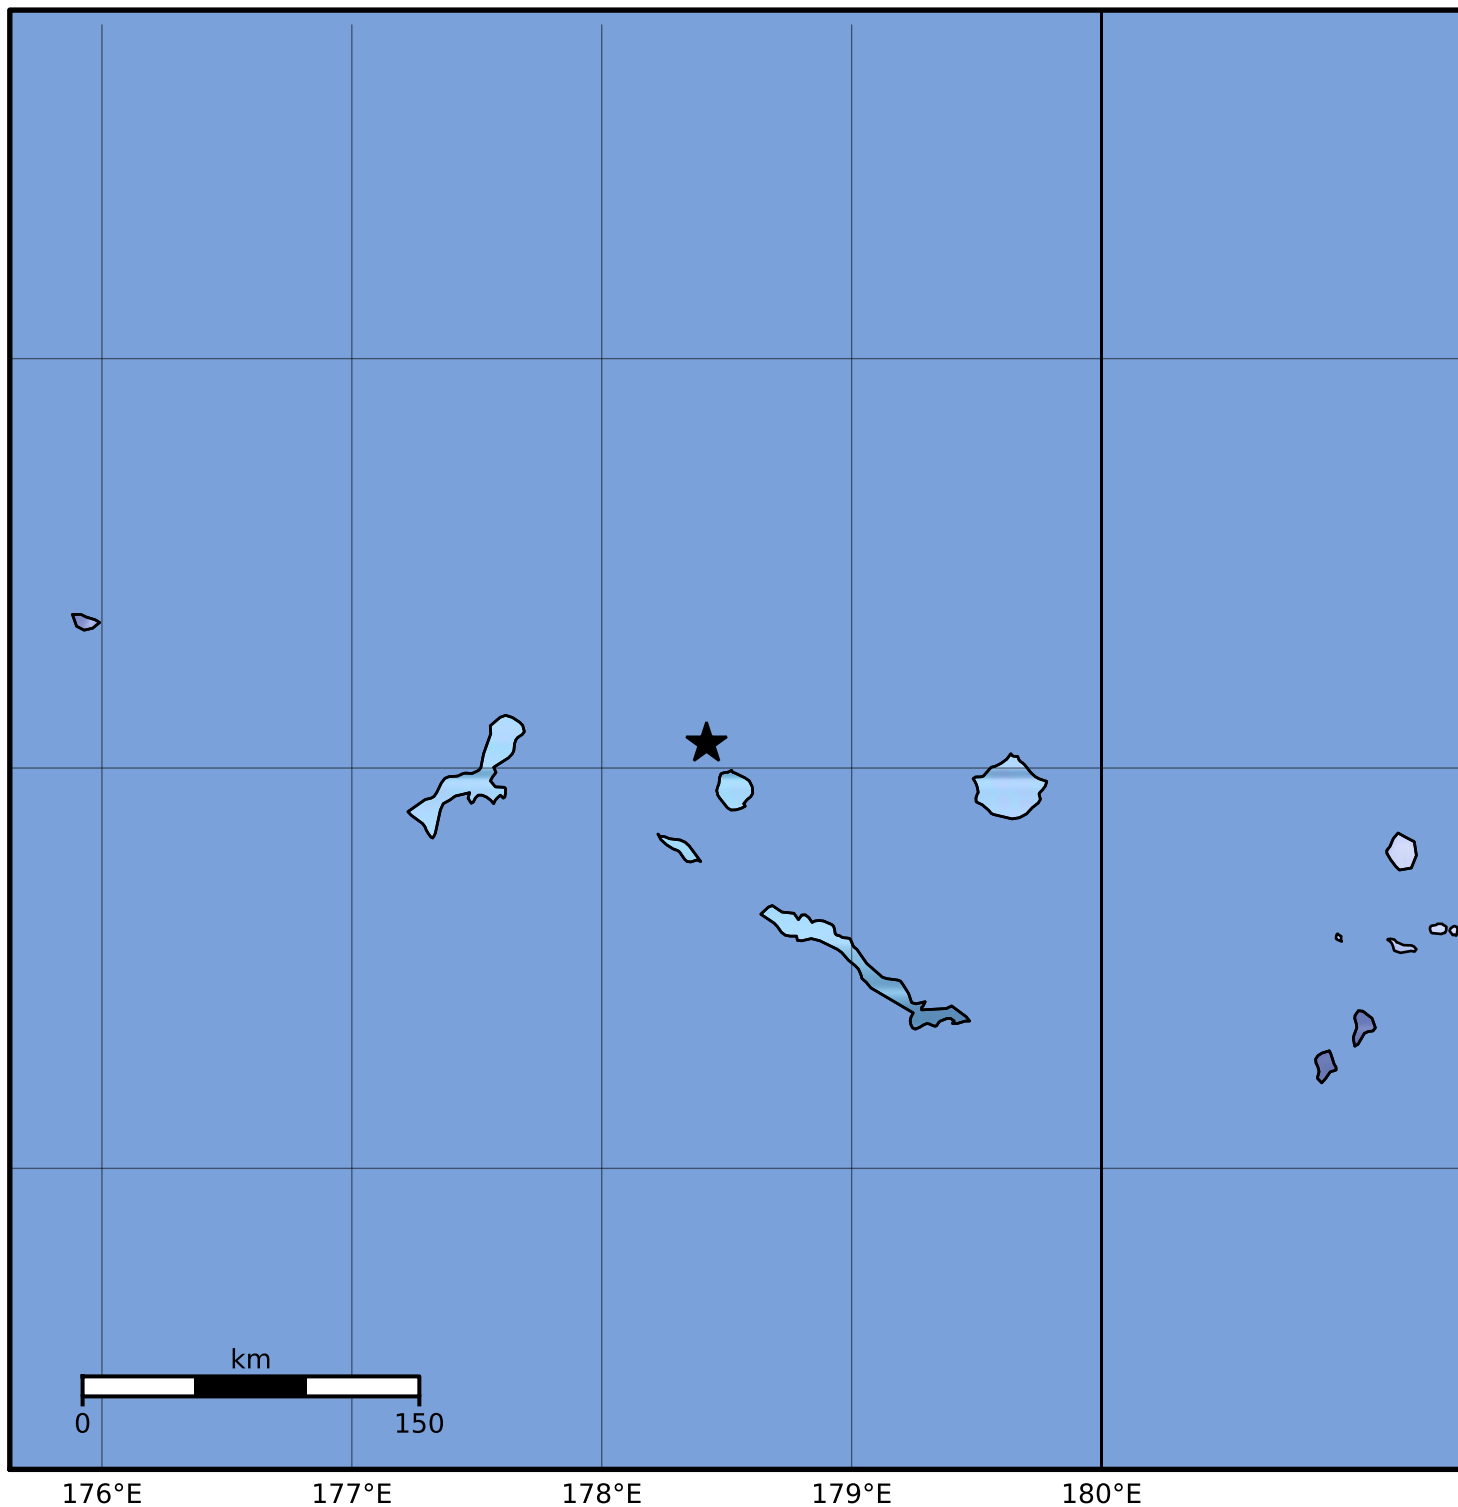

Macroseismic Intensity Map Alaska Earthquake Center  
 ShakeMap: 71 km (44 miles) NW of Amchitka  
 Nov 14, 2023 09:09:56 UTC M3.8 N52.06 E178.42 Depth: 117.6km ID:ak023em2bb8e

SHAKING	Not felt	Weak	Light	Moderate	Strong	Very strong	Severe	Violent	Extreme
DAMAGE	None	None	None	Very light	Light	Moderate	Moderate/heavy	Heavy	Very heavy
PGA(%g)	<0.0464	0.297	2.76	6.2	11.5	21.5	40.1	74.7	>139
PGV(cm/s)	<0.0215	0.135	1.41	4.65	9.64	20	41.4	85.8	>178
INTENSITY	<b>I</b>	<b>II-III</b>	<b>IV</b>	<b>V</b>	<b>VI</b>	<b>VII</b>	<b>VIII</b>	<b>IX</b>	<b>X+</b>

Scale based on Worden et al. (2012)

Version 2: Processed 2023-11-14T17:51:13Z

△ Seismic Instrument ○ Reported Intensity

★ Epicenter