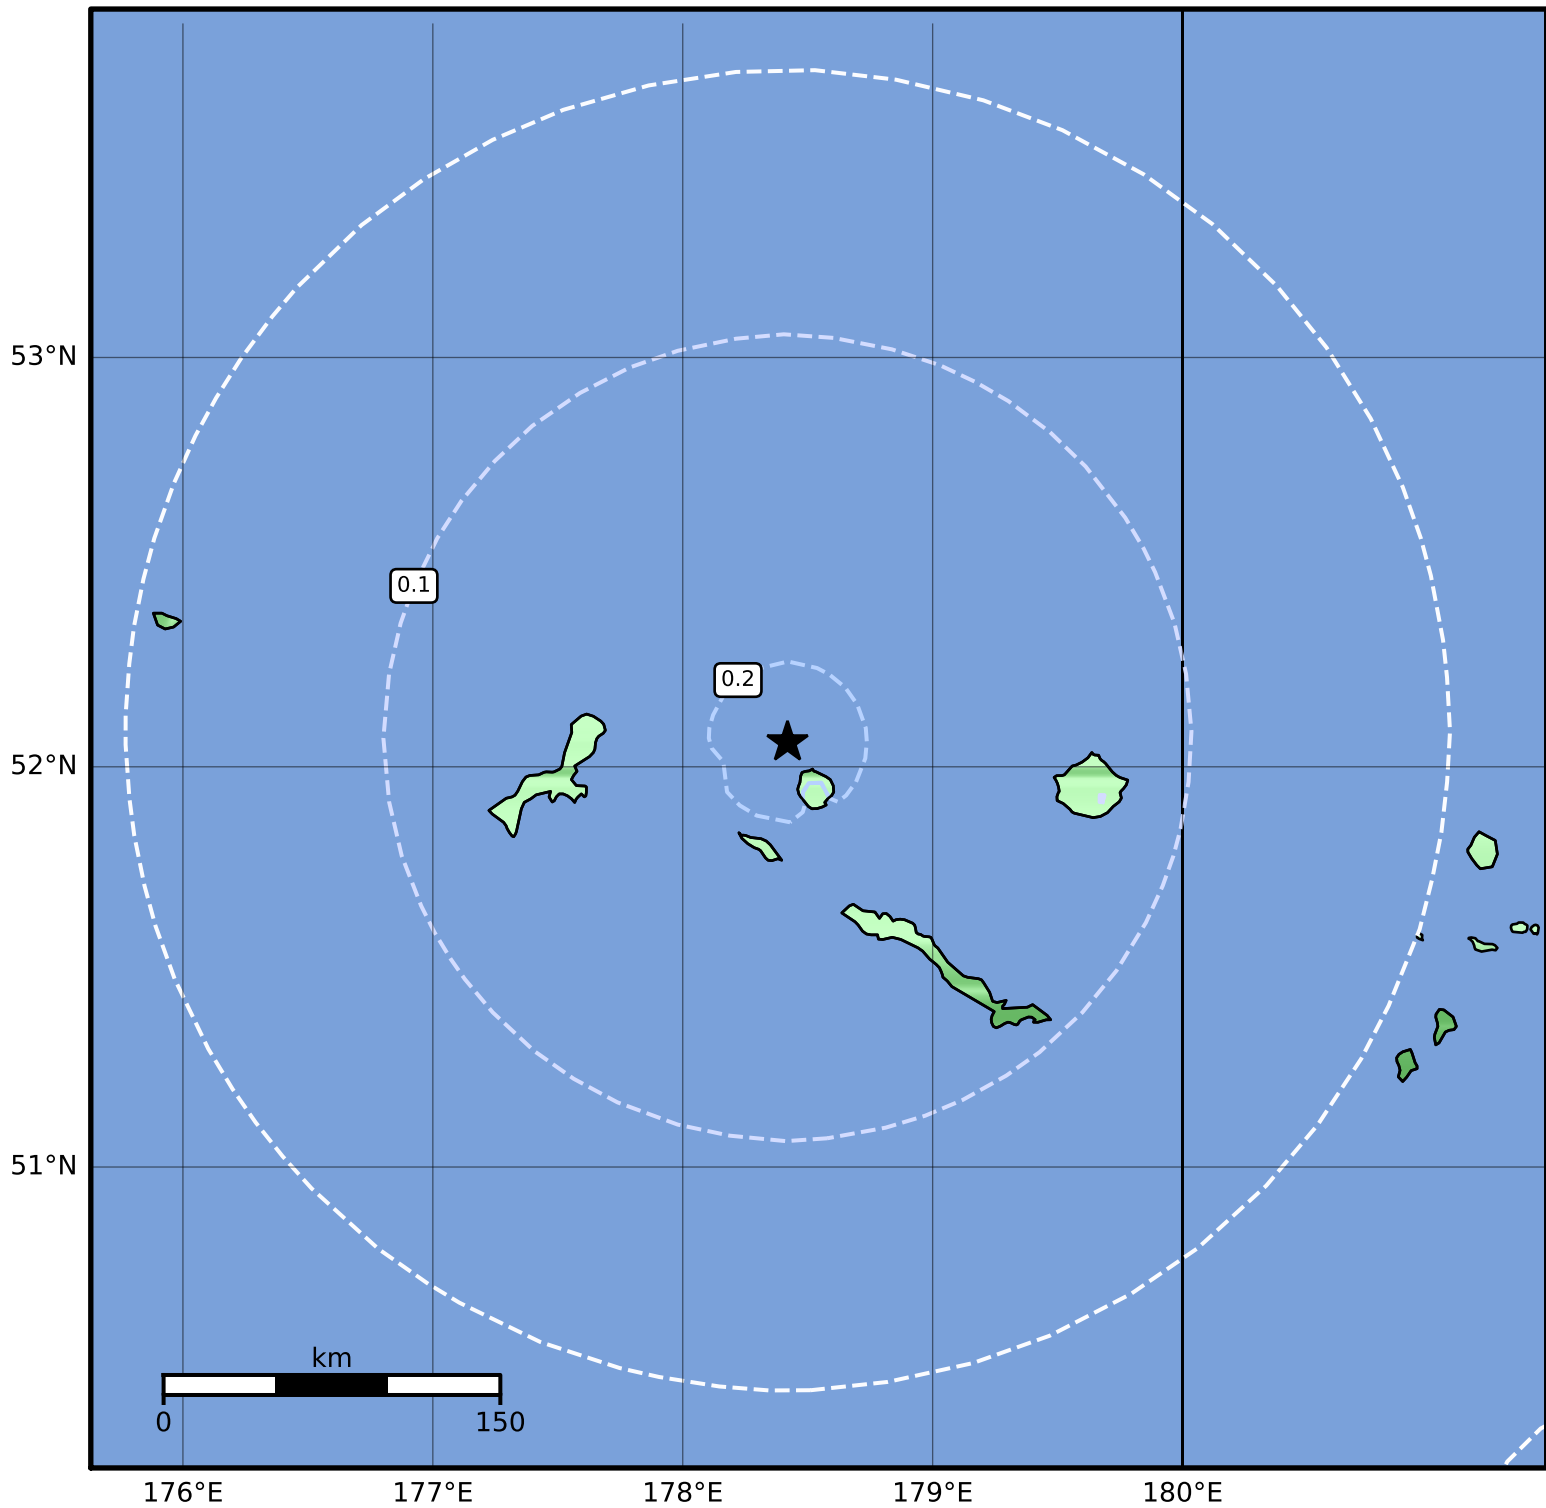

Peak Ground Acceleration Map Alaska Earthquake Center  
ShakeMap: 71 km (44 miles) NW of Amchitka  
Nov 14, 2023 09:09:56 UTC M3.8 N52.06 E178.42 Depth: 117.6km ID:ak023em2bb8e

PGA (%g)	0.1	0.2	0.5	1	2	5	10	20	50	100	200
----------	-----	-----	-----	---	---	---	----	----	----	-----	-----

Scale based on Worden et al. (2012)

Version 2: Processed 2023-11-14T17:51:13Z

△ Seismic Instrument ○ Reported Intensity

★ Epicenter