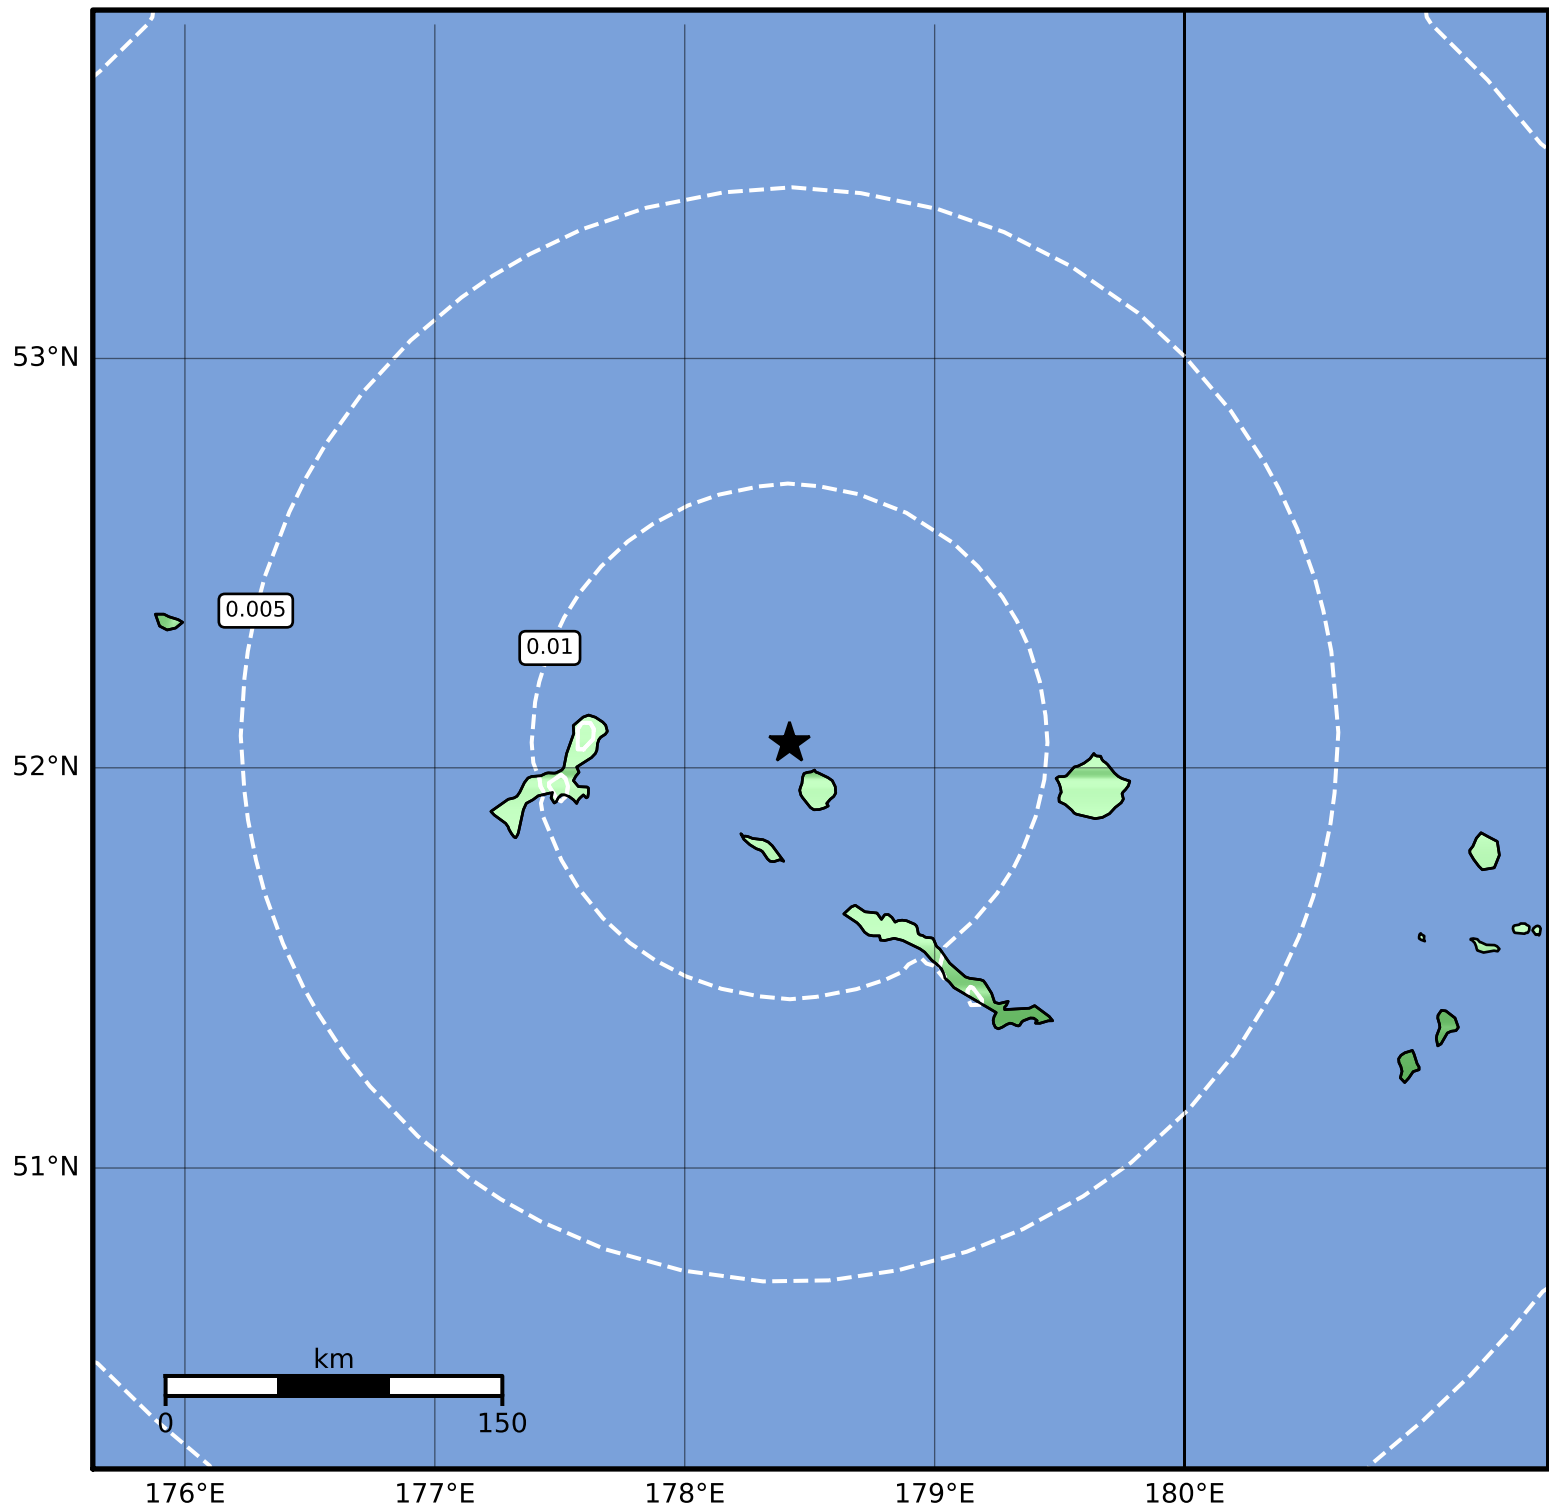

Peak Ground Velocity Map Alaska Earthquake Center
ShakeMap: 71 km (44 miles) NW of Amchitka
Nov 14, 2023 09:09:56 UTC M3.8 N52.06 E178.42 Depth: 117.6km ID:ak023em2bb8e

Scale based on Worden et al. (2012)

Version 2: Processed 2023-11-14T17:51:13Z

△ Seismic Instrument ○ Reported Intensity

★ Epicenter