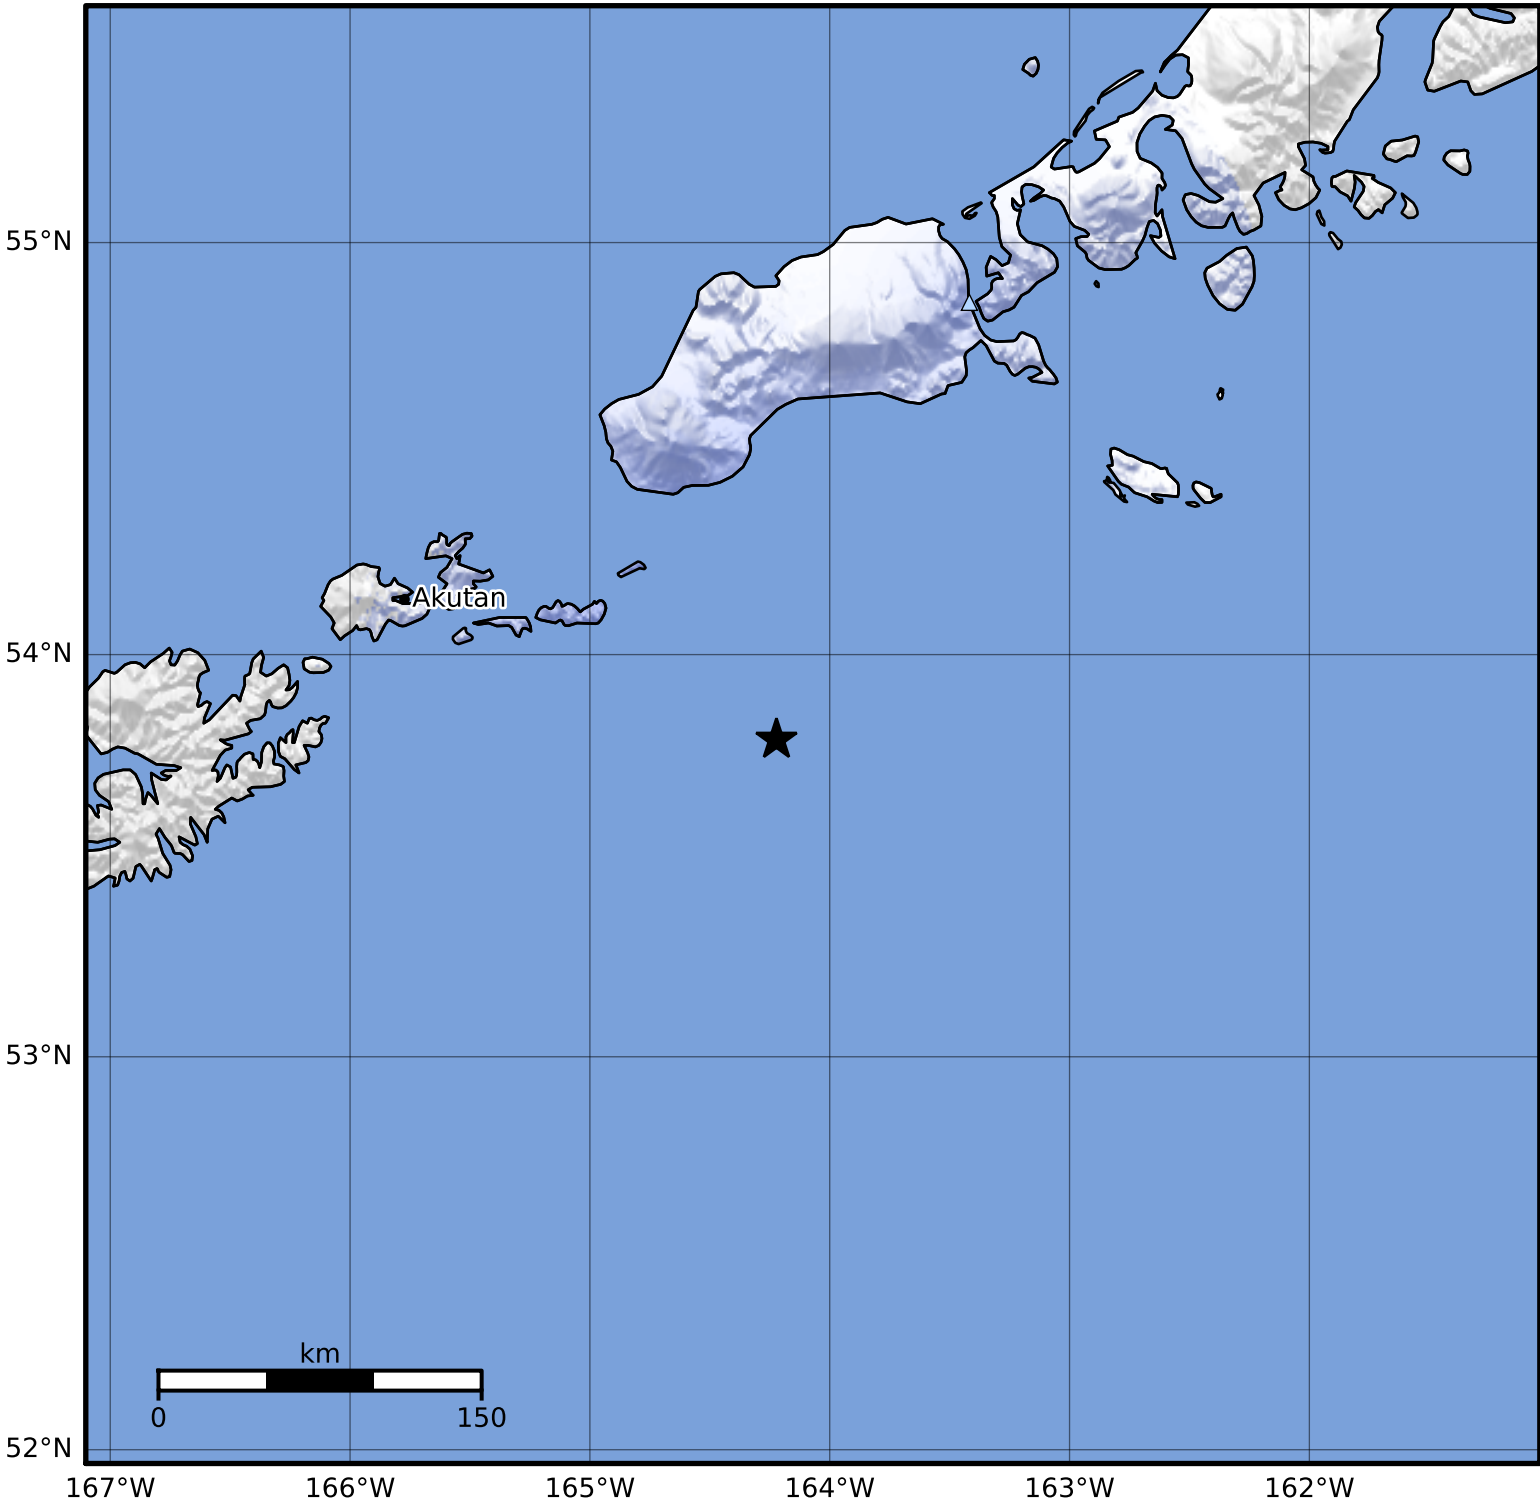

Macroseismic Intensity Map Alaska Earthquake Center
 ShakeMap: 108 km (67 miles) ESE of Akutan
 Nov 14, 2023 12:58:07 UTC M4.2 N53.79 W164.22 Depth: 25.9km ID:ak023em4e0j6

SHAKING	Not felt	Weak	Light	Moderate	Strong	Very strong	Severe	Violent	Extreme
DAMAGE	None	None	None	Very light	Light	Moderate	Moderate/heavy	Heavy	Very heavy
PGA(%g)	<0.0464	0.297	2.76	6.2	11.5	21.5	40.1	74.7	>139
PGV(cm/s)	<0.0215	0.135	1.41	4.65	9.64	20	41.4	85.8	>178
INTENSITY	I	II-III	IV	V	VI	VII	VIII	IX	X+

Scale based on Worden et al. (2012)

Version 2: Processed 2023-11-14T17:17:16Z

△ Seismic Instrument ○ Reported Intensity

★ Epicenter