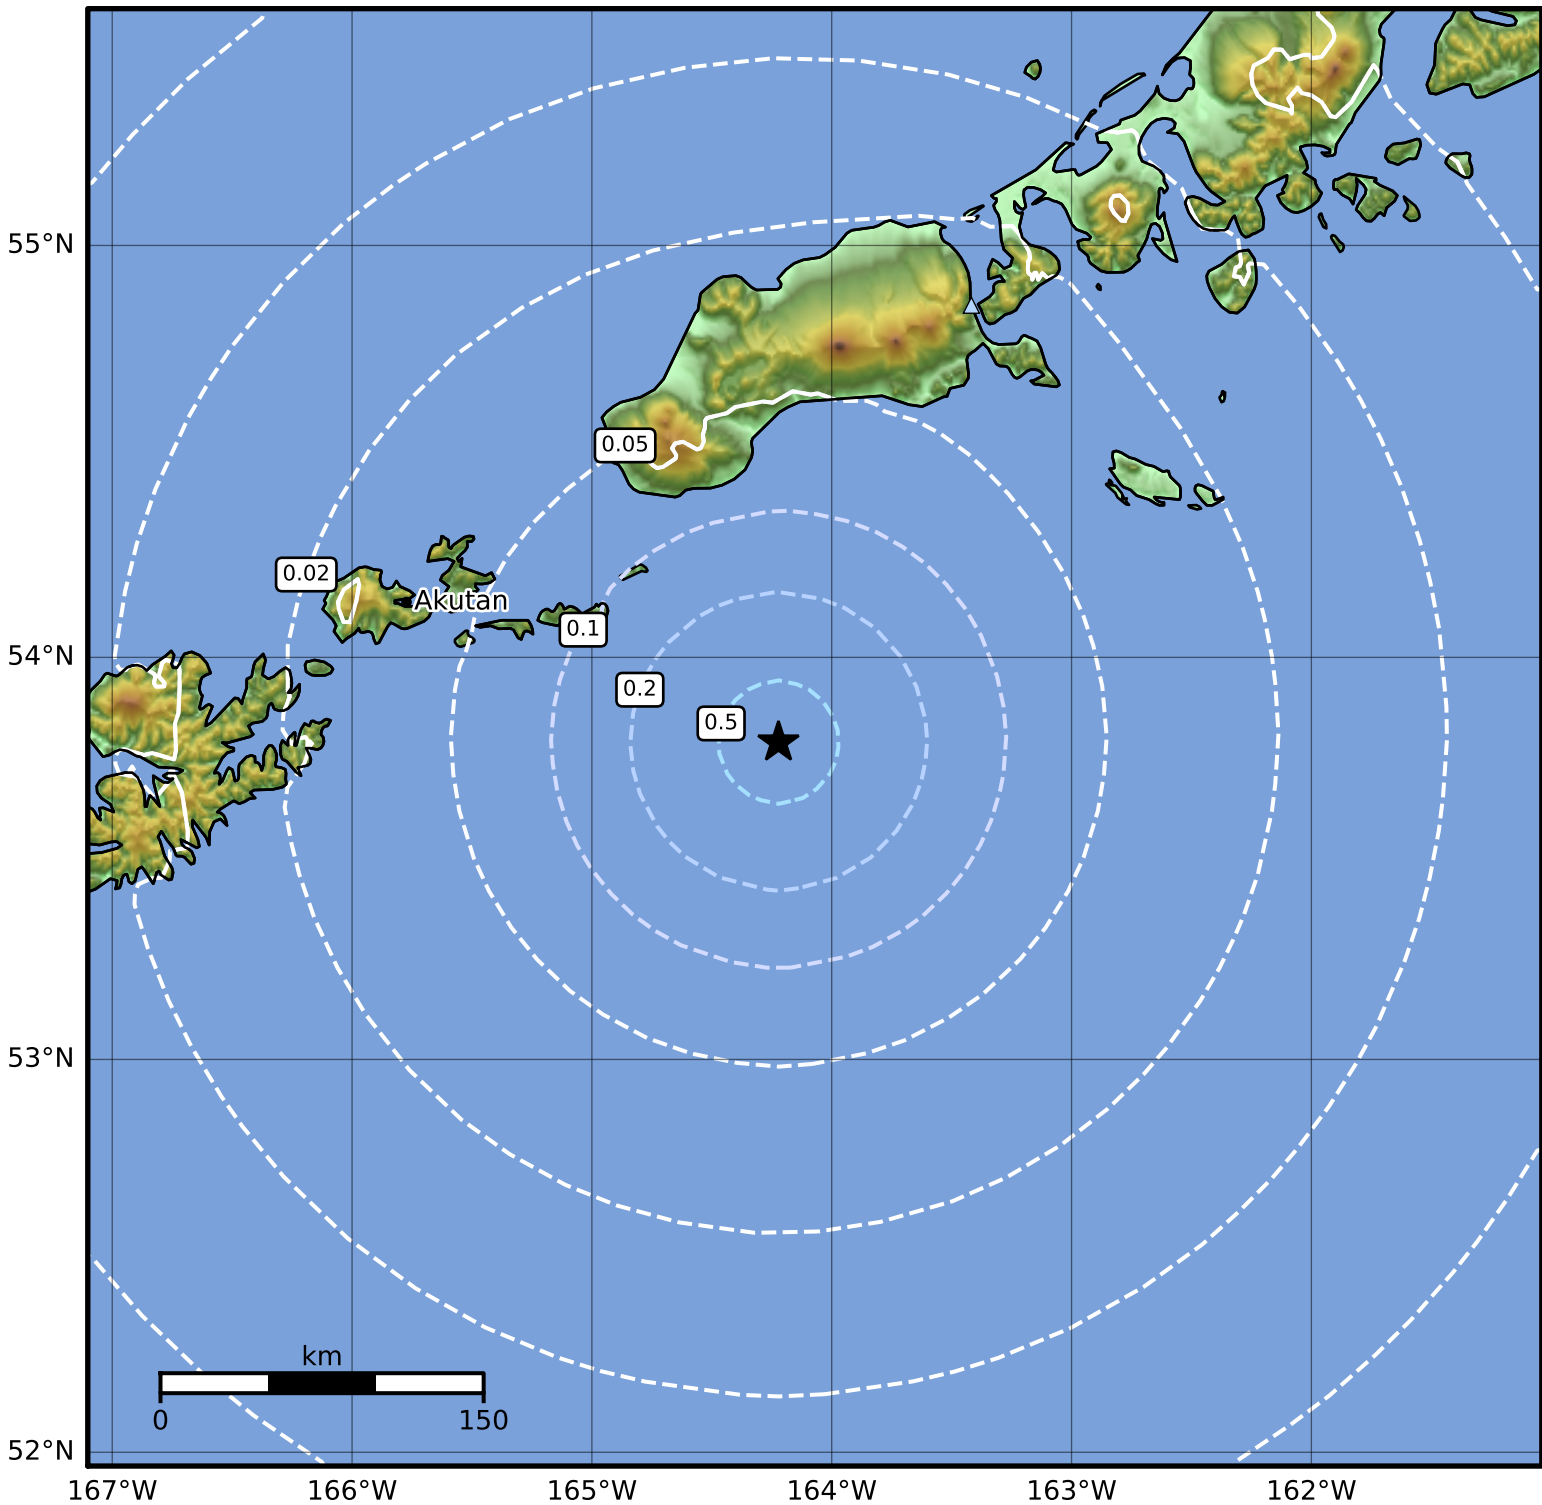

Peak Ground Acceleration Map Alaska Earthquake Center
ShakeMap: 108 km (67 miles) ESE of Akutan
Nov 14, 2023 12:58:07 UTC M4.2 N53.79 W164.22 Depth: 25.9km ID:ak023em4e0j6

PGA (%g)	0.1	0.2	0.5	1	2	5	10	20	50	100	200
----------	-----	-----	-----	---	---	---	----	----	----	-----	-----

Scale based on Worden et al. (2012)

Version 2: Processed 2023-11-14T17:17:16Z

△ Seismic Instrument ○ Reported Intensity

★ Epicenter