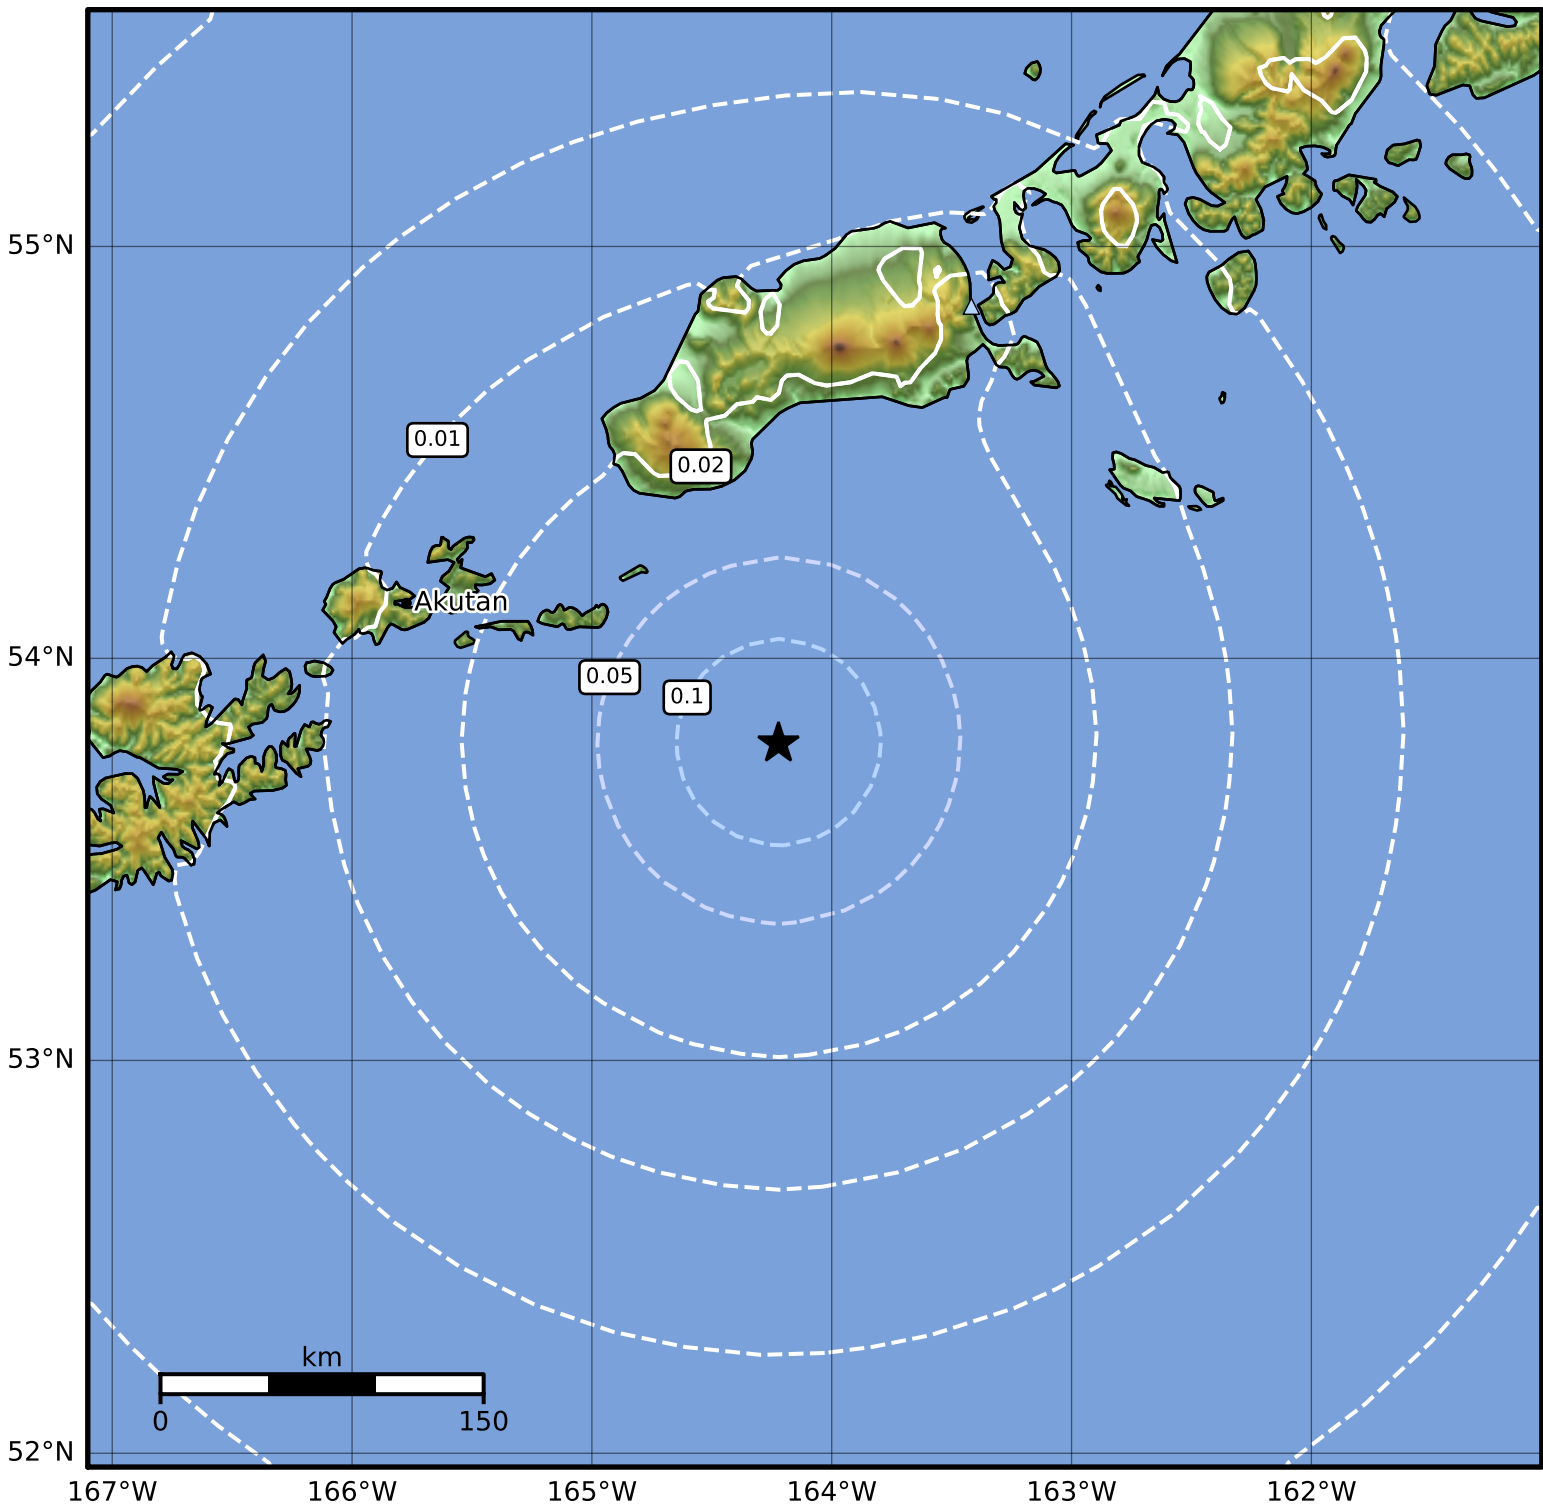

Peak Ground Velocity Map Alaska Earthquake Center  
ShakeMap: 108 km (67 miles) ESE of Akutan  
Nov 14, 2023 12:58:07 UTC M4.2 N53.79 W164.22 Depth: 25.9km ID:ak023em4e0j6

Scale based on Worden et al. (2012)

Version 2: Processed 2023-11-14T17:17:16Z

△ Seismic Instrument ○ Reported Intensity

★ Epicenter