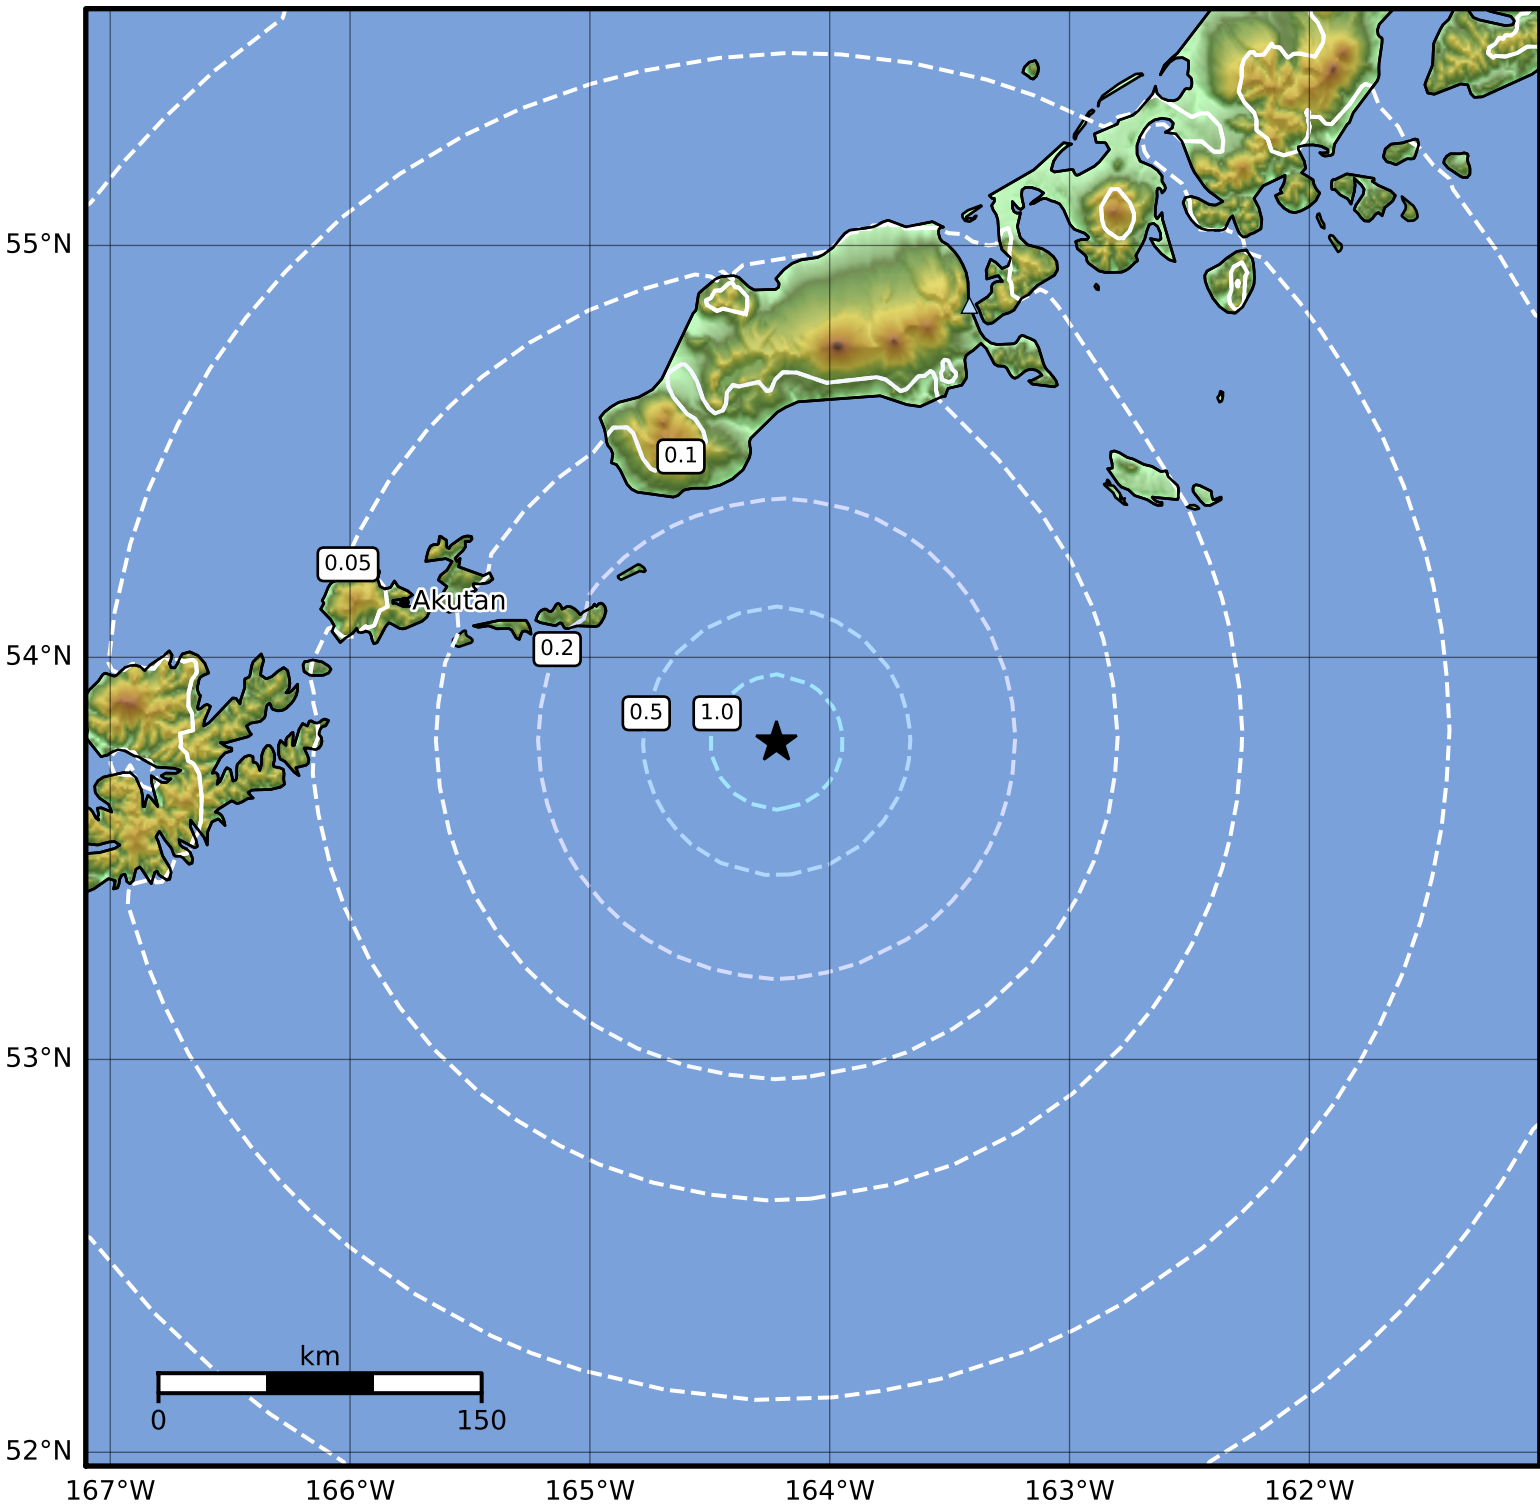

0.3 Second Peak Spectral Acceleration Map Alaska Earthquake Center
 ShakeMap: 108 km (67 miles) ESE of Akutan
 Nov 14, 2023 12:58:07 UTC M4.2 N53.79 W164.22 Depth: 25.9km ID:ak023em4e0j6

SA(0.3) (%g)	0.1	0.2	0.5	1	2	5	10	20	50	100	200
--------------	-----	-----	-----	---	---	---	----	----	----	-----	-----

Scale based on Worden et al. (2012)

Version 2: Processed 2023-11-14T17:17:16Z

△ Seismic Instrument ○ Reported Intensity

★ Epicenter