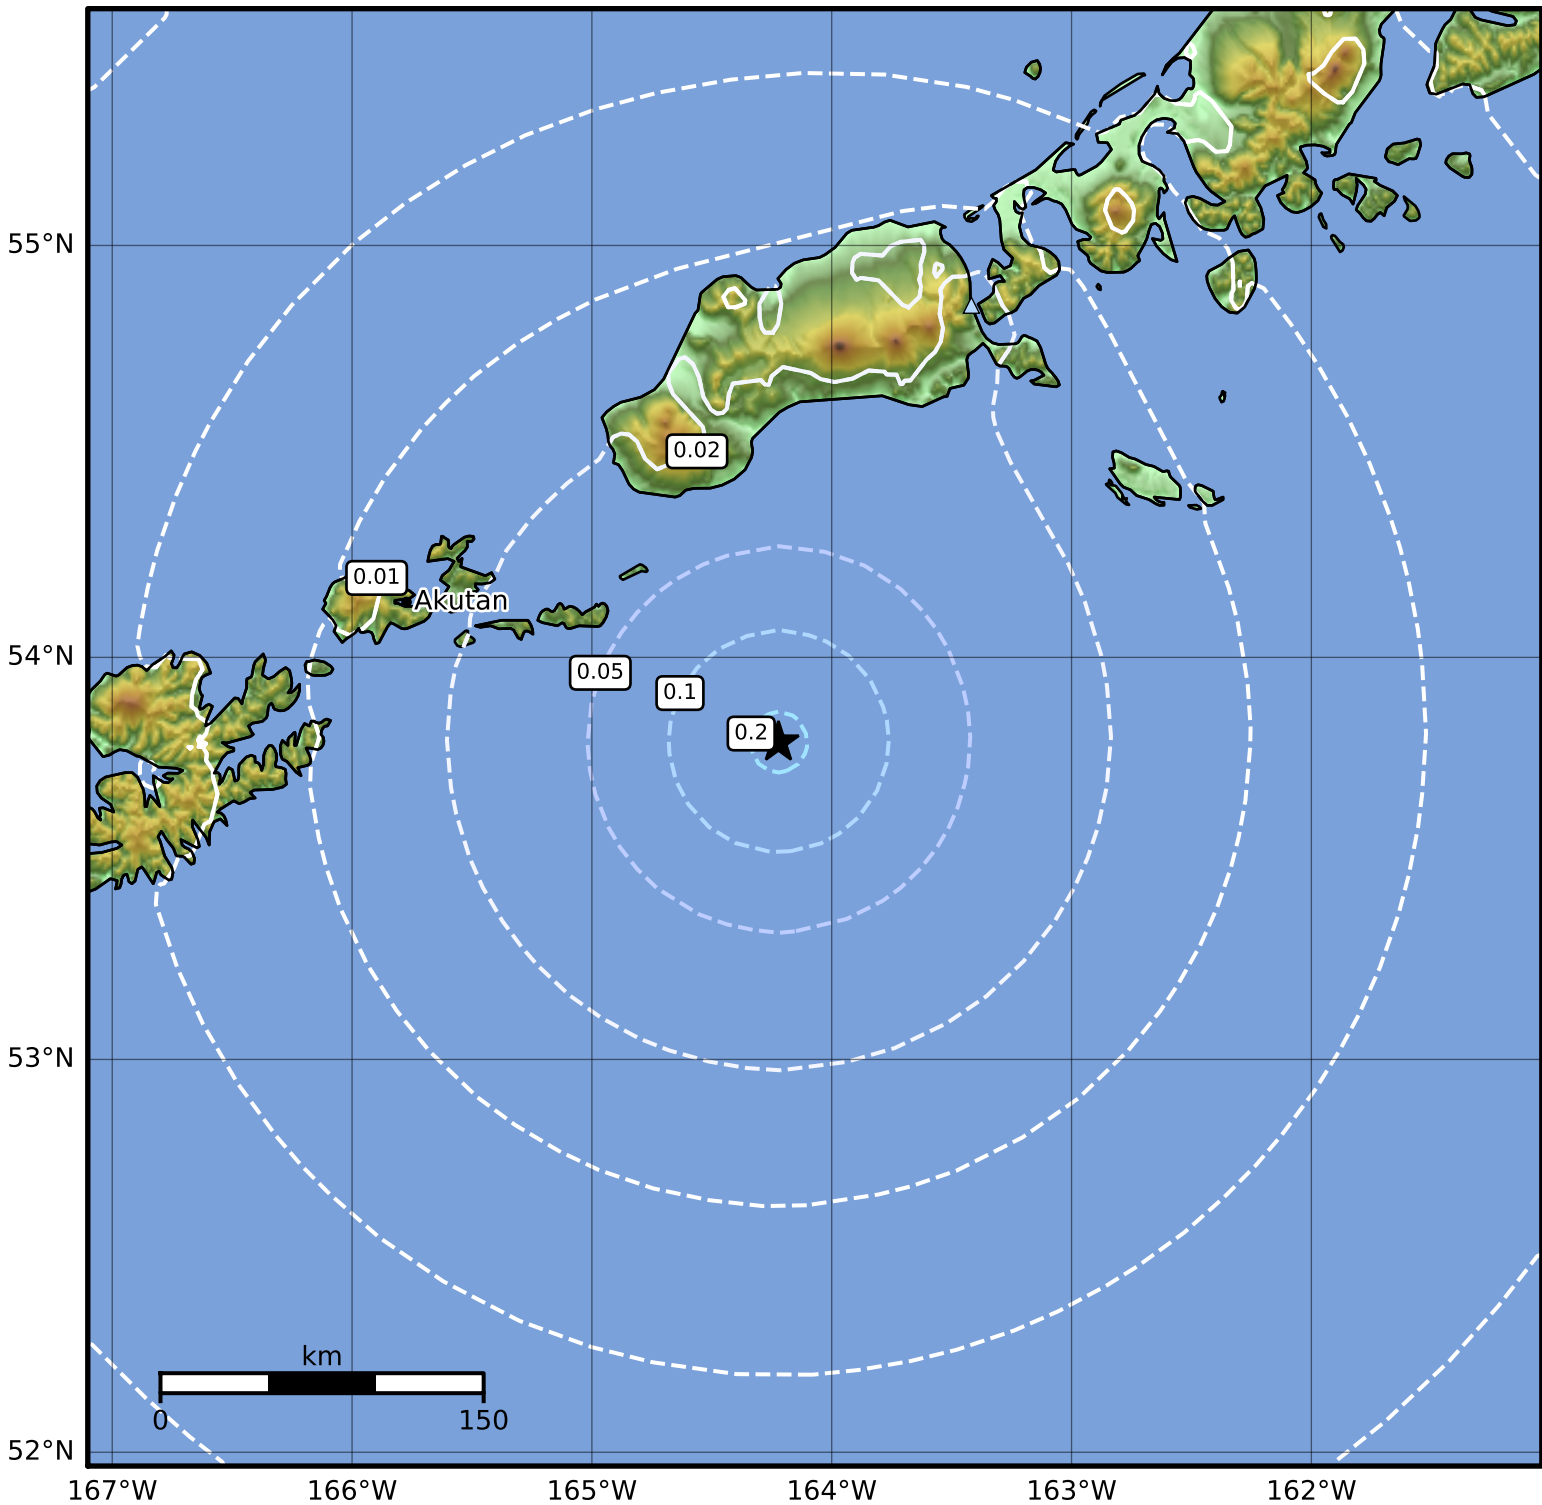

1.0 Second Peak Spectral Acceleration Map Alaska Earthquake Center
 ShakeMap: 108 km (67 miles) ESE of Akutan
 Nov 14, 2023 12:58:07 UTC M4.2 N53.79 W164.22 Depth: 25.9km ID:ak023em4e0j6

SA(1.0) (%g)	0.1	0.2	0.5	1	2	5	10	20	50	100	200
---------------------	------------	------------	------------	----------	----------	----------	-----------	-----------	-----------	------------	------------

Scale based on Worden et al. (2012)

Version 2: Processed 2023-11-14T17:17:16Z

△ Seismic Instrument ○ Reported Intensity

★ Epicenter