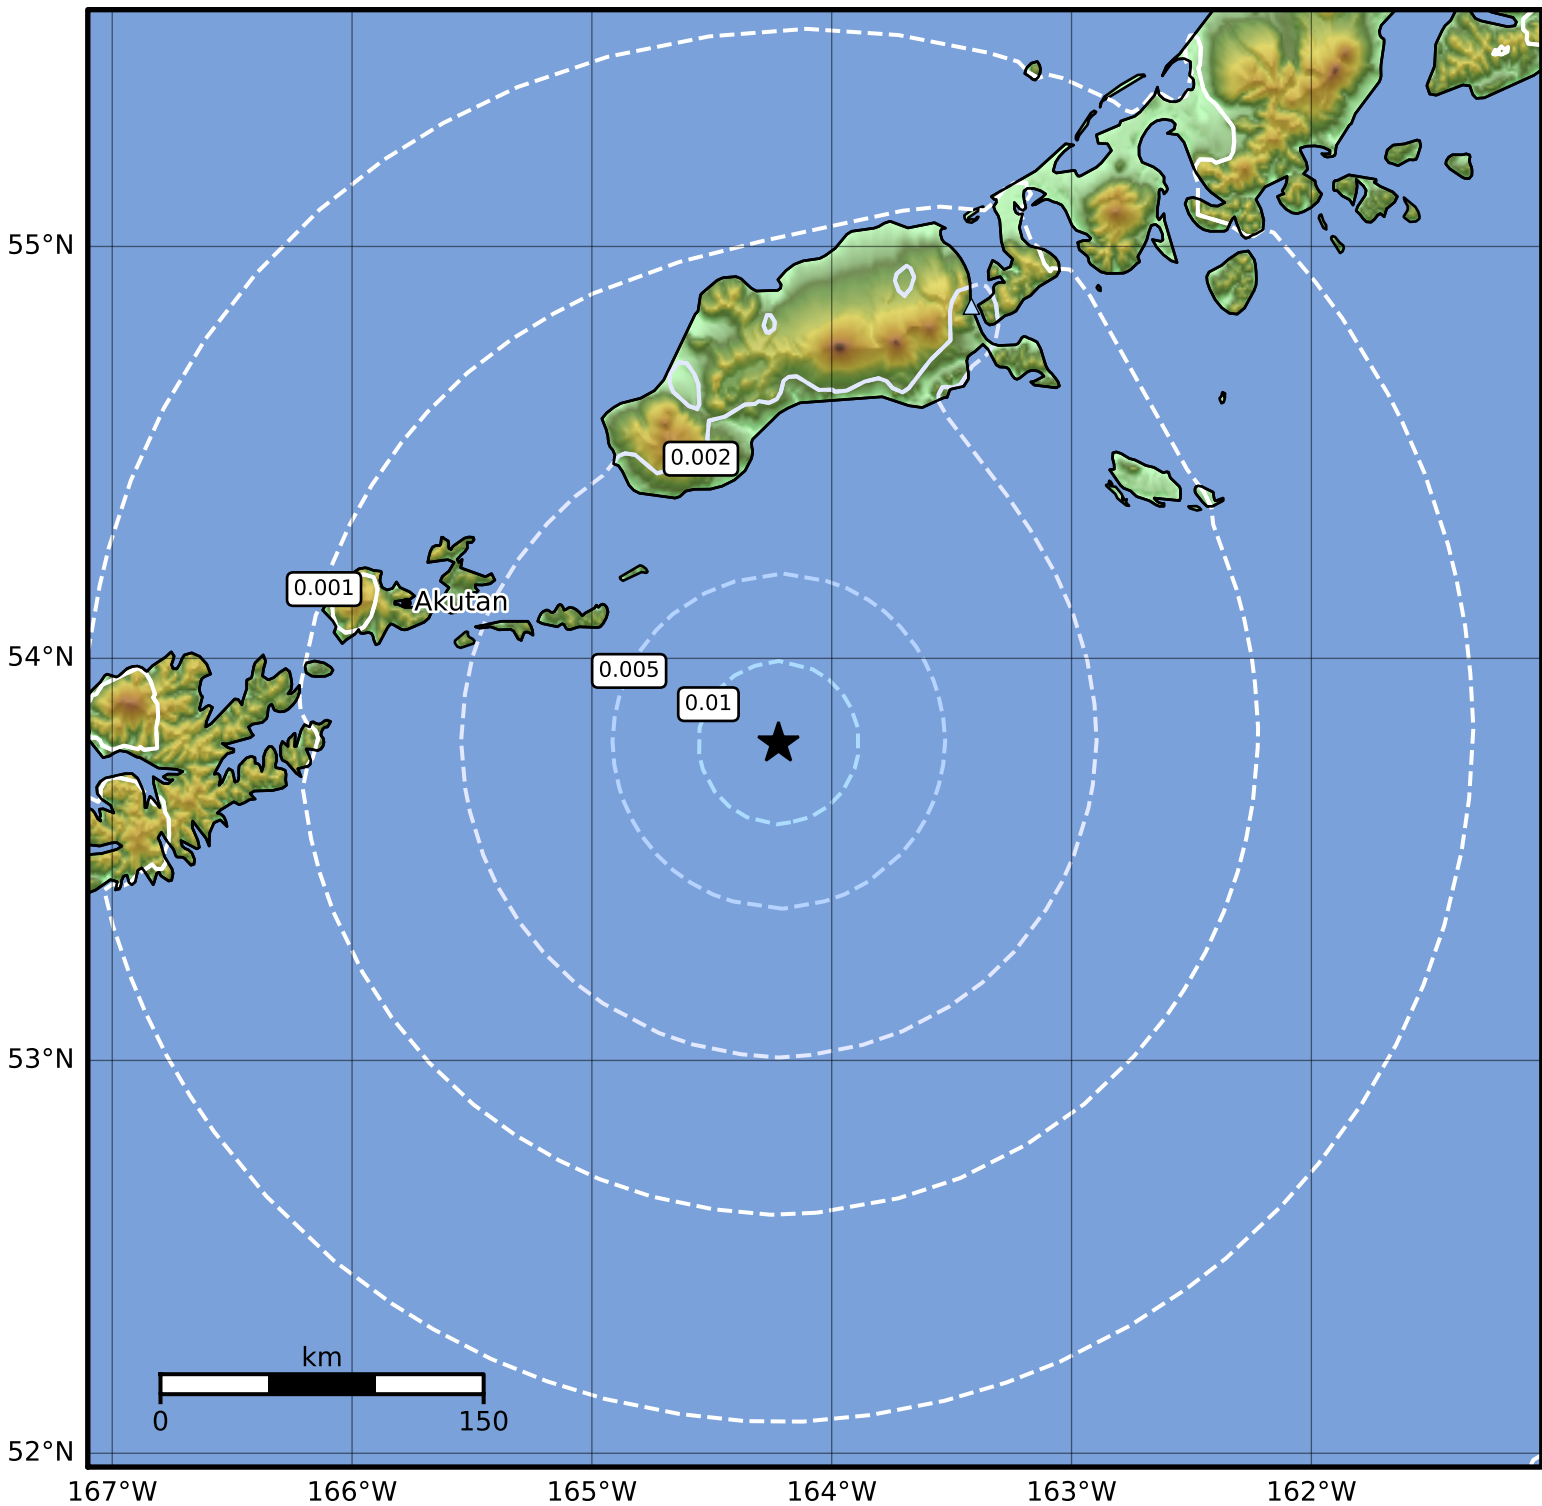

3.0 Second Peak Spectral Acceleration Map Alaska Earthquake Center  
ShakeMap: 108 km (67 miles) ESE of Akutan  
Nov 14, 2023 12:58:07 UTC M4.2 N53.79 W164.22 Depth: 25.9km ID:ak023em4e0j6

SA(3.0) (%g)	0.1	0.2	0.5	1	2	5	10	20	50
--------------	-----	-----	-----	---	---	---	----	----	----

Scale based on Worden et al. (2012)

Version 2: Processed 2023-11-14T17:17:16Z

△ Seismic Instrument ○ Reported Intensity

★ Epicenter