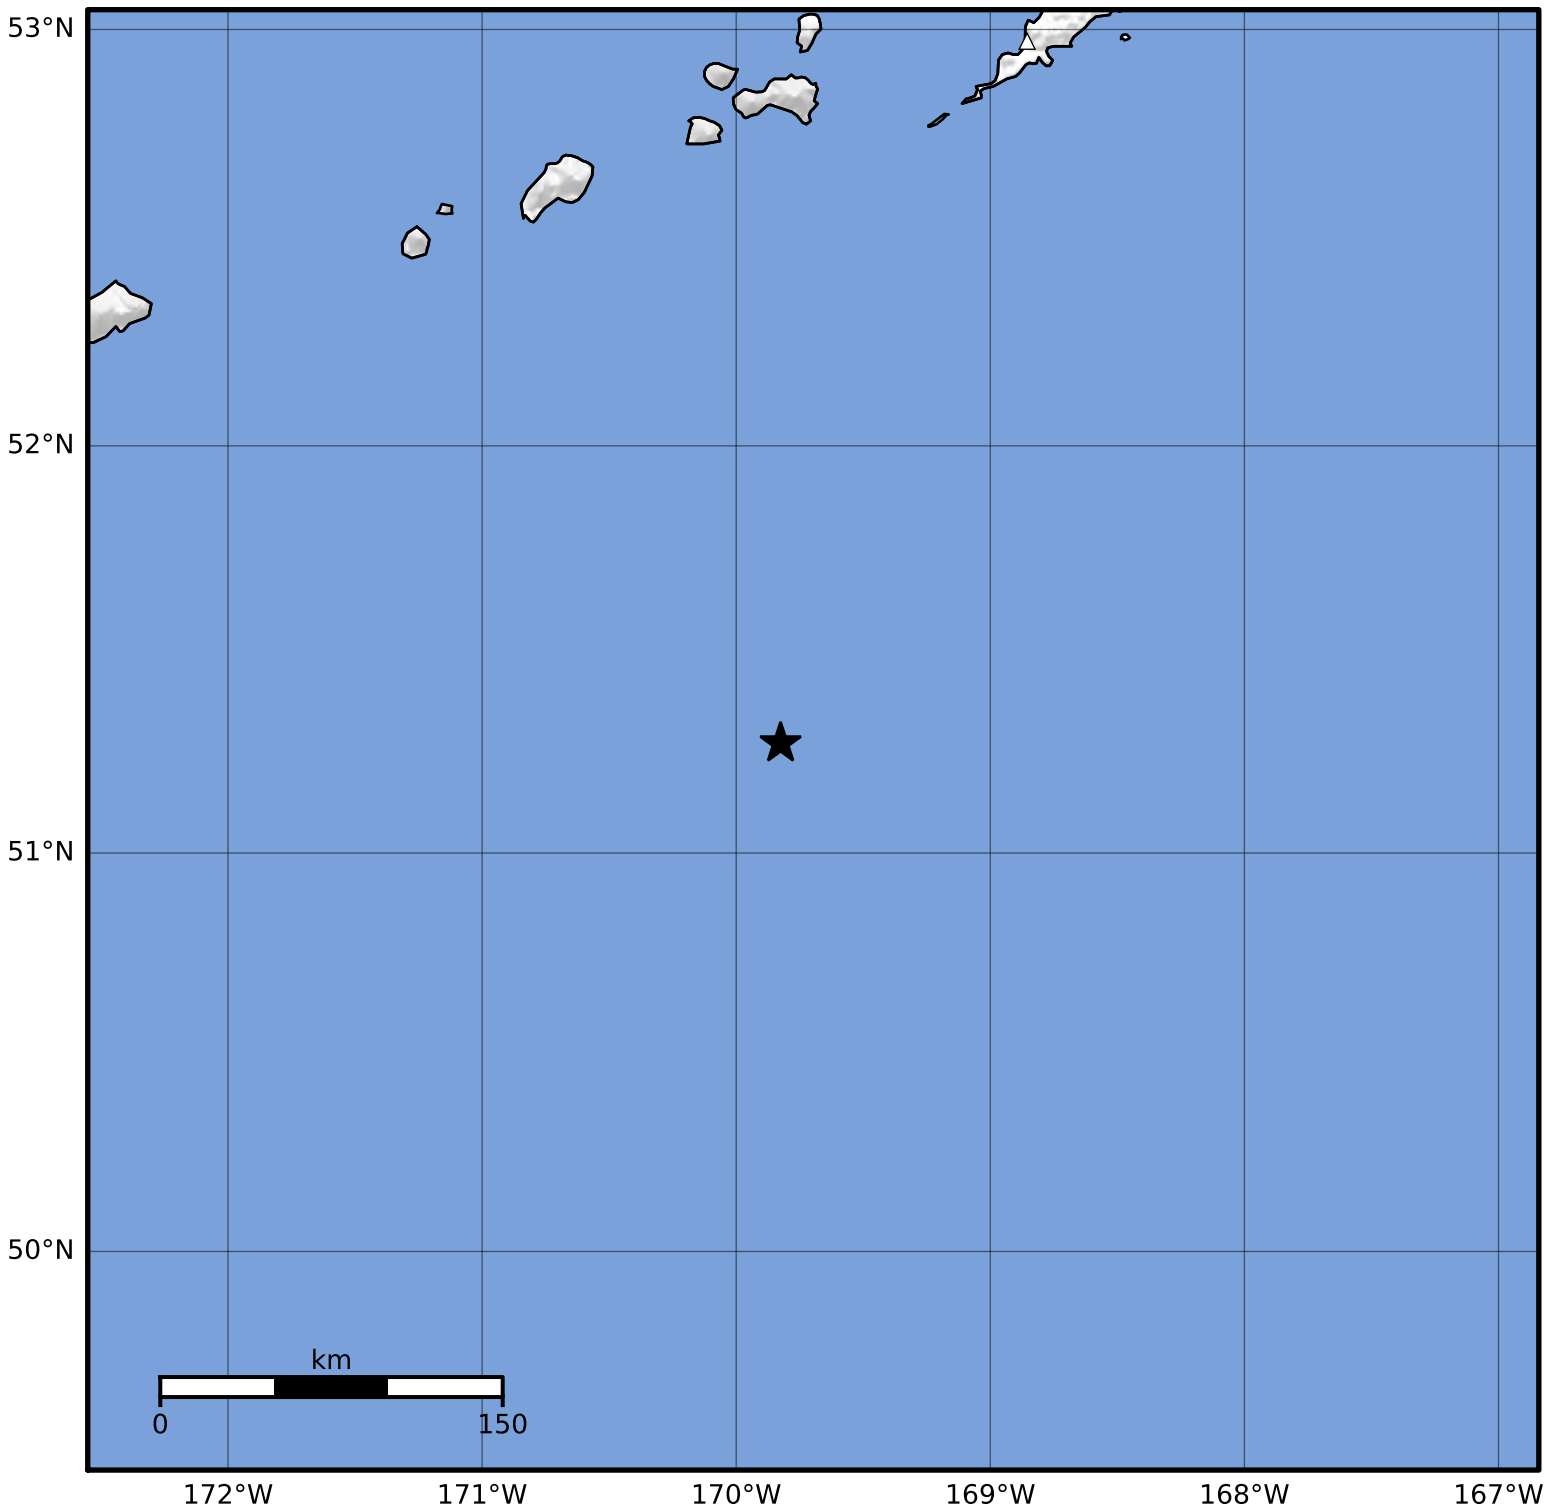

Macroseismic Intensity Map Alaska Earthquake Center
 ShakeMap: 192 km (119 miles) SE of Amukta Pass
 Nov 17, 2023 04:46:57 UTC M4.0 N51.27 W169.83 Depth: 4.8km ID:ak023eqy67no

SHAKING	Not felt	Weak	Light	Moderate	Strong	Very strong	Severe	Violent	Extreme
DAMAGE	None	None	None	Very light	Light	Moderate	Moderate/heavy	Heavy	Very heavy
PGA(%g)	<0.0464	0.297	2.76	6.2	11.5	21.5	40.1	74.7	>139
PGV(cm/s)	<0.0215	0.135	1.41	4.65	9.64	20	41.4	85.8	>178
INTENSITY	I	II-III	IV	V	VI	VII	VIII	IX	X+

Scale based on Worden et al. (2012)

Version 2: Processed 2023-11-17T08:09:13Z

△ Seismic Instrument ○ Reported Intensity

★ Epicenter