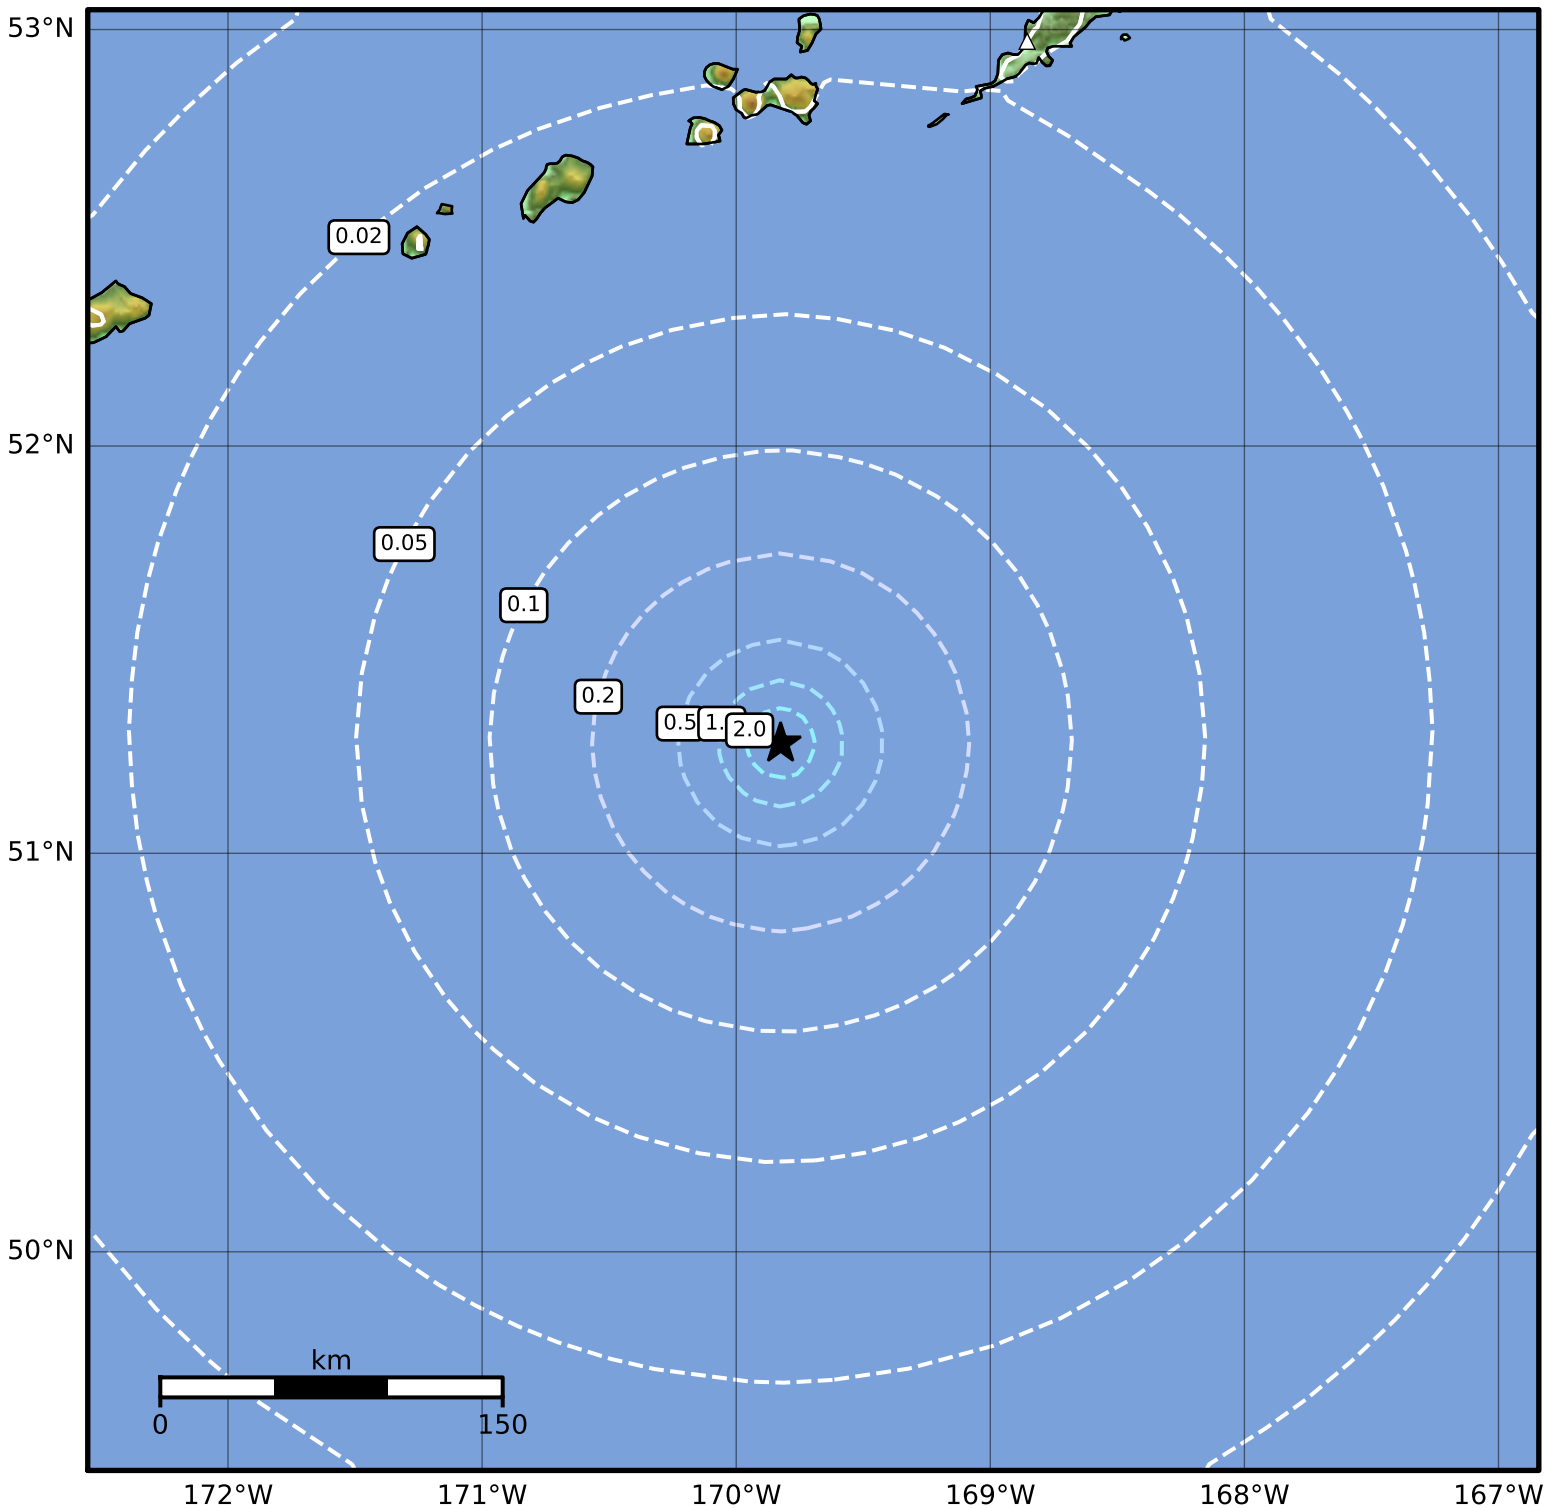

0.3 Second Peak Spectral Acceleration Map Alaska Earthquake Center
 ShakeMap: 192 km (119 miles) SE of Amukta Pass
 Nov 17, 2023 04:46:57 UTC M4.0 N51.27 W169.83 Depth: 4.8km ID:ak023eqy67no

SA(0.3) (%g)	0.1	0.2	0.5	1	2	5	10	20	50	100	200
---------------------	------------	------------	------------	----------	----------	----------	-----------	-----------	-----------	------------	------------

Scale based on Worden et al. (2012)

Version 2: Processed 2023-11-17T08:09:13Z

△ Seismic Instrument ○ Reported Intensity

★ Epicenter