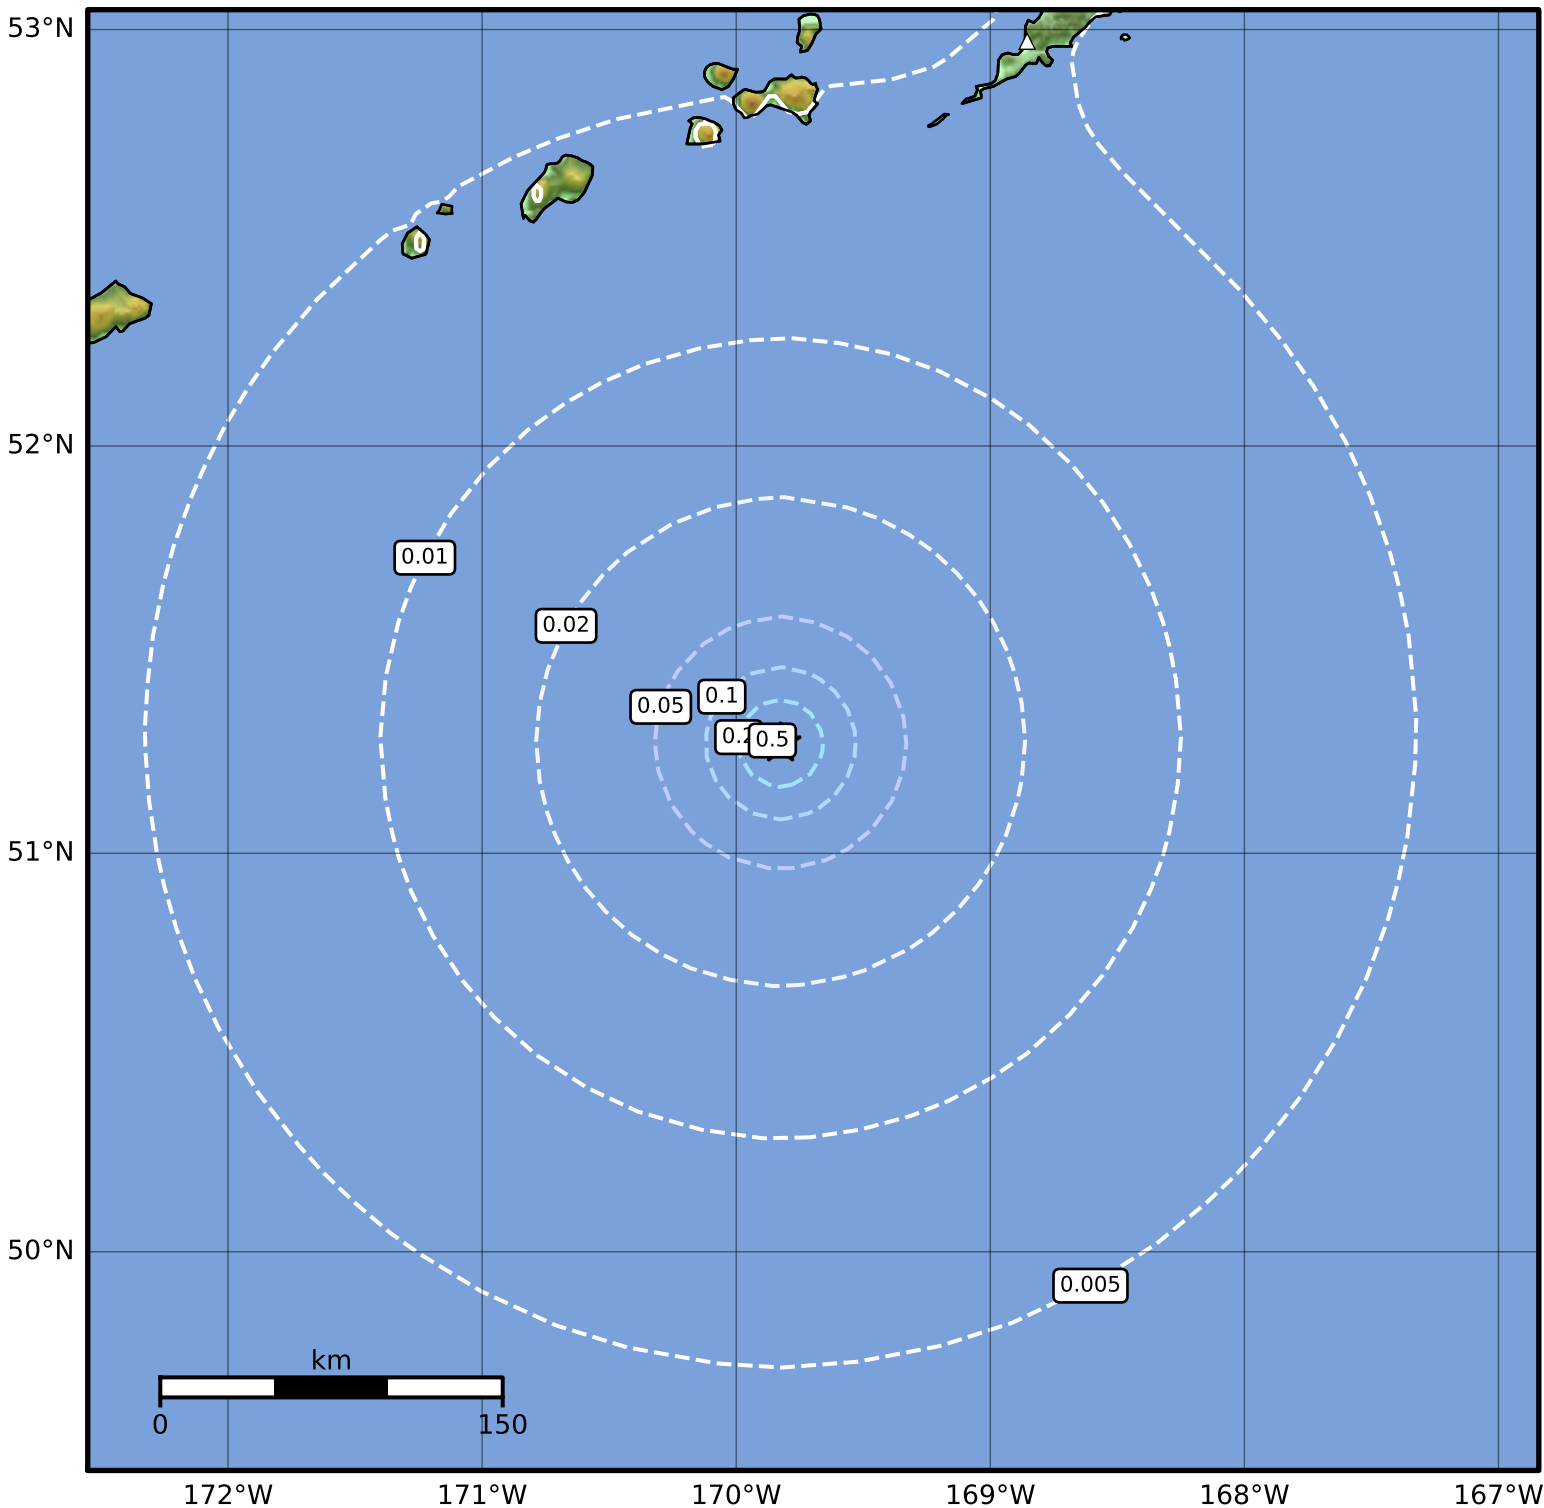

1.0 Second Peak Spectral Acceleration Map Alaska Earthquake Center
 ShakeMap: 192 km (119 miles) SE of Amukta Pass
 Nov 17, 2023 04:46:57 UTC M4.0 N51.27 W169.83 Depth: 4.8km ID:ak023eqy67no

SA(1.0) (%g)	0.1	0.2	0.5	1	2	5	10	20	50	100	200
---------------------	------------	------------	------------	----------	----------	----------	-----------	-----------	-----------	------------	------------

Scale based on Worden et al. (2012)

Version 2: Processed 2023-11-17T08:09:13Z

△ Seismic Instrument ○ Reported Intensity

★ Epicenter