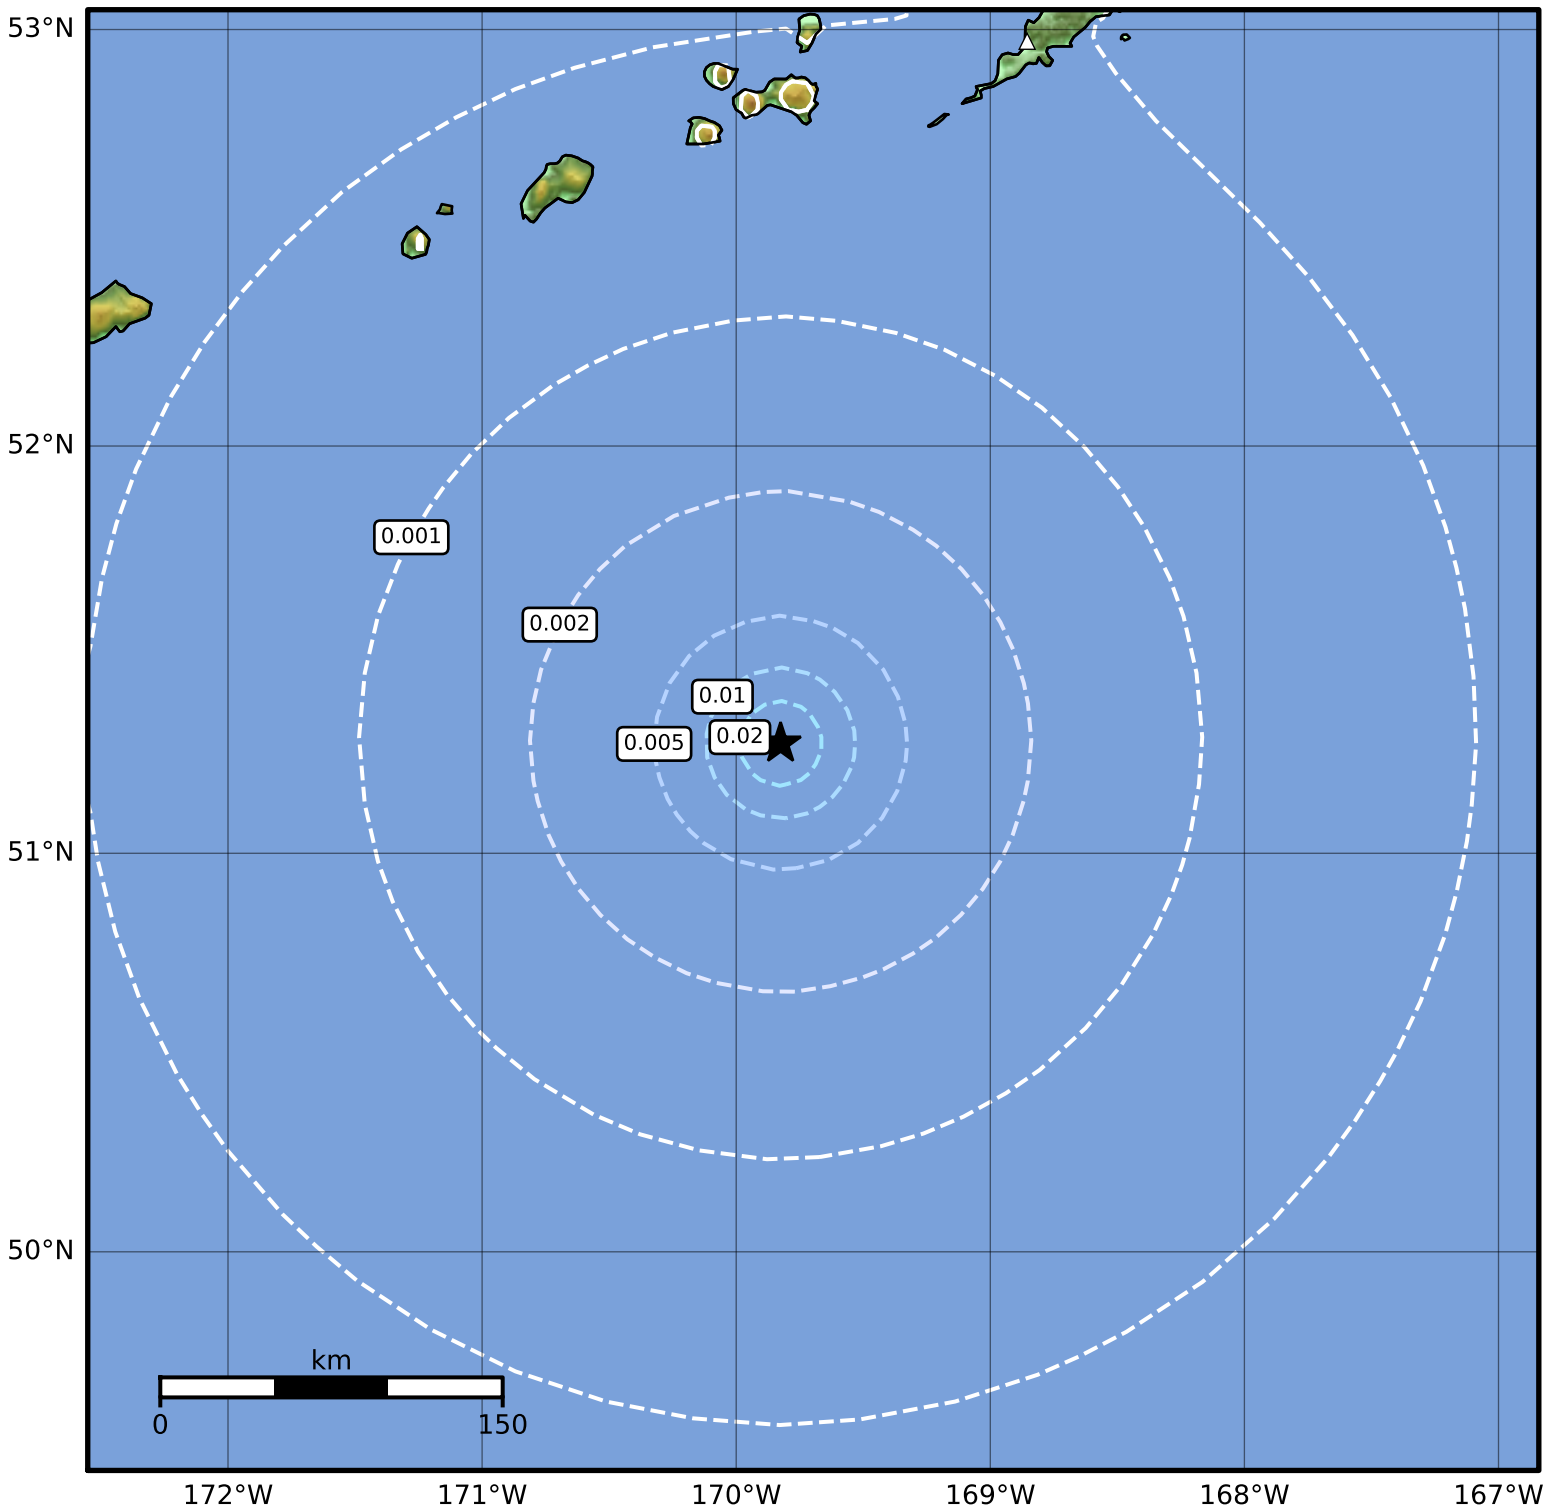

3.0 Second Peak Spectral Acceleration Map Alaska Earthquake Center  
 ShakeMap: 192 km (119 miles) SE of Amukta Pass  
 Nov 17, 2023 04:46:57 UTC M4.0 N51.27 W169.83 Depth: 4.8km ID:ak023eqy67no

Scale based on Worden et al. (2012)

Version 2: Processed 2023-11-17T08:09:13Z

△ Seismic Instrument ○ Reported Intensity

★ Epicenter