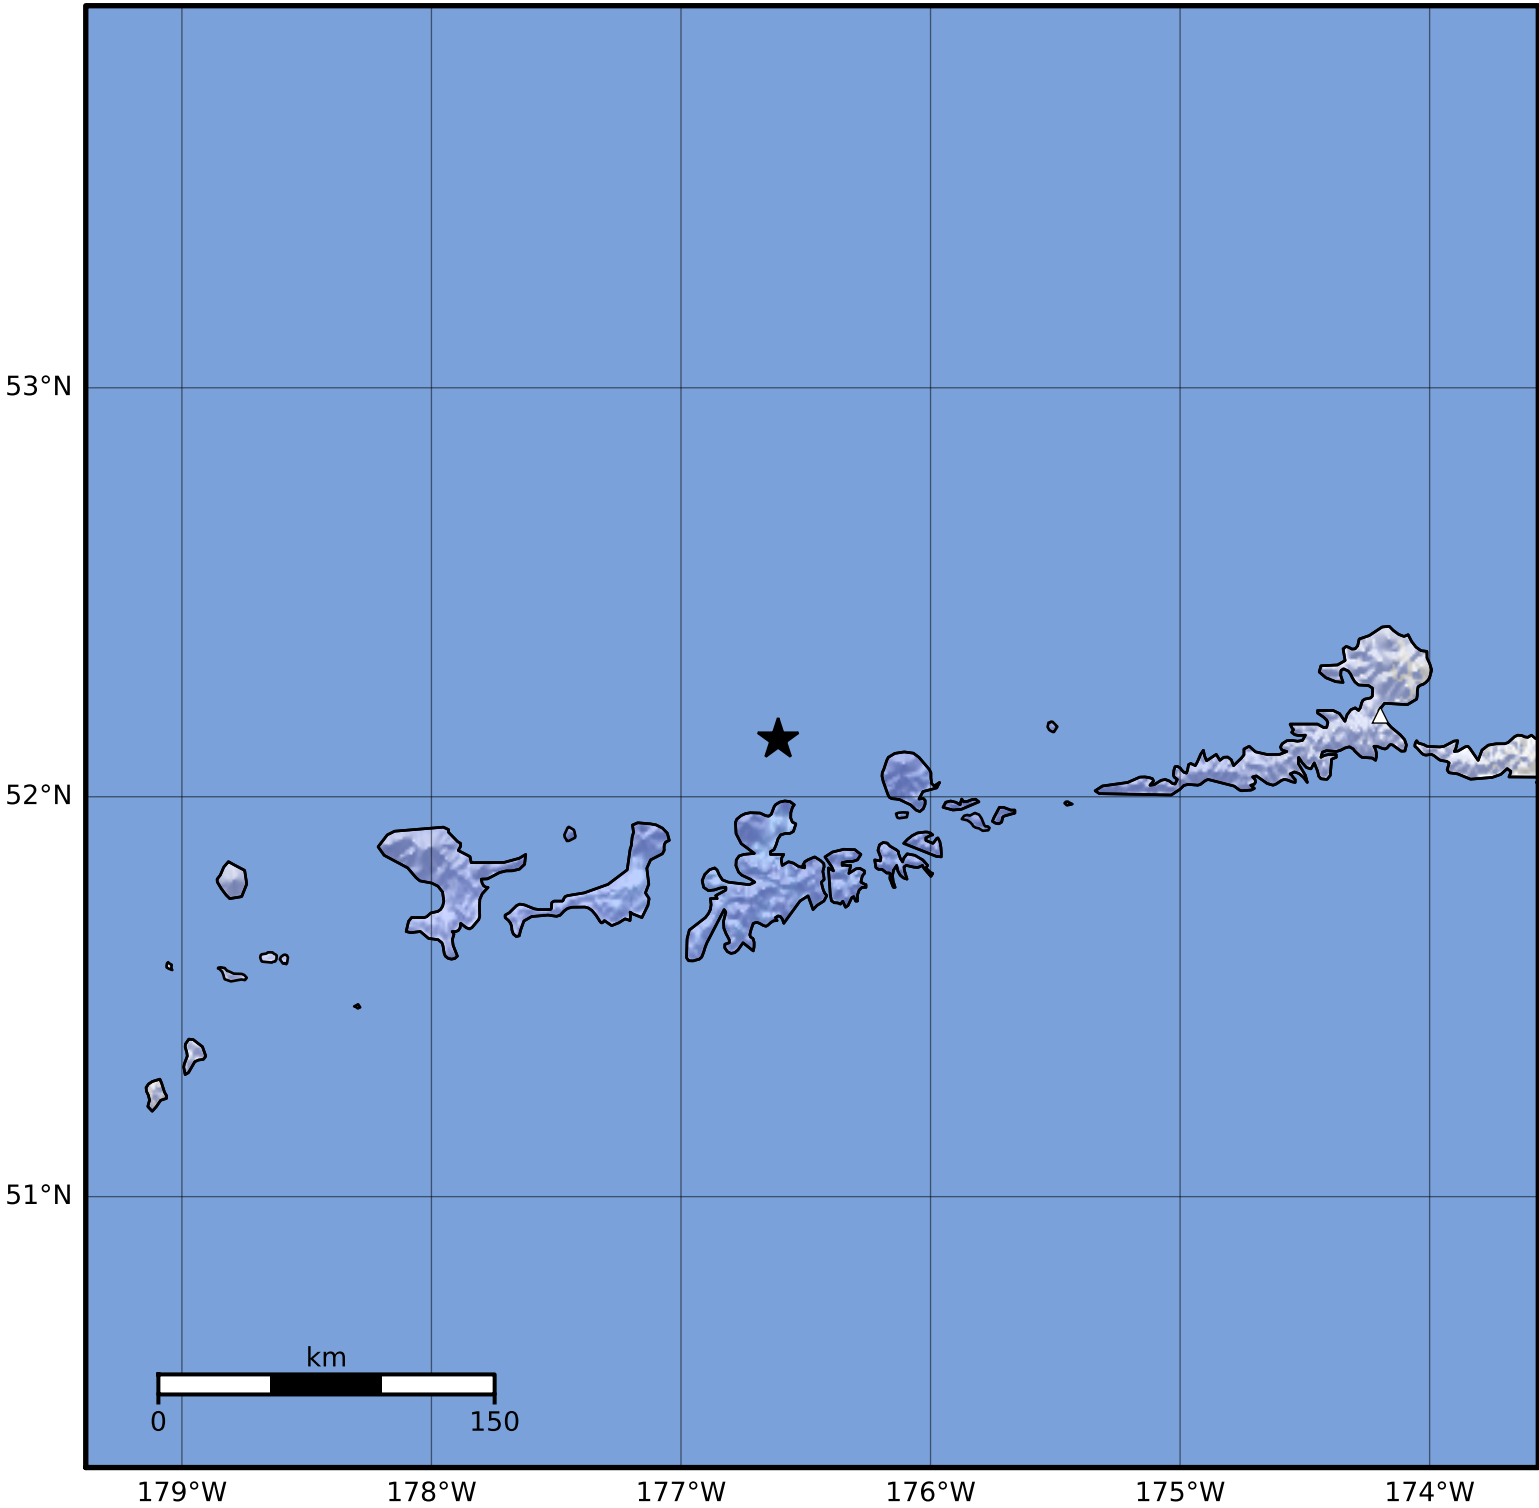

Macroseismic Intensity Map Alaska Earthquake Center
 ShakeMap: 30 km (19 miles) N of Adak
 Nov 17, 2023 14:53:22 UTC M3.8 N52.14 W176.61 Depth: 127.1km ID:ak023er45vsy

SHAKING	Not felt	Weak	Light	Moderate	Strong	Very strong	Severe	Violent	Extreme
DAMAGE	None	None	None	Very light	Light	Moderate	Moderate/heavy	Heavy	Very heavy
PGA(%g)	<0.0464	0.297	2.76	6.2	11.5	21.5	40.1	74.7	>139
PGV(cm/s)	<0.0215	0.135	1.41	4.65	9.64	20	41.4	85.8	>178
INTENSITY	I	II-III	IV	V	VI	VII	VIII	IX	X+

Scale based on Worden et al. (2012)

Version 2: Processed 2023-11-17T18:57:31Z

△ Seismic Instrument ○ Reported Intensity

★ Epicenter