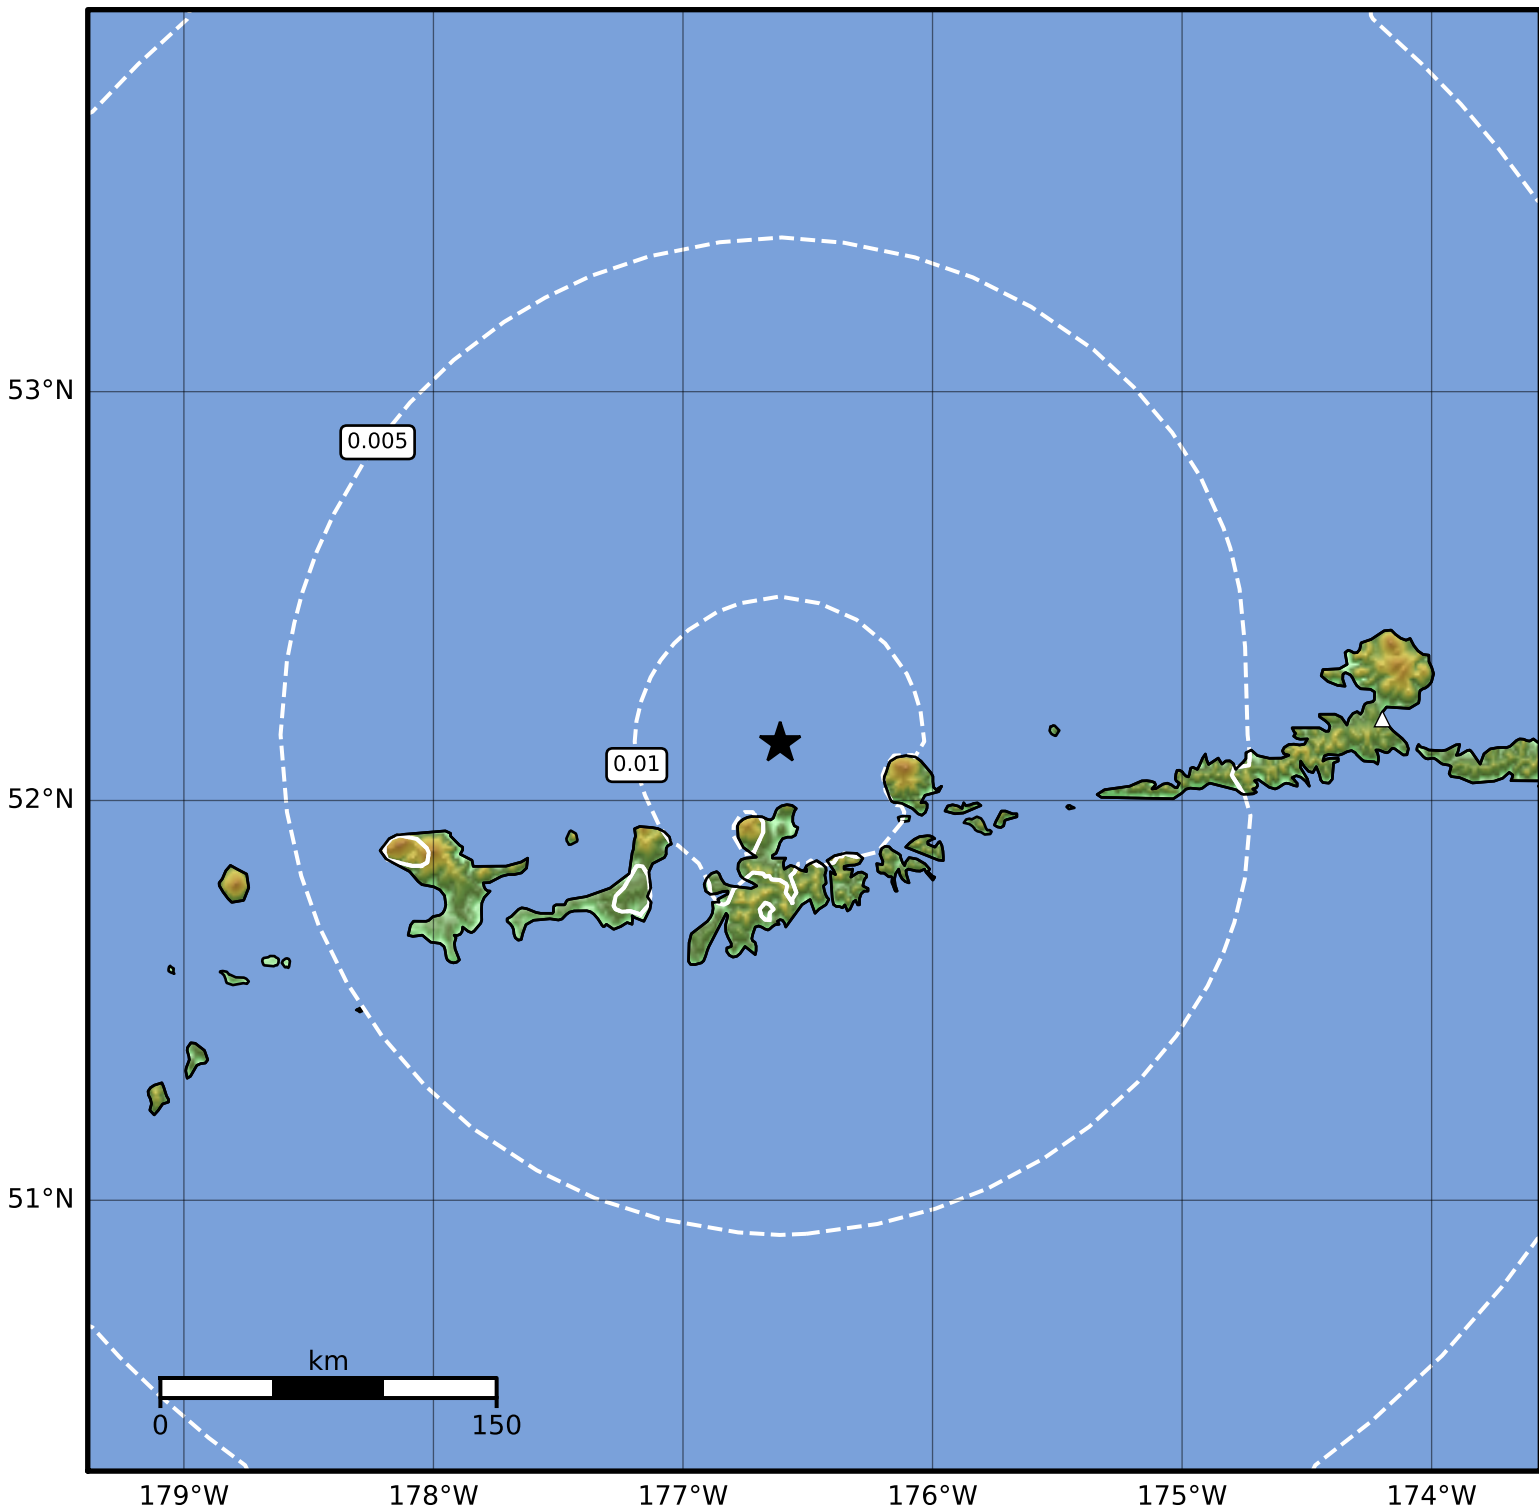

Peak Ground Velocity Map Alaska Earthquake Center
ShakeMap: 30 km (19 miles) N of Adak
Nov 17, 2023 14:53:22 UTC M3.8 N52.14 W176.61 Depth: 127.1km ID:ak023er45vsy

Scale based on Worden et al. (2012)

Version 2: Processed 2023-11-17T18:57:31Z

△ Seismic Instrument ○ Reported Intensity

★ Epicenter