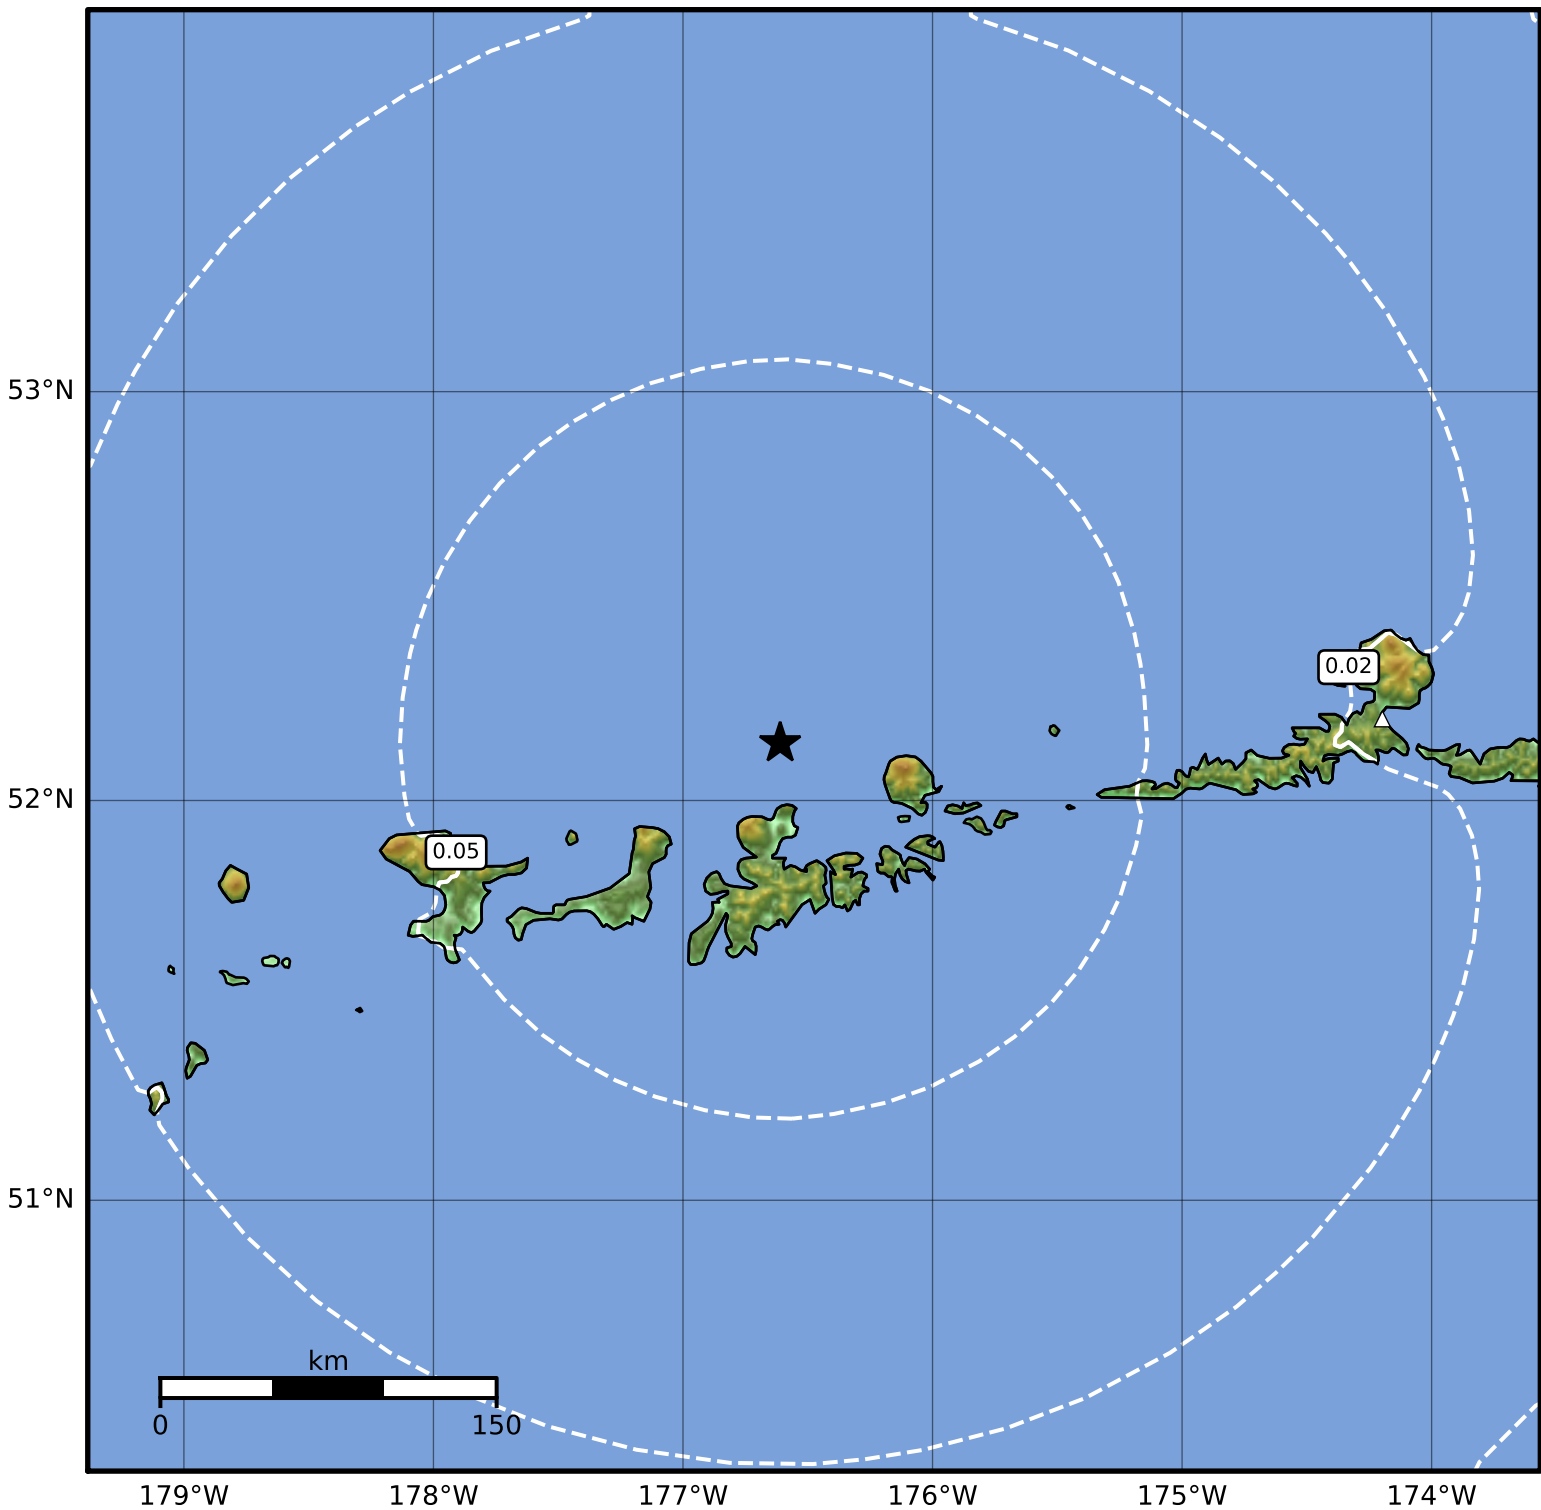

0.3 Second Peak Spectral Acceleration Map Alaska Earthquake Center
 ShakeMap: 30 km (19 miles) N of Adak
 Nov 17, 2023 14:53:22 UTC M3.8 N52.14 W176.61 Depth: 127.1km ID:ak023er45vsy

| SA(0.3) (%g) | 0.1 | 0.2 | 0.5 | 1 | 2 | 5 | 10 | 20 | 50 | 100 | 200 |
|--------------|-----|-----|-----|---|---|---|----|----|----|-----|-----|
|--------------|-----|-----|-----|---|---|---|----|----|----|-----|-----|

Scale based on Worden et al. (2012)

Version 2: Processed 2023-11-17T18:57:31Z

△ Seismic Instrument ○ Reported Intensity

★ Epicenter