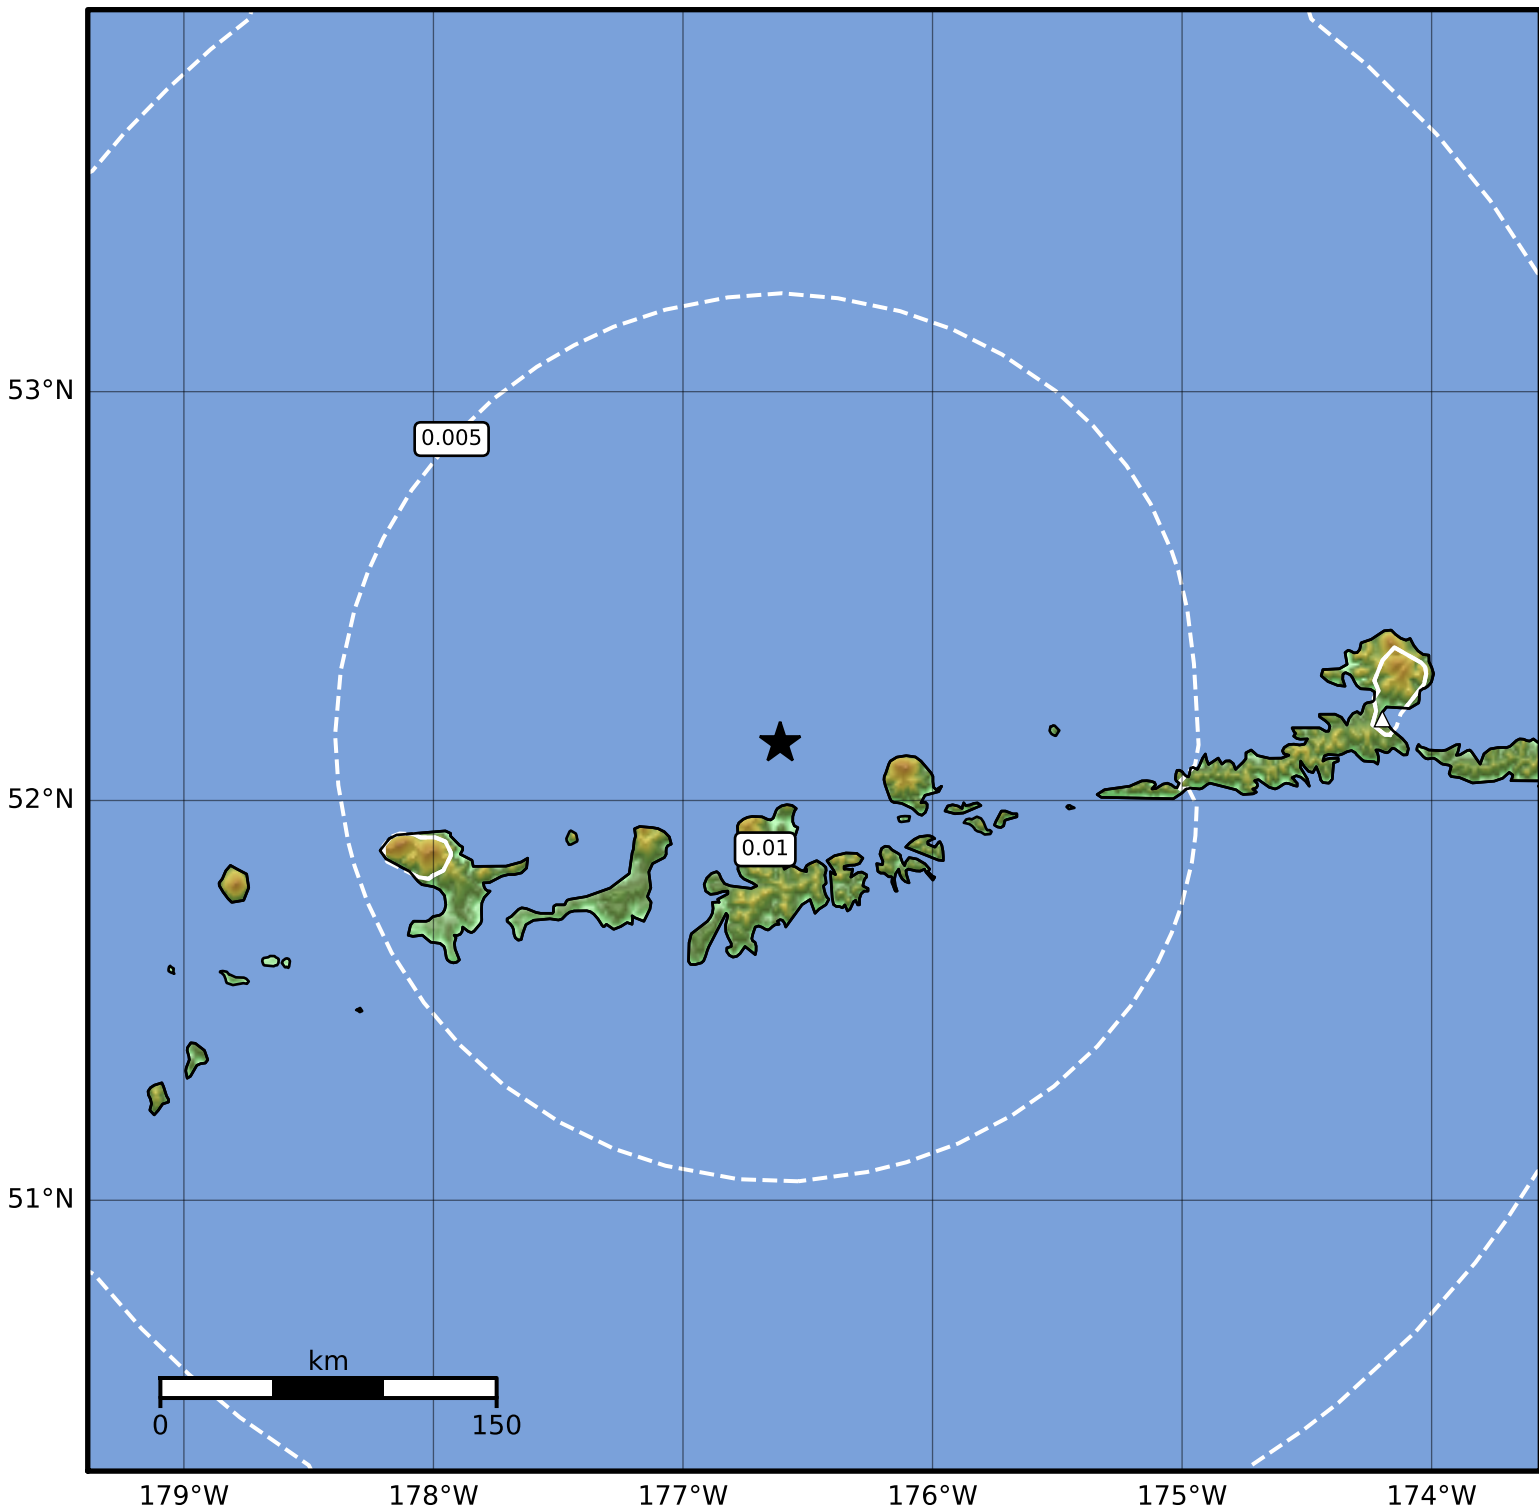

1.0 Second Peak Spectral Acceleration Map Alaska Earthquake Center
ShakeMap: 30 km (19 miles) N of Adak
Nov 17, 2023 14:53:22 UTC M3.8 N52.14 W176.61 Depth: 127.1km ID:ak023er45vsv

Scale based on Worden et al. (2012)

Version 2: Processed 2023-11-17T18:57:31Z

△ Seismic Instrument ○ Reported Intensity

★ Epicenter