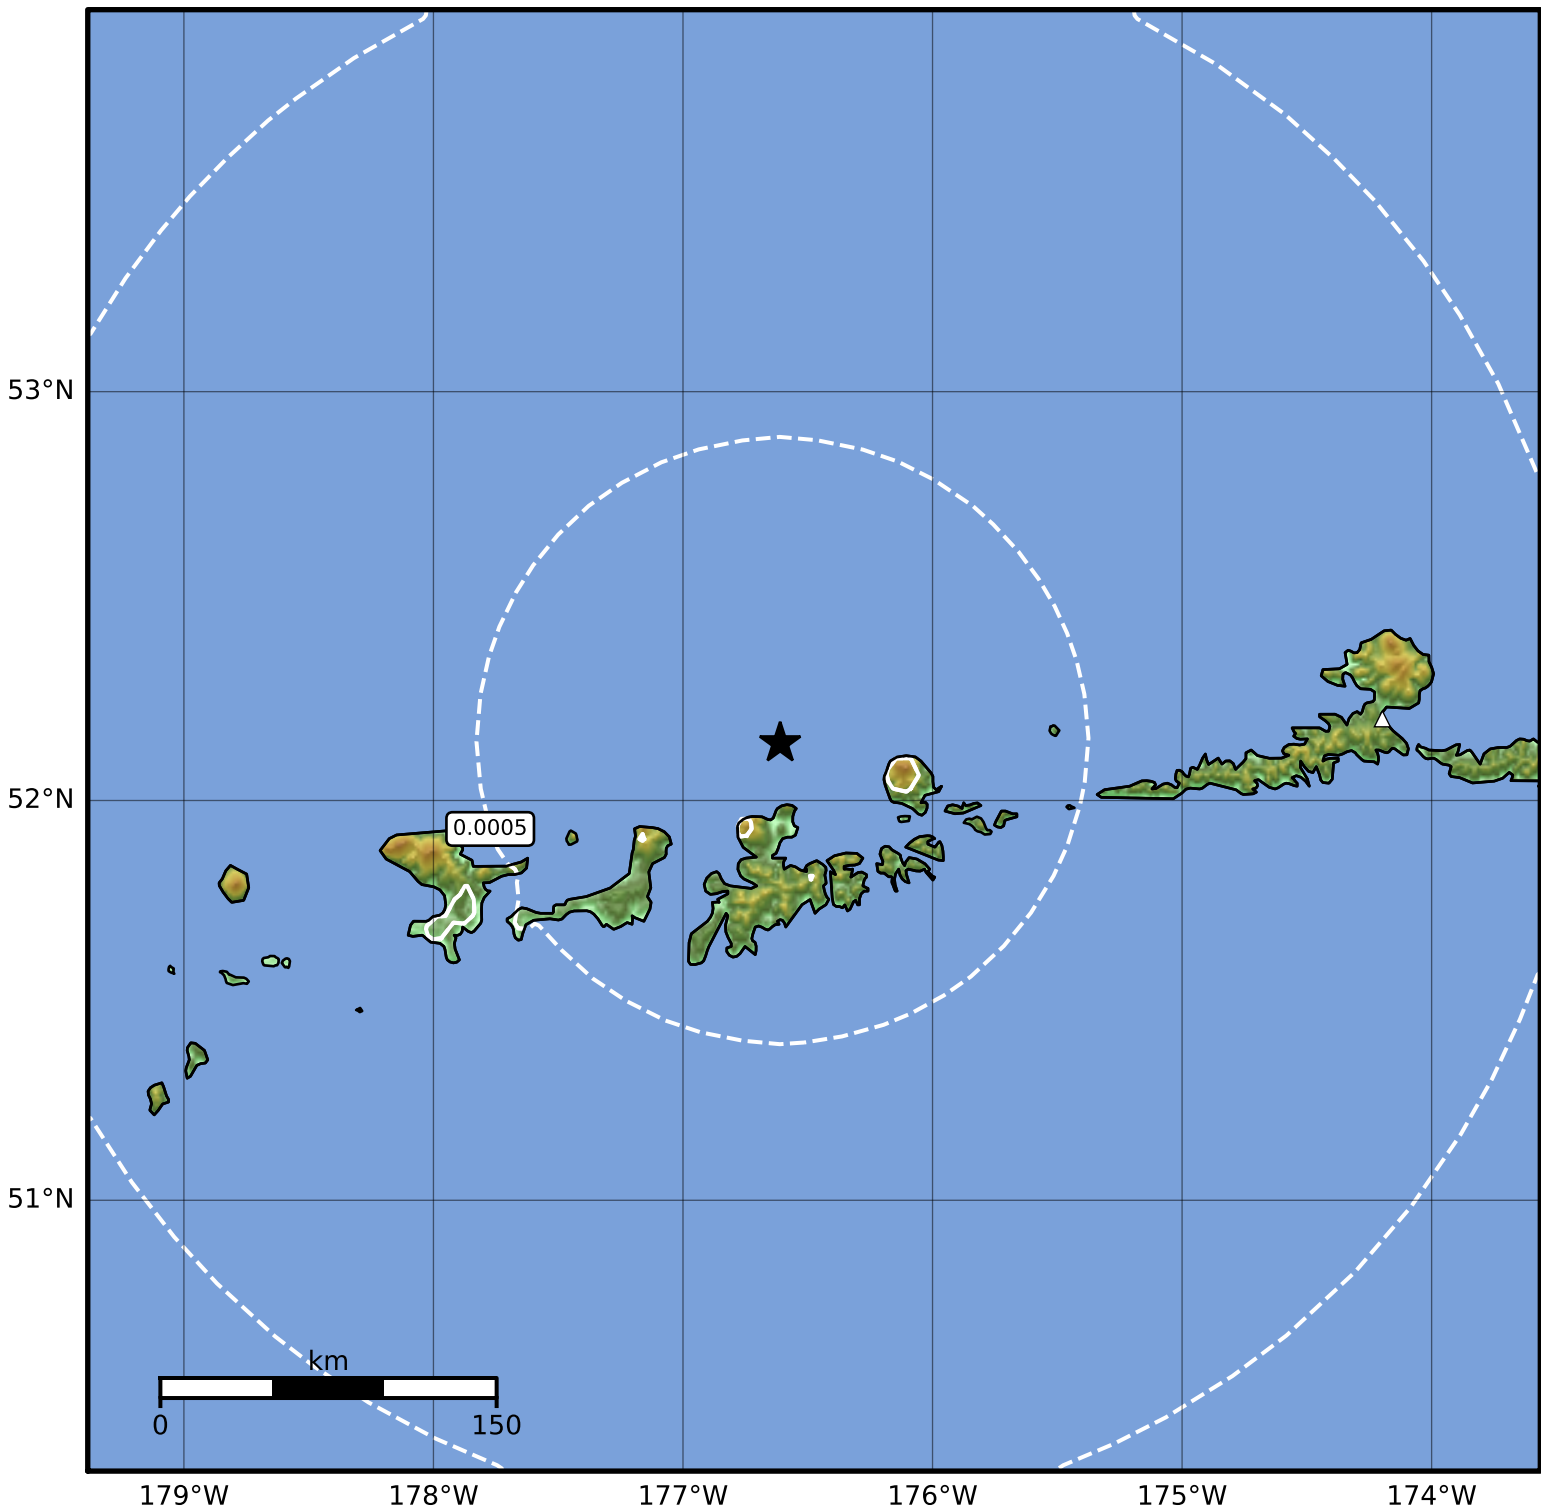

3.0 Second Peak Spectral Acceleration Map Alaska Earthquake Center
ShakeMap: 30 km (19 miles) N of Adak
Nov 17, 2023 14:53:22 UTC M3.8 N52.14 W176.61 Depth: 127.1km ID:ak023er45vsy

Scale based on Worden et al. (2012)

Version 2: Processed 2023-11-17T18:57:31Z

△ Seismic Instrument ○ Reported Intensity

★ Epicenter