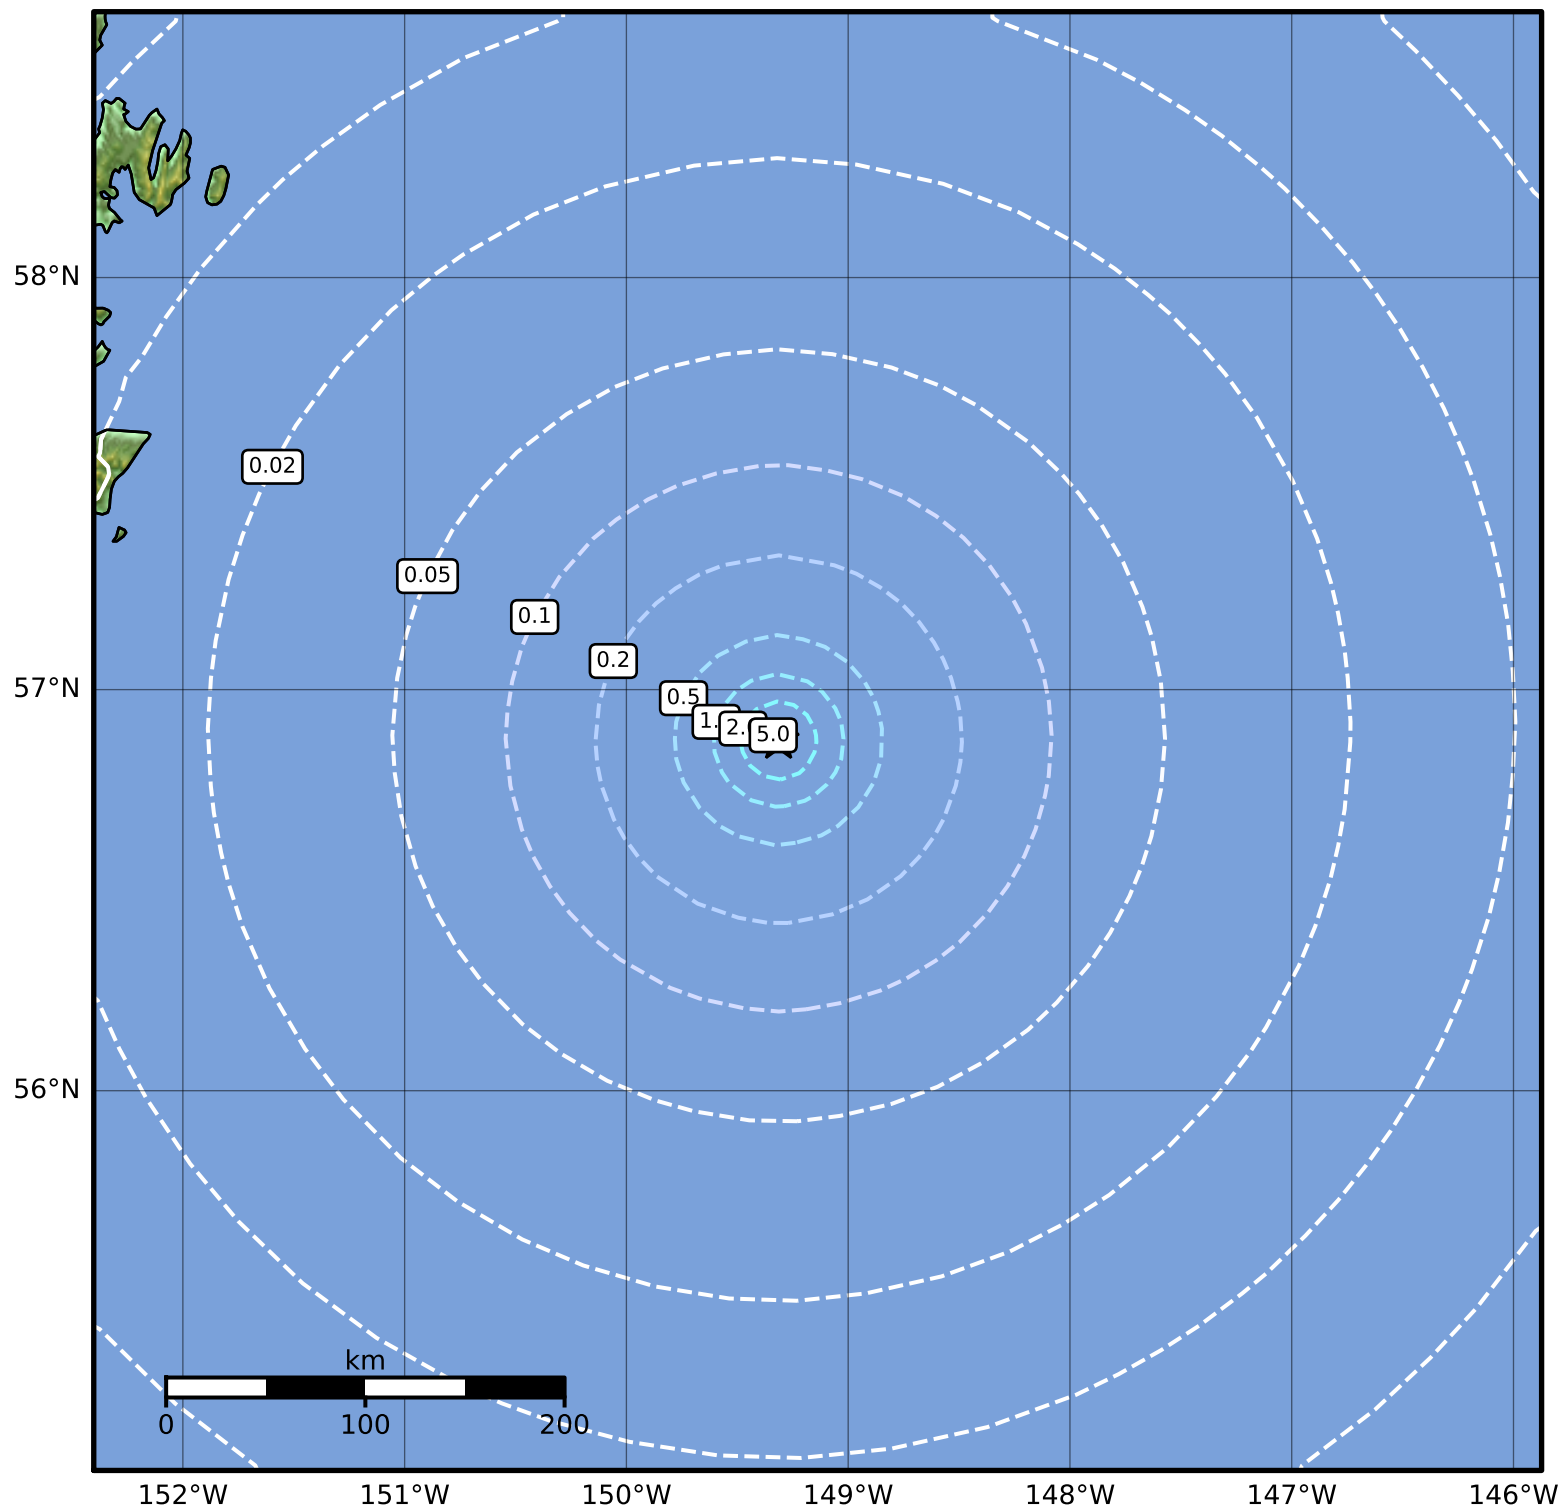

Peak Ground Acceleration Map Alaska Earthquake Center
ShakeMap: 211 km (131 miles) ESE of Kodiak
Nov 17, 2023 19:13:52 UTC M4.2 N56.87 W149.31 Depth: 4.5km ID:ak023er6wj5u

| PGA (%g) | 0.1 | 0.2 | 0.5 | 1 | 2 | 5 | 10 | 20 | 50 | 100 | 200 |
|----------|-----|-----|-----|---|---|---|----|----|----|-----|-----|
| | | | | | | | | | | | |

Scale based on Worden et al. (2012)

Version 2: Processed 2023-11-17T19:31:29Z

△ Seismic Instrument ○ Reported Intensity

★ Epicenter