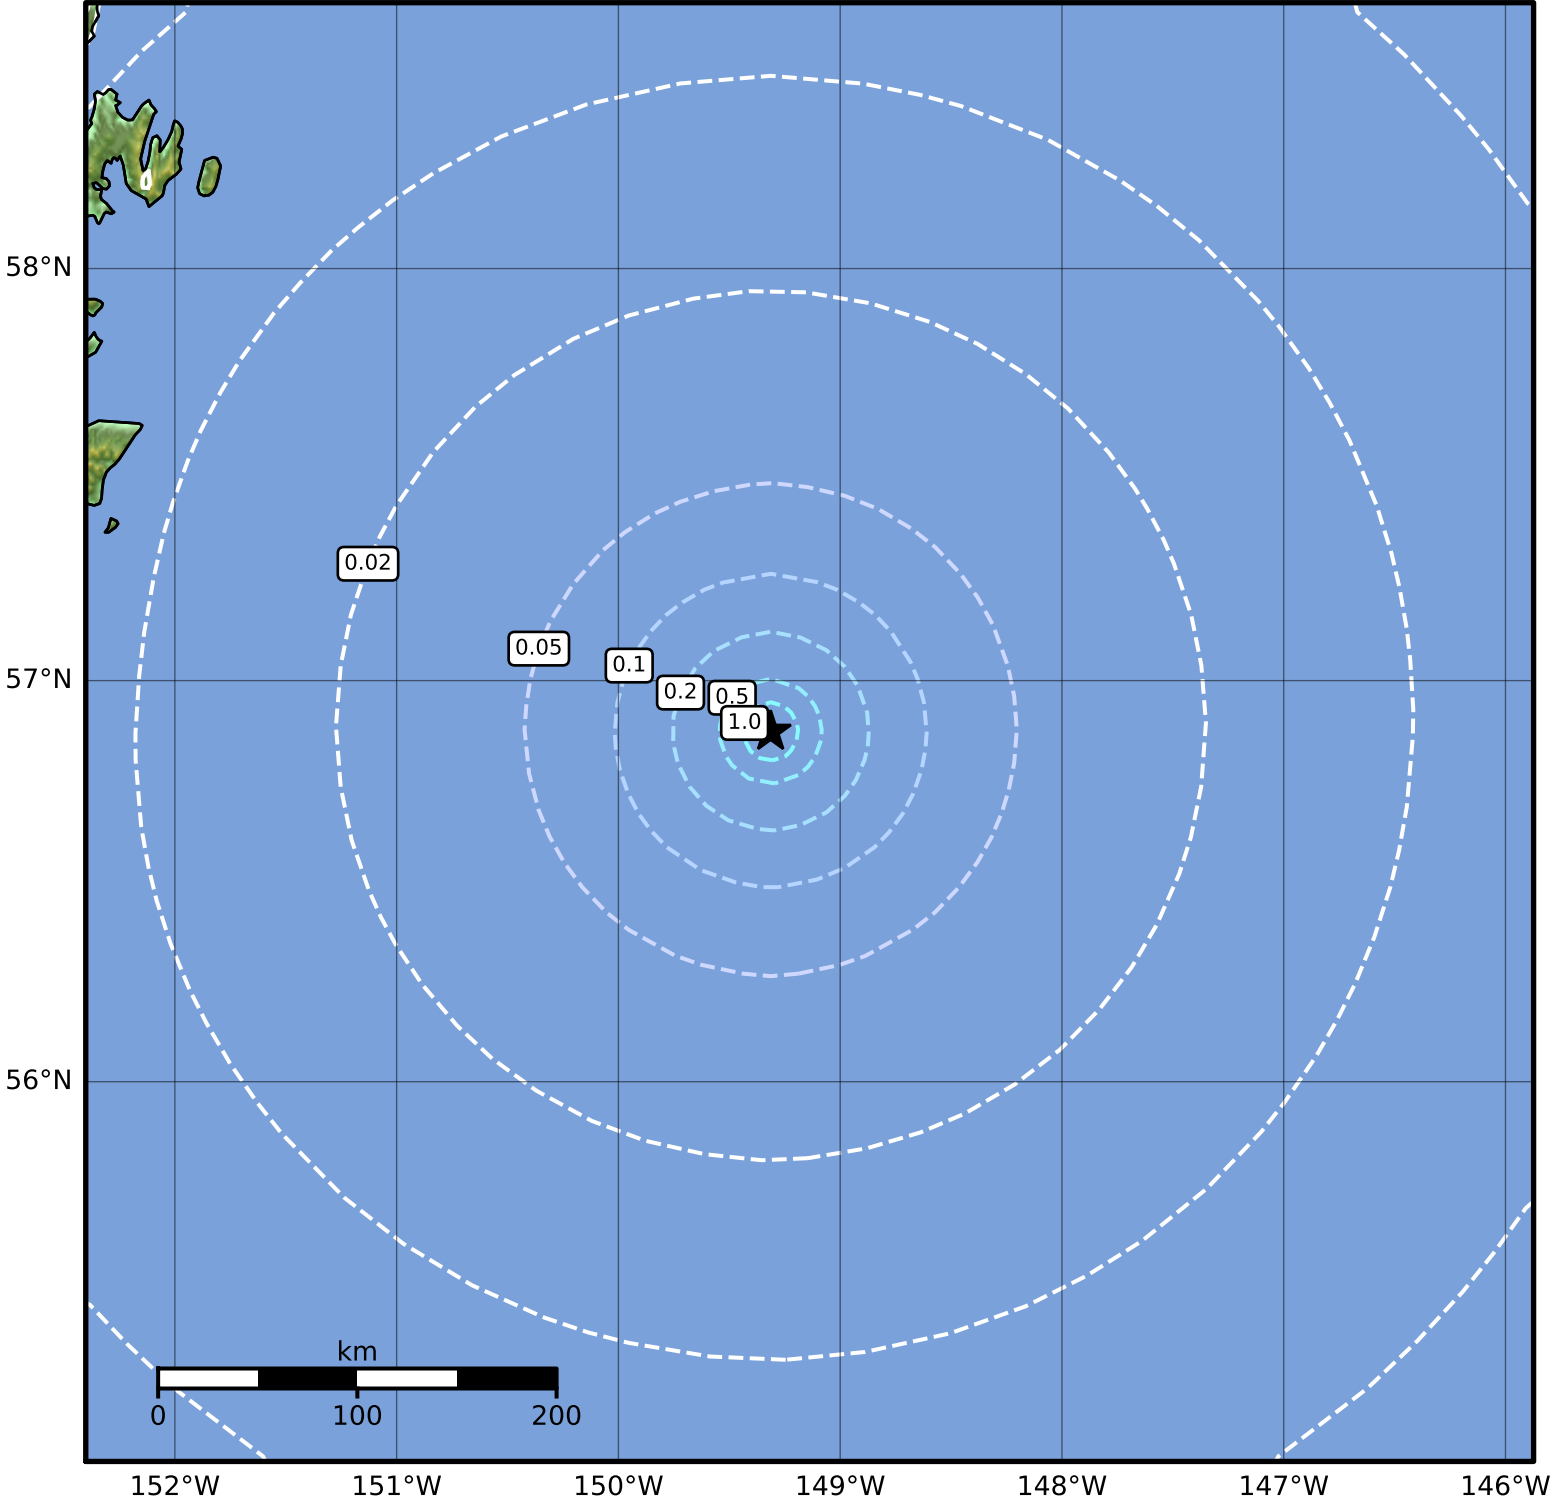

Peak Ground Velocity Map Alaska Earthquake Center
ShakeMap: 211 km (131 miles) ESE of Kodiak
Nov 17, 2023 19:13:52 UTC M4.2 N56.87 W149.31 Depth: 4.5km ID:ak023er6wj5u

Scale based on Worden et al. (2012)

Version 2: Processed 2023-11-17T19:31:29Z

△ Seismic Instrument ○ Reported Intensity ★ Epicenter